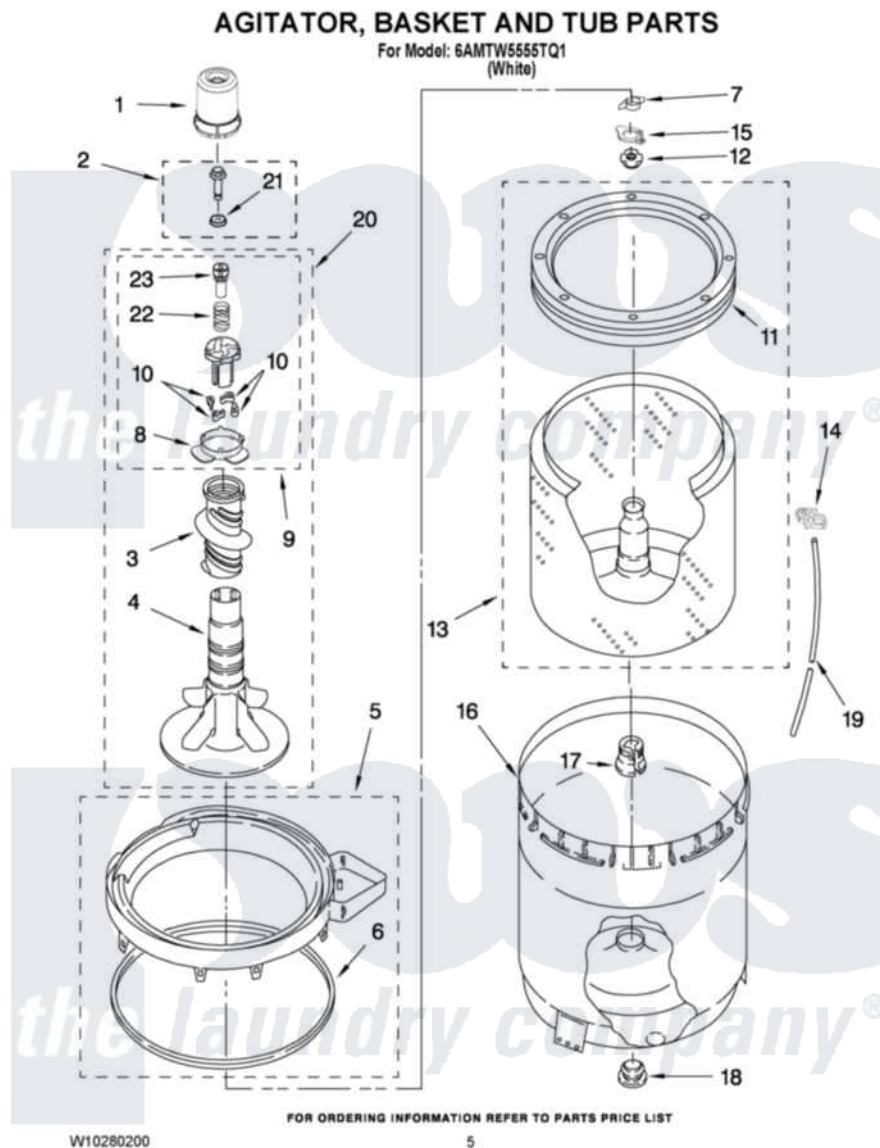

Maytag 6AMTW555TQ1 03 - AGITATOR, BASKET AND TUB PARTS

Maytag [Residential Maytag 6AMTW555TQ1 Washer Parts](#) Parts Diagram 03 - AGITATOR, BASKET AND TUB PARTS

Click on the part number to view part

Item	Original Part Number	Replaced By	Status	Part Description
1	8528278			Dispenser, Fabric Softener
2	358237			Screw And Washer
3	3946996			Auger, Agitator
4	3947517			Agitator
5	8528150	W10445870		Ring-Tub
6	3976308			Gasket, Tub Ring
7	3354845			Clip, Agitator
8	8055141			Bearing-Driven Cam
9	8537433			Cam, Driven
10	3366877	80040		Dog-Agitator
11	W10006326			Balance Ring
12	W10116602			Nut, Spanner
13	W10006327			Basket And Balance Ring
14	2219077			Clip, Pressure Switch Hose
15	8543666			Washer, Agitator
16	W10135425	63849		Strain Relief, Power Cord

17	389140		Tub Block, Basket Drive
18	383727		Gasket, Centerpodt
19	3347780	353244	Hose, Pressure Switch
20	8538246		Agitator
21	3949550		Washer
22	3946997		Spring, Compression
23	8533540		Retainer, Spring