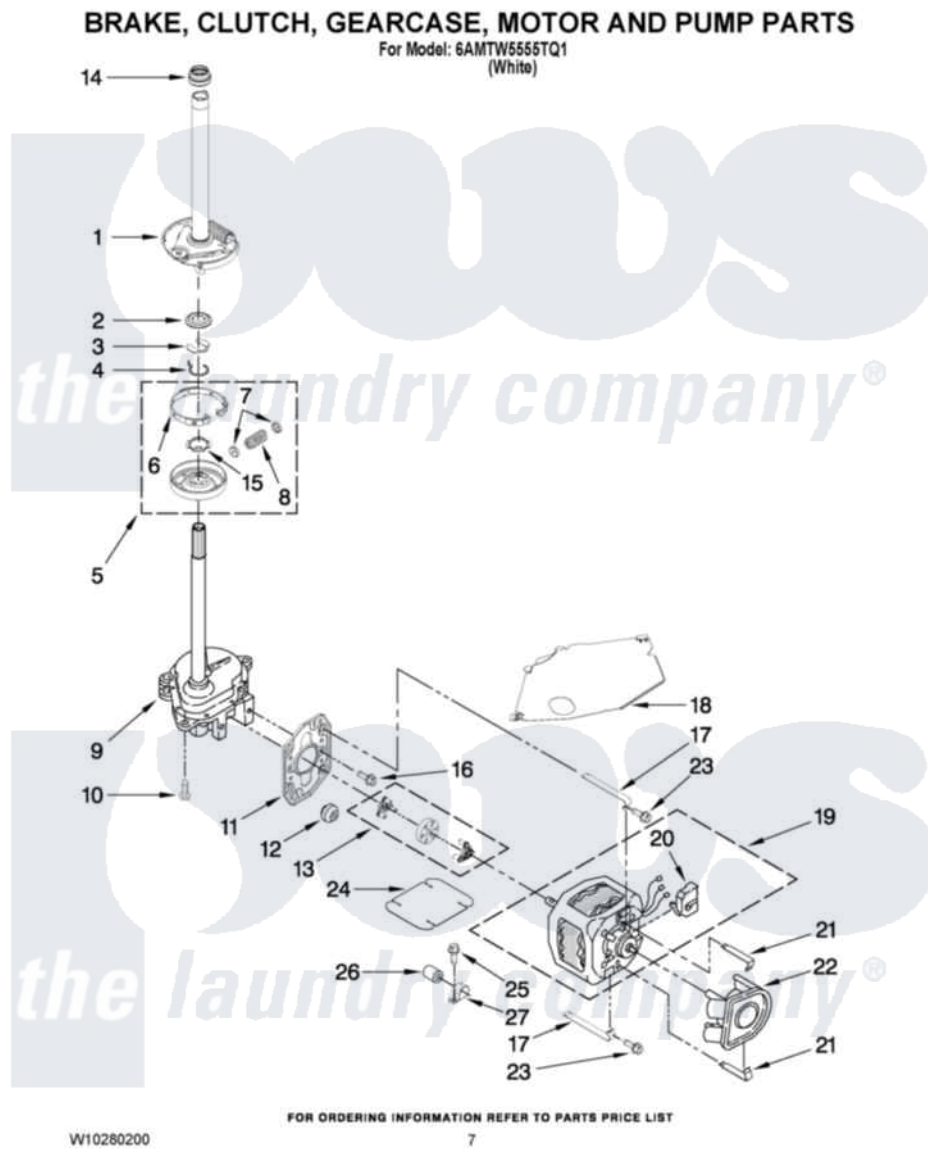

Maytag 6AMTW555TQ1 04 - BRAKE, CLUTCH, GEARCASE, MOTOR AND PUMP PARTS

Maytag Residential Maytag 6AMTW555TQ1 Washer Parts Parts Diagram 04 - BRAKE, CLUTCH, GEARCASE, MOTOR AND PUMP PARTS
Click on the part number to view part

Item	Original Part Number	Replaced By	Status	Part Description
1	388952	285792		Basketdrive
2	63292			Washer, Spin Tube Thrust
3	62697	W10080230		Ring, Spin Tube Support
4	63283	285353		Ring
5	3951311	285785		Clutch
6	3951308	285790		Lining
7	62646			Cap, Clutch Spring
8	3946792			Spring And Damper Assembly
9	3949118	3363395		Gearcase
10	3357334	3400516		Screw Anti-Rattle
11	62611			Plate, Motor Mount To Gearcase
12	62691			Grommet, Motor
13	3978849	285852A		Coupling
14	8577374			Seal, Centerpost

15	3355454		Clip, Main Drive
16	3400516		Screw Anti-Rattle
17	W10086010		Retainer, Motor
18	3362089		Shield, Tub To Motor
19	3363190		Motor, Main Drive
20	8529896		Switch, Main Drive Motor
21	8546127		Retainer, Pump
22	3363394		Pump
23	3387485	273556	Screw, 10-16 X 5/8
24	8316060		Shield, Tub To Motor
25	62863	3390631	Screw, 10-16 X 3/8
26	8572719	482156	Capacitor
27	3949496		Clamp, Capacitor