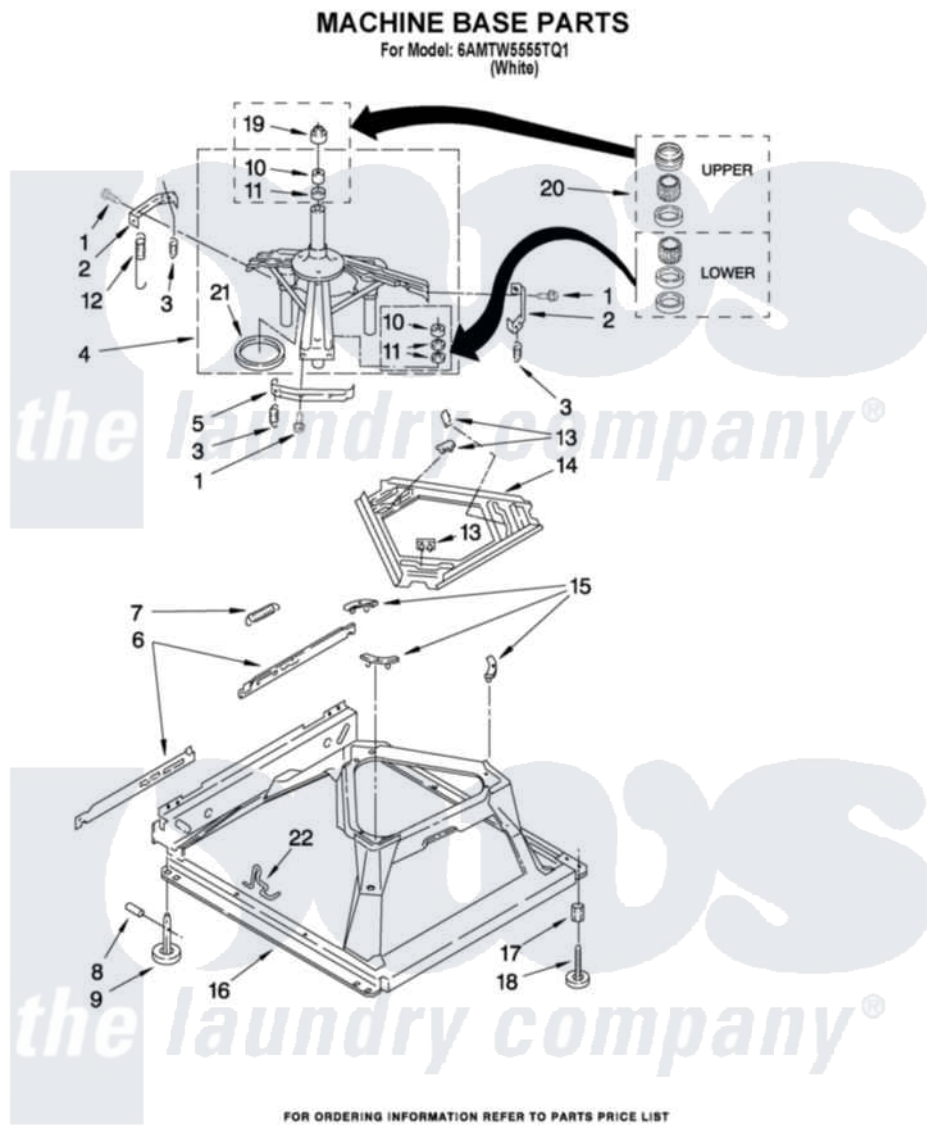

# Maytag 6AMTW5555TQ1 05 - MACHINE BASE PARTS

8

W10280200

Maytag [Residential Maytag 6AMTW5555TQ1 Washer Parts](#) Parts Diagram 05 - MACHINE BASE PARTS  
Click on the part number to view part

Item	Original Part Number	Replaced By	Status	Part Description
1	<a href="#">3400076</a>			Screw, Bracket Mounting
2	<a href="#">64067</a>			Bracket, Spring Outer
3	<a href="#">63907</a>			Spring, Suspension
4	8575214	<a href="#">280184</a>		Support
5	<a href="#">64065</a>			Bracket, Spring Outer
6	<a href="#">63466</a>			Link, Leveling Mechanism
7	62597	<a href="#">8316845</a>		Spring
8	<a href="#">62837</a>			Pin, Knurled
9	62596	<a href="#">285244</a>		Feet-Leveling
10	<a href="#">8546455</a>			Bearing, Centerpost
11	357409	<a href="#">359449</a>		Seal, Agitator Shaft
12	<a href="#">W10250667</a>			Spring, Counterweight
13	62568	<a href="#">285219</a>		Pad
14	<a href="#">3946509</a>			Plate, Suspension
15	3363660	<a href="#">285744</a>		Pad
16	3946512	<a href="#">285771</a>		Base

17	<a href="#">3359452</a>	Nut, Lock
18	<a href="#">W10001130</a>	Foot, Leveling
19	<a href="#">8577376</a>	Seal, Centerpost
20	<a href="#">285203</a>	Centerpost Bearing Kit
21	<a href="#">63134</a>	Ring, Sound Deadening
22	<a href="#">W10145155</a>	Retainer, Suspension Spring