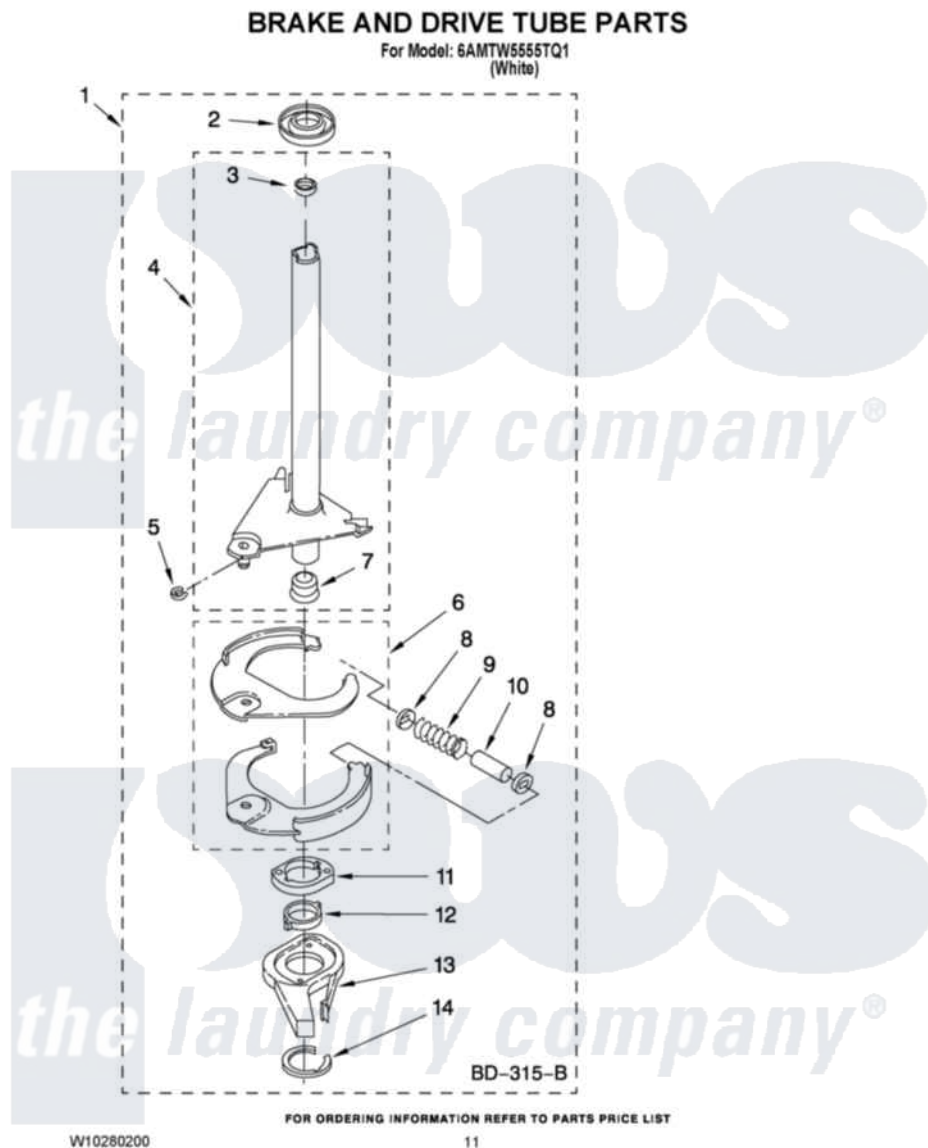

# Maytag 6AMTW5555TQ1 07 - BRAKE AND DRIVE TUBE PARTS

Maytag [Residential Maytag 6AMTW5555TQ1 Washer Parts](#) Parts Diagram 07 - BRAKE AND DRIVE TUBE PARTS

Click on the part number to view part

Item	Original Part Number	Replaced By	Status	Part Description
1	388952	<a href="#">285792</a>		Basketdrive
2	<a href="#">62658</a>			Ring, Thrust
3	<a href="#">356427</a>			Seal, Spin Pinion
4	64027	<a href="#">64208</a>		Tube-Spin
5	64035	<a href="#">W10083190</a>		Ring, Retaining
6	64232	<a href="#">285438</a>		Shoe-Brake
7	62703	<a href="#">8546462</a>		"T" Bearing, Spin Tube
8	3353956	<a href="#">285658</a>		Sleeve
9	387806		Not Available	Spring, Brake
10	3355360	<a href="#">285658</a>		Sleeve
11	661516	<a href="#">8546461</a>		Cam, Brake Release
12	<a href="#">63022</a>			Sleeve, Cam
13	64194	<a href="#">285790</a>		Lining
14	90368	<a href="#">W10083200</a>		Ring, Retaining
NI	<a href="#">285208</a>			Lubricant