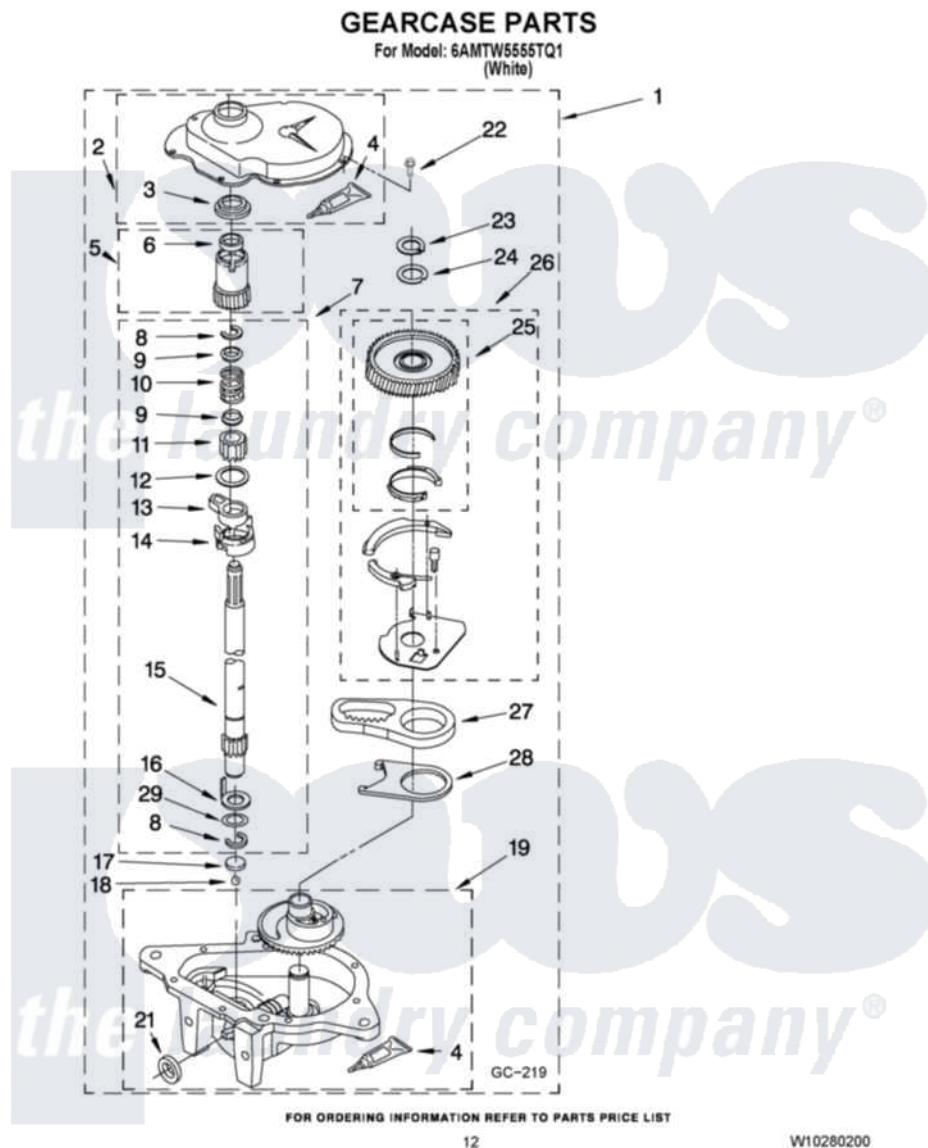

Maytag 6AMTW5555TQ1 08 - GEARCASE PARTS

Maytag [Residential Maytag 6AMTW5555TQ1 Washer Parts](#) Parts Diagram 08 - GEARCASE PARTS
Click on the part number to view part

Item	Original Part Number	Replaced By	Status	Part Description
1	3949118	3363395		Gearcase
2	285202			Cover, Gearcase
3	3349985			Seal, Gearcase Cover
4	285195			Sealer Sealer, Gasket
5	63320	285362		Gear and Pinon
6	356427			Seal, Spin Pinion
7	389387			Shaft, Agitator
8	90369		Not Available	Ring, Retaining (2)
9	62677			Retainer, Spring
10	62676			Spring, Agitator
11	63273	285509		Shaft, Agitator
12	62619			Washer, Agitator Gear
13	62580	285206		Cam-Agitator
14	62581	285206		Cam-Agitator
15	285509			Shaft, Agitator
16	62618			Washer, Cam Thrust

17	16018	285205	Bearing
18	85529	285205	Bearing
19	3366851	3363395	Gearcase
21	285352		Seal Kit, Thrust Plug
22	3351614		Screw, Gearcase Cover Mounting
23	3362552	285765	Ring-Retr
24	285735	285766	Washer Kit, Thrust
25	3348567	W102333584	Gear-Spin
26	285595		Neutral Assembly
27	3349296	8546456	Rack, Connecting
28	62621		Actuator, Shift
29	388815		Washer, Intermediate 1 3976263 Miscellaneous Parts Bag 2 3976300 Washer, Inlet Hose 3 3366913 Clamp, Hose