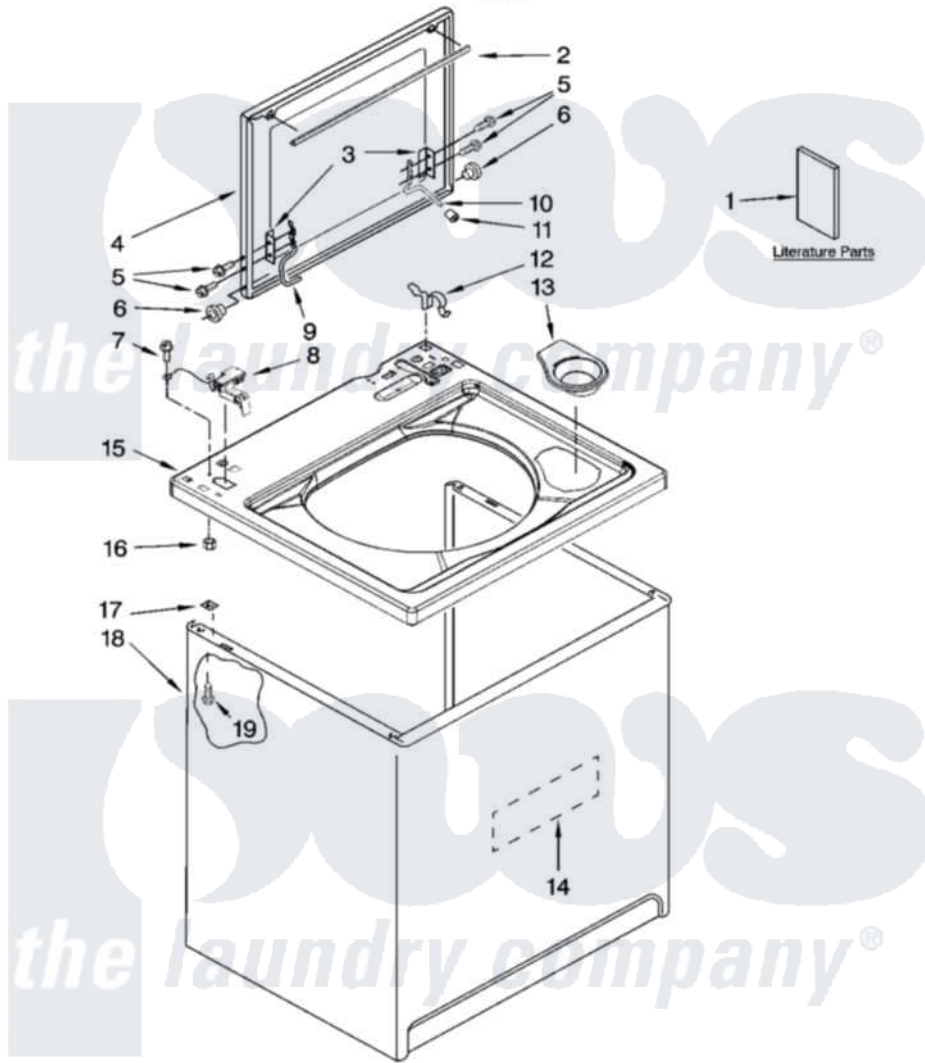

# Maytag 6AMTW5855TQ0 01 - TOP AND CABINET PARTS

## TOP AND CABINET PARTS

For Model: 6AMTW5855TQ0  
(White)

AUTOMATIC  
WASHER

1-08 Litho in U.S.A. (drd)

1

Part No. W10136469 Rev. A

Maytag [Residential Maytag 6AMTW5855TQ0 Washer Parts](#) Parts Diagram 01 - TOP AND CABINET PARTS  
Click on the part number to view part

Item	Original Part Number	Replaced By	Status	Part Description
1	W10117865		Not Available	Feature Sheet
"	W10117866		Not Available	Use & Care Guide
"	W10155503		Not Available	Wiring Diagram
"	<a href="#">W10117860</a>			Energy Guide
2	<a href="#">8054939</a>			Seal, Lid
3	<a href="#">21097</a>			Pad, Lid Hinge
4	W10171569	<a href="#">W10193865</a>		Lid
5	<a href="#">W10119828</a>			Screw, Lid Hinge Mounting
6	<a href="#">8319539</a>			Bearing, Lid Hinge
7	<a href="#">3351614</a>			Screw, Gearcase Cover Mounting
8	<a href="#">8318084</a>			Switch, Lid
9	8559336	<a href="#">W10225136</a>		Hinge 7 Pad Assembly
10	<a href="#">54583</a>			Hinge, Lid
11	<a href="#">19119</a>			Bumper, Lid Hinge
12	<a href="#">62780</a>			Clip, Top And Cabinet And Rear Panel

13	<a href="#">8565967</a>		Dispenser, Bleach
14	<a href="#">3976348</a>		Absorber, Sound
15	<a href="#">8543479</a>		Top
16	8533959	<a href="#">680762</a>	Nut
17	62750		Spacer, Cabinet To Top (4)
18	3950968	<a href="#">63424</a>	Cabinet
19	<a href="#">3390631</a>		Screw, 10-16 X 3/8