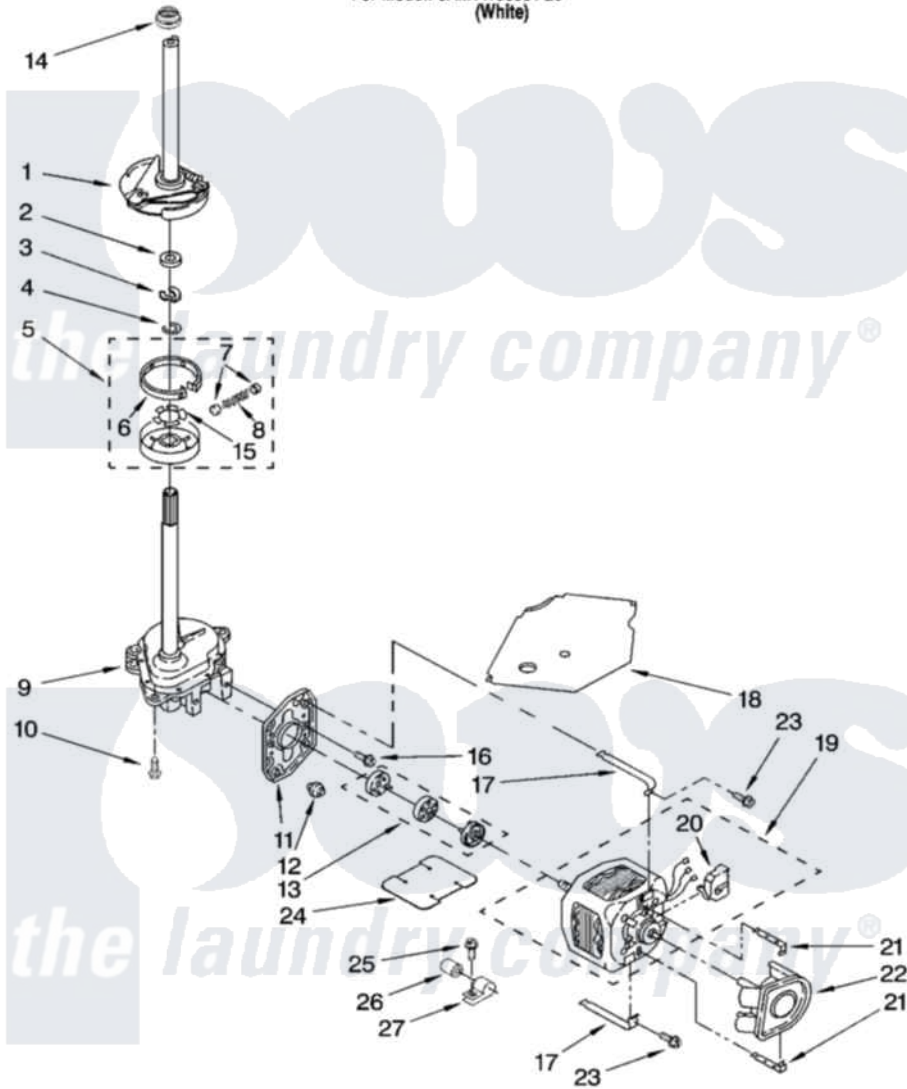

# Maytag 6AMTW5855TQ0 04 - BRAKE, CLUTCH, GEARCASE, MOTOR AND PUMP PARTS

## BRAKE, CLUTCH, GEARCASE, MOTOR AND PUMP PARTS

For Model: 6AMTW5855TQ0  
(White)

W10136469

7

Maytag [Residential Maytag 6AMTW5855TQ0 Washer Parts](#) Parts Diagram 04 - BRAKE, CLUTCH, GEARCASE, MOTOR AND PUMP PARTS  
Click on the part number to view part

Item	Original Part Number	Replaced By	Status	Part Description
1	388952	<a href="#">285792</a>		Basketdrive
2	<a href="#">63292</a>			Washer, Spin Tube Thrust
3	62697	<a href="#">W10080230</a>		Ring, Spin Tube Support
4	63283	<a href="#">285353</a>		Ring
5	3951311	<a href="#">285785</a>		Clutch
6	3951308	<a href="#">285790</a>		Lining
7	<a href="#">62646</a>			Cap, Clutch Spring
8	<a href="#">3946792</a>			Spring And Damper Assembly
9	3949118	<a href="#">3363395</a>		Gearcase
10	3357334	<a href="#">3400516</a>		Screw Anti-Rattle
11	<a href="#">62611</a>			Plate, Motor Mount To Gearcase
12	<a href="#">62691</a>			Grommet, Motor
13	3978849	<a href="#">285852A</a>		Coupling
14	<a href="#">8577374</a>			Seal, Centerpost

15	<a href="#">3355454</a>		Clip, Main Drive
16	<a href="#">3400516</a>		Screw Anti-Rattle
17	<a href="#">W10086010</a>		Retainer, Motor
18	<a href="#">3362089</a>		Shield, Tub To Motor
19	<a href="#">3363190</a>		Motor, Main Drive
20	<a href="#">8529896</a>		Switch, Main Drive Motor
21	<a href="#">8546127</a>		Retainer, Pump
22	<a href="#">3363394</a>		Pump
23	3387485	<a href="#">273556</a>	Screw, 10-16 X 5/8
24	<a href="#">8316060</a>		Shield, Tub To Motor
25	62863	<a href="#">3390631</a>	Screw, 10-16 X 3/8
26	8572719	<a href="#">482156</a>	Capacitor
27	<a href="#">3949496</a>		Clamp, Capacitor