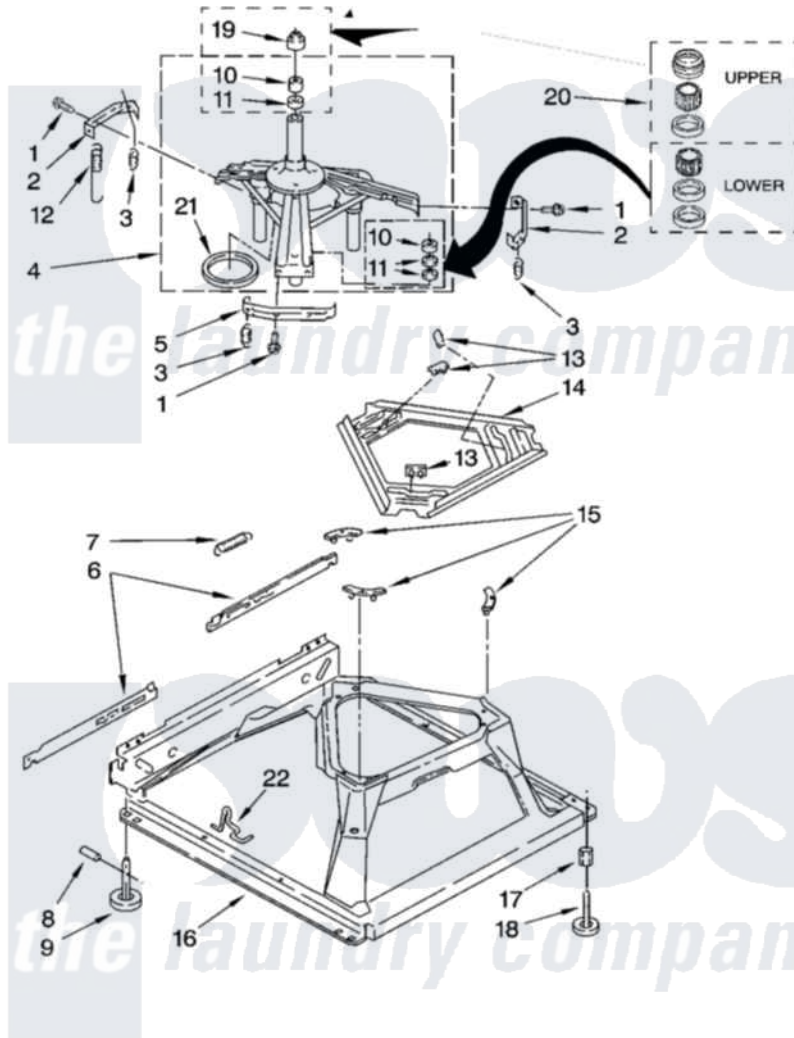

Maytag 6AMTW5855TQ0 05 - MACHINE BASE PARTS

MACHINE BASE PARTS

For Model: 6AMTW5855TQ0
(White)

8

W10136469

Maytag [Residential Maytag 6AMTW5855TQ0 Washer Parts](#) Parts Diagram 05 - MACHINE BASE PARTS
Click on the part number to view part

Item	Original Part Number	Replaced By	Status	Part Description
1	3400076			Screw, Bracket Mounting
2	64067			Bracket, Spring Outer
3	63907			Spring, Suspension
4	8575214	280184		Support
5	64065			Bracket, Spring Outer
6	63466			Link, Leveling Mechanism
7	62597	8316845		Spring
8	62837			Pin, Knurled
9	62596	285244		Feet-Leveling
10	8546455			Bearing, Centerpost
11	357409	359449		Seal, Agitator Shaft
12	388492	W10250667		Spring, Counterweight
13	62568	285219		Pad
14	3946509			Plate, Suspension
15	3363660	285744		Pad
16	3946512	285771		Base

17	3359452	Nut, Lock
18	W10001130	Foot, Leveling
19	8577376	Seal, Centerpost
20	285203	Centerpost Bearing Kit
21	63134	Ring, Sound Deadening
22	W10145155	Retainer, Suspension Spring