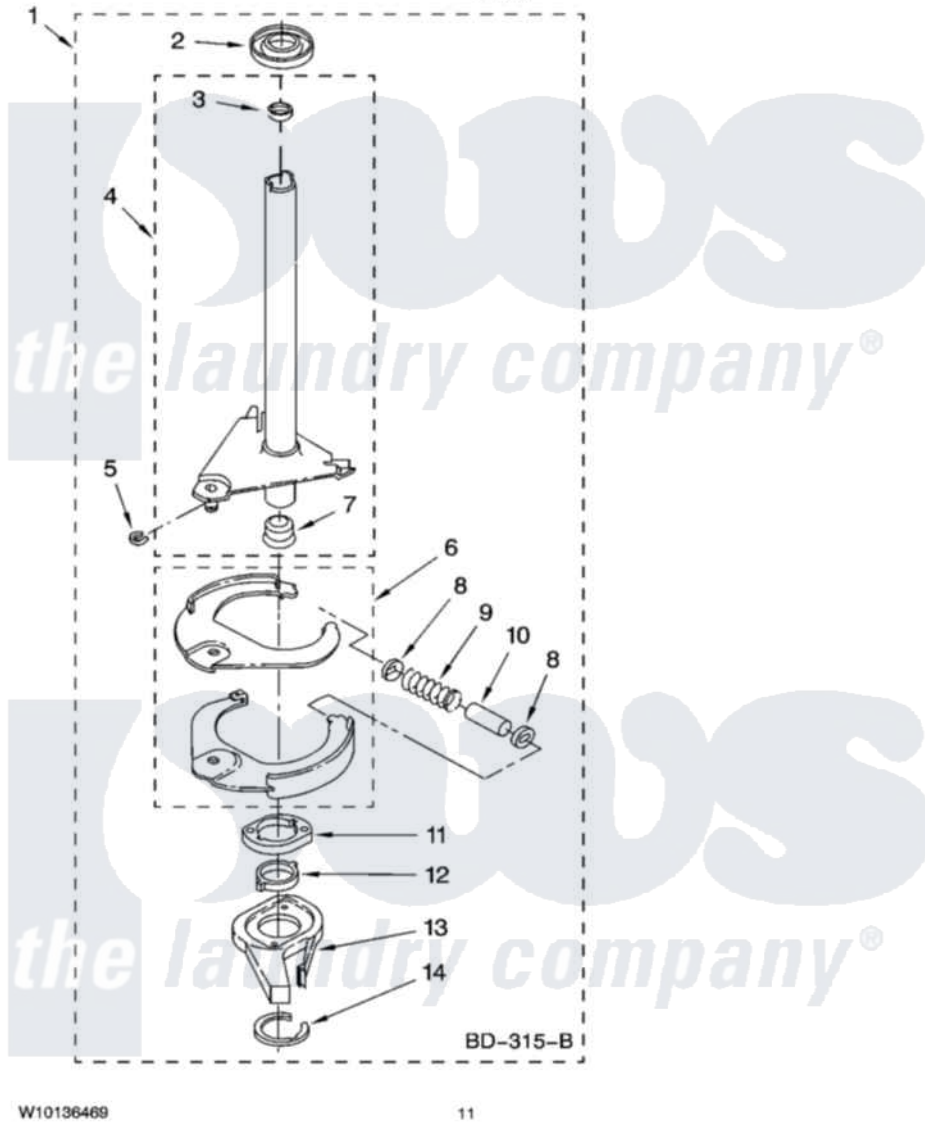

# Maytag 6AMTW5855TQ0 07 - BRAKE AND DRIVE TUBE PARTS

## BRAKE AND DRIVE TUBE PARTS

For Model: 6AMTW5855TQ0  
(White)

W10136469

11

Maytag [Residential Maytag 6AMTW5855TQ0 Washer Parts](#) Parts Diagram 07 - BRAKE AND DRIVE TUBE PARTS  
Click on the part number to view part

Item	Original Part Number	Replaced By	Status	Part Description
1	388952	<a href="#">285792</a>		Basketdrive
2	<a href="#">62658</a>			Ring, Thrust
3	<a href="#">356427</a>			Seal, Spin Pinion
4	64027	<a href="#">64208</a>		Tube-Spin
5	64035	<a href="#">W10083190</a>		Ring, Retaining
6	64232	<a href="#">285438</a>		Shoe-Brake
7	62703	<a href="#">8546462</a>		"T" Bearing, Spin Tube
8	3353956	<a href="#">285658</a>		Sleeve
9	387806		Not Available	Spring, Brake
10	3355360	<a href="#">285658</a>		Sleeve
11	661516	<a href="#">8546461</a>		Cam, Brake Release
12	<a href="#">63022</a>			Sleeve, Cam
13	64194	<a href="#">285790</a>		Lining
14	90368	<a href="#">W10083200</a>		Ring, Retaining
NI	BLANK		Not Available	FOLLOWING PARTS NOT ILLUSTRATED
"	<a href="#">285208</a>			Lubricant