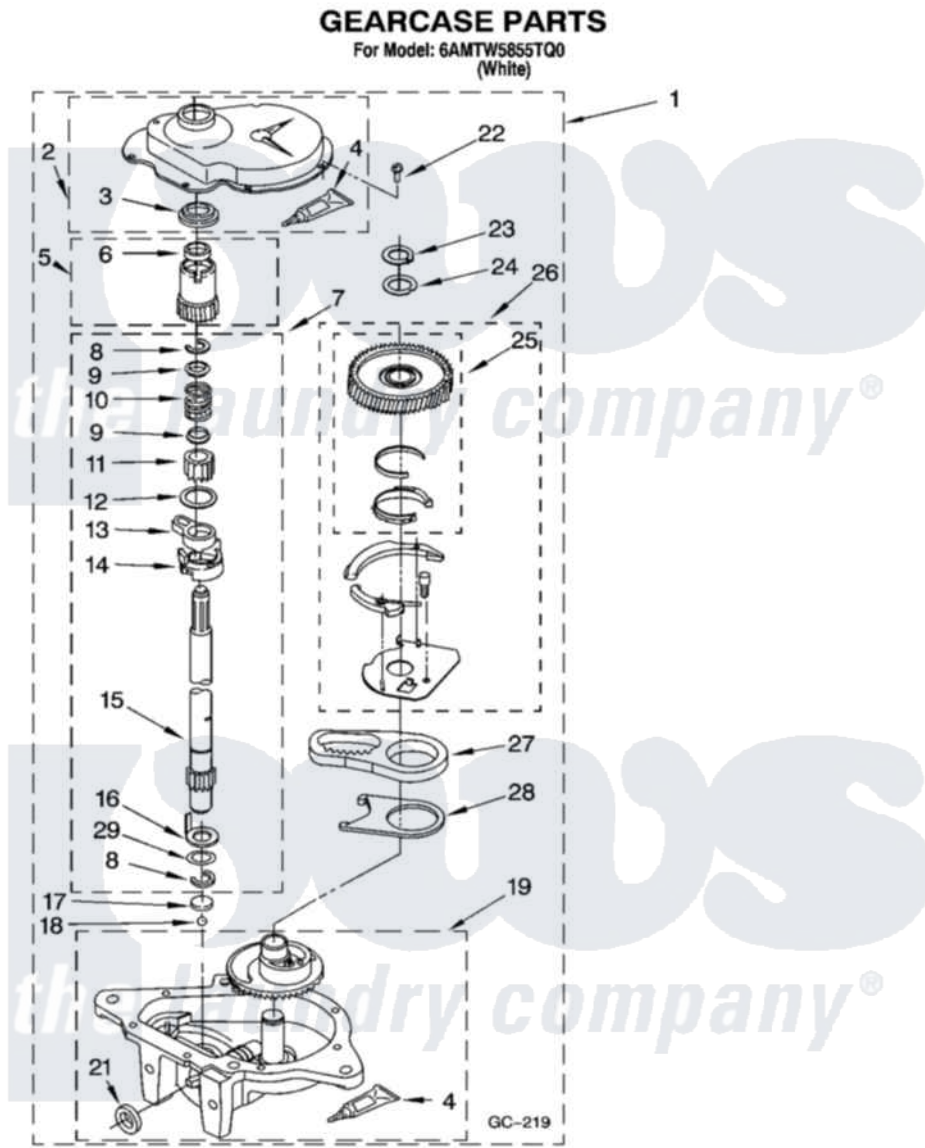

**Maytag 6AMTW5855TQ0 08 - GEARCASE PARTS, OPTIONAL PARTS
(NOT INCLUDED)**

Maytag Residential Maytag 6AMTW5855TQ0 Washer Parts Parts Diagram 08 - GEARCASE PARTS, OPTIONAL PARTS (NOT INCLUDED)

Click on the part number to view part

Item	Original Part Number	Replaced By	Status	Part Description
1	3949118	3363395		Gearcase
2	285202			Cover, Gearcase
3	3349985			Seal, Gearcase Cover
4	285195			Sealer Sealer, Gasket
5	63320	285362		Gear and Pinion
6	356427			Seal, Spin Pinion
7	389387			Shaft, Agitator
8	90369		Not Available	Ring, Retaining (2)
9	62677			Retainer, Spring
10	62676			Spring, Agitator
11	63273	285509		Shaft, Agitator
12	62619			Washer, Agitator Gear
13	62580	285206		Cam-Agitator
14	62581	285206		Cam-Agitator
15	285509			Shaft, Agitator

16	62618		Washer, Cam Thrust
17	16018	285205	Bearing
18	85529	285205	Bearing
19	3366851	3363395	Gearcase
21	285352		Seal Kit, Thrust Plug
22	3351614		Screw, Gearcase Cover Mounting
23	3362552	285765	Ring-Retrn
24	285735	285766	Washer Kit, Thrust
25	3348567	W10233584	Gear-Spin
26	285595		Neutral Assembly
27	3349296	8546456	Rack, Connecting
28	62621		Actuator, Shift
29	388815		Washer, Intermediate 1 3976263 Miscellaneous Parts Bag 2 3976300 Washer, Inlet Hose 3 3366913 Clamp, Hose
NI	72017		Paint, Touch-Up
"	350938		Paint, Pressurized Spray B
"	350930		Paint, Pressurized Spray B
"	799344		Paint, Touch-Up)
"	BLANK	Not Available	OIL
"	350572		Oil
"	BLANK	Not Available	LUBRICANT
"	285208		Lubricant
"	BLANK	Not Available	SEALER
"	285195		Sealer Sealer, Gasket
"	BLANK	Not Available	ACCESSORY PARTS
"	367031		Water System Parts
"	280129	280129A	Break-Sphn
"	280130	280130A	Adapter
"	280131	40922	Hose