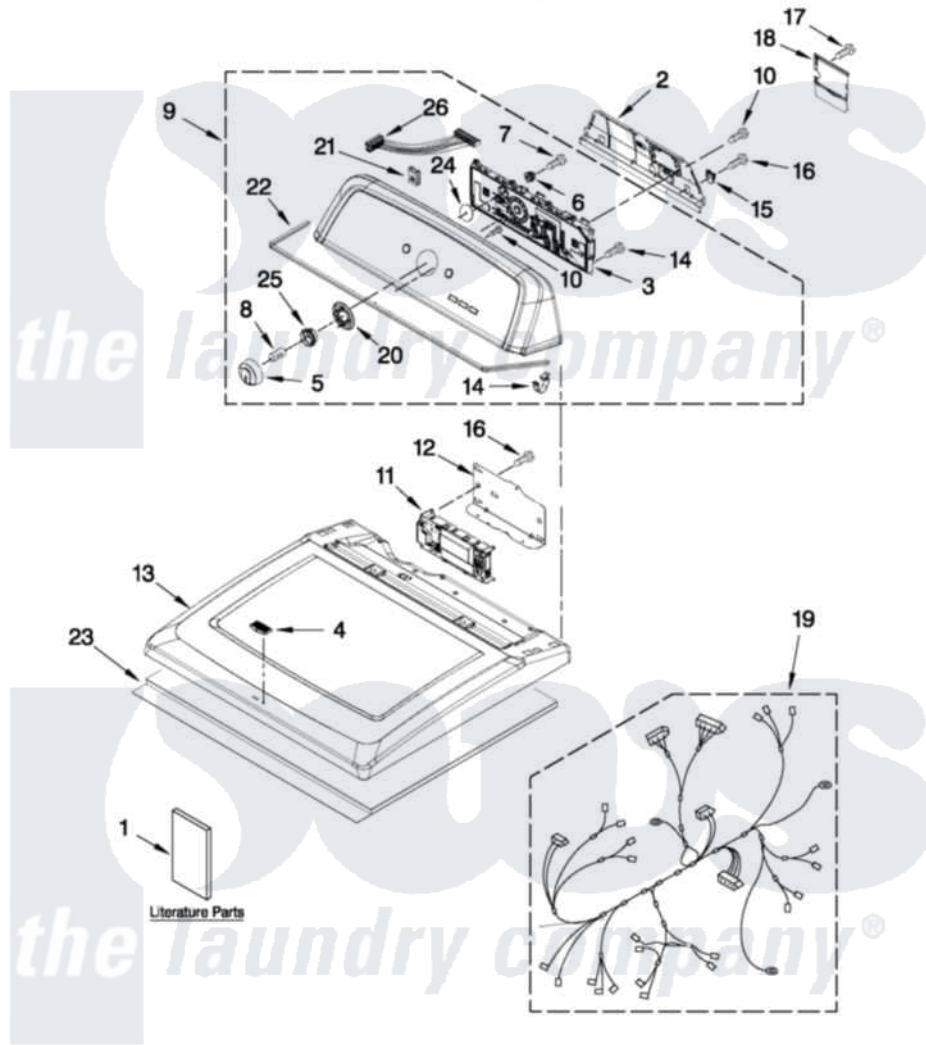

Maytag 7MMEDX550XW0 01 - TOP AND CONSOLE PARTS

MAYTAG

TOP AND CONSOLE PARTS

27" ELECTRIC DRYER

For Models: 7MMEDX550XW0
(White)

FOR ORDERING INFORMATION REFER TO PARTS PRICE LIST

2-11 Printed in U.S.A. (LT)(bay)

1

Part No. W10399125 Rev. A

Maytag [Residential Maytag 7MMEDX550XW0 Dryer Parts](#) Parts Diagram 01 - TOP AND CONSOLE PARTS

[Click on the part number to view part](#)

Item	Original Part Number	Replaced By	Status	Part Description
1	W10331570		Not Available	WIRING DIAGRAM
"	W10329764		Not Available	INSTRUCTIONS, INSTALLATION
"	W10097018		Not Available	TECH SHEET
"	W10329762		Not Available	GUIDE, USE & CARE
2	W10096969			Panel, Rear Console
3	W10272635			User Interface Assembly
4	W10323735			Badge
5	W10251381			Knob, Control
6	W10274524			Tensioner, Facia
7	W10219342			Screw, Baffle Mounting
8	8536939			Clip, Knob
9	W10329789			Console Assembly
10	693995			Screw, Hex Head
11	W10317638			Control, Electronic
12	W10271580			Bracket, Motor Control
13	W10268730			Top

14	8312709		Clip-Console
15	W10279552		Plug-Upper Rear Panel
16	3390647	488729	Screw
17	3390814	90767	Screw, 8A X 3/8 HeX Washer Head Tapping
18	W10286180	W10119283	Cover, Terminal Block
19	W10331569		Harness, Electric
20	W10305134		Bezel, Cycle Trim
21	W10298336		8-18 Nch, U-Type NUT
22	W10280079		Seal, Console
23	W10123956		Dampening Panel
24	W10323092		Seal, User Interface
25	W10326923		Spacer, Knob
26	W10285945		Cable, UI