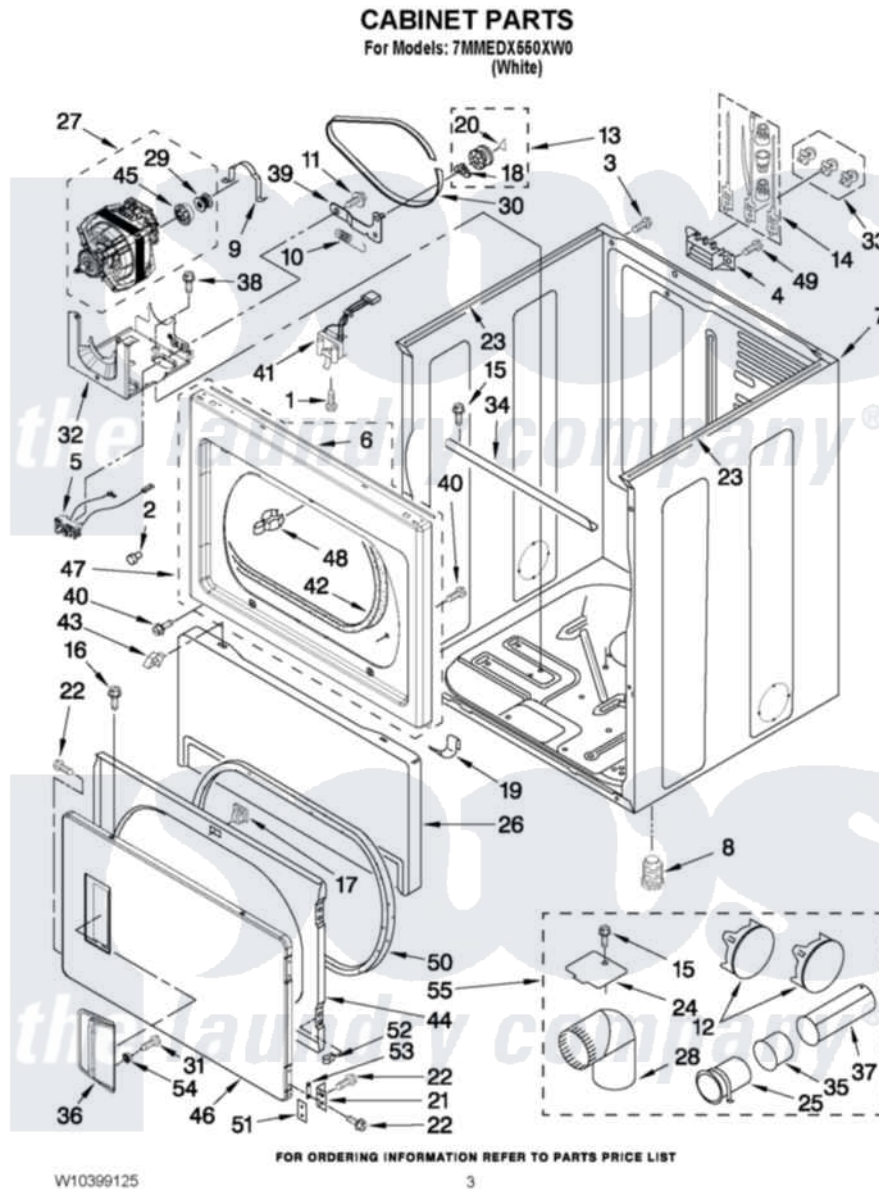

# Maytag 7MMEDX550XW0 02 - CABINET PARTS

Maytag [Residential Maytag 7MMEDX550XW0 Dryer Parts](#) Parts Diagram 02 - CABINET PARTS  
Click on the part number to view part

Item	Original Part Number	Replaced By	Status	Part Description
1	697773	<a href="#">3395530</a>		Screw
2	<a href="#">693152</a>			Bumper, Console
3	8533971	<a href="#">90767</a>		Screw, 8A X 3/8 HeX Washer Head Tapping
4	<a href="#">3397659</a>			Block, Terminal
5	W10246525	<a href="#">W10314253</a>		Switch, Assembly Broken Belt
6	<a href="#">W10312811</a>			Seal, Spill Guard
7	<a href="#">8310656</a>			Cabinet
8	3392100	<a href="#">49621</a>		Feet-Leveling
NI	<a href="#">279810</a>			Foot-Optional
9	<a href="#">660658</a>			Clamp, Motor Mounting 343481 685441
10	<a href="#">3387374</a>			Spring, Idler
11	<a href="#">3389420</a>			Retainer-Idler 1/4-20 X 1/16
12	<a href="#">49252</a>			Plug, Multivent
13	3388672	<a href="#">279640</a>		Pulley-Idr
14	<a href="#">279218</a>			Terminal Tinned And Brass