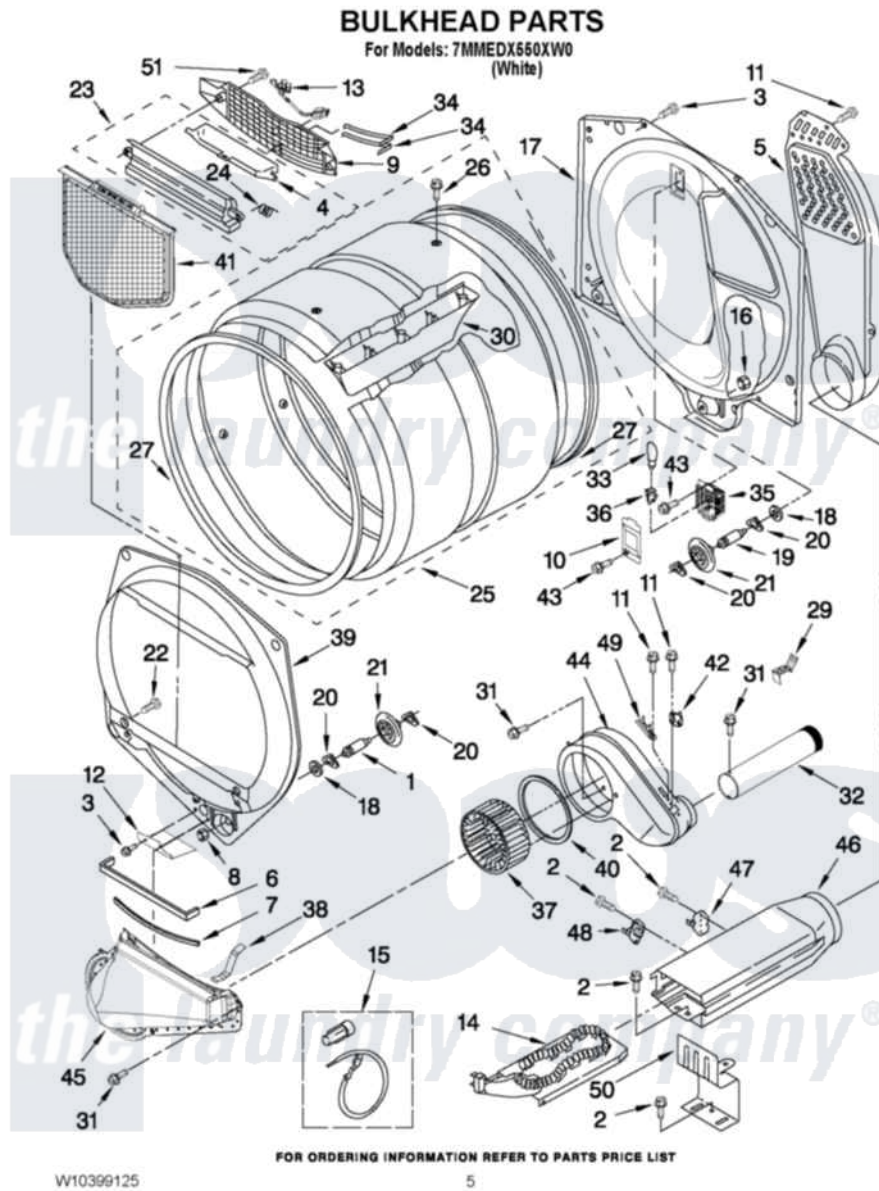

# Maytag 7MMEDX550XW0 03 - BULKHEAD PARTS

Maytag [Residential Maytag 7MMEDX550XW0 Dryer Parts](#) Parts Diagram 03 - BULKHEAD PARTS  
Click on the part number to view part

Item	Original Part Number	Replaced By	Status	Part Description
1	<a href="#">W10359271</a>			Shaft, Drum Roller Threads
2	<a href="#">90767</a>			Screw, 8A X 3/8 HeX Washer Head Tapping
3	3390647	<a href="#">488729</a>		Screw
4	<a href="#">W10153413</a>			Door, Lint Screen
5	697354	<a href="#">3387911</a>		Duct-Air
6	<a href="#">697813</a>			Seal, Outlet Housing
7	697814	<a href="#">697813</a>		Seal, Outlet Housing
8	3934666	<a href="#">W10080210</a>		Nut, 3/8 X 16
9	<a href="#">W10153412</a>			Grille, Outlet
10	3402841	<a href="#">8532165</a>		Lens, Drum Light
11	8533971	<a href="#">90767</a>		Screw, 8A X 3/8 HeX Washer Head Tapping
12	<a href="#">W10128629</a>			Shield, Blower Housing
13	<a href="#">W10298258</a>			Harness, Sensor
14	<a href="#">3387747</a>			Element, Heater
15	<a href="#">279457</a>			Wire Kit, Terminal