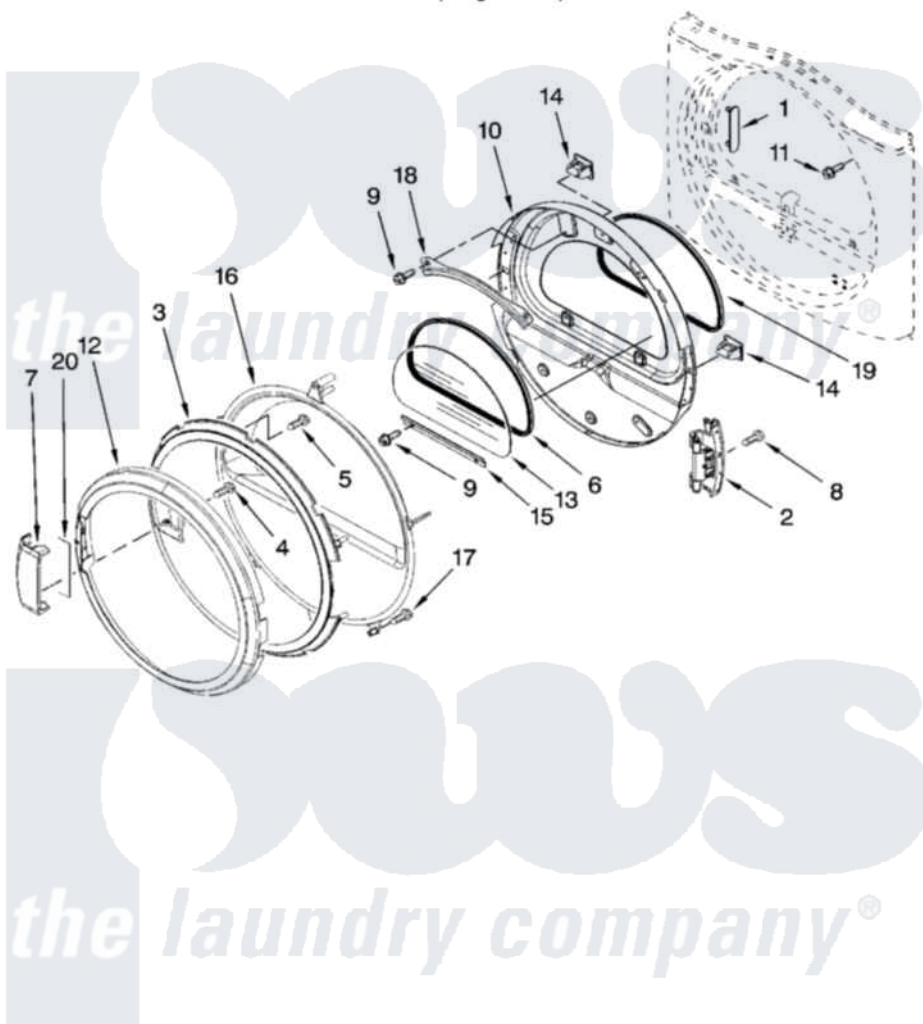

Maytag 7MMGD0100TQ0 05 - DOOR PARTS, OPTIONAL PARTS (NOT INCLUDED)

DOOR PARTS
For Model: 7MMGD0100TQ0
(Designer White)

W10166524

9

Maytag [Residential Maytag 7MMGD0100TQ0 Dryer Parts](#) Parts Diagram 05 - DOOR PARTS, OPTIONAL PARTS (NOT INCLUDED)

[Click on the part number to view part](#)

Item	Original Part Number	Replaced By	Status	Part Description
1	8565119			Label, Hinge Hole Cover
2	8578887			Door Hinge Assembly
3	W10119053			Door Screen And Intermediate Assembly
4	9742177			Screw, 8-18 X .625
5	3400618			Screw, 6-19 X 3/8
6	8579663			Seal, Window
7	W10117478			Handle, Door
8	W10017850	280203		Screw-Kit
9	3393258	3373329D		Screw
10	8578933	W10164062		Door Assembly
11	355515			Screw, 8-18 X 11/16
12	W10155392			Door, Outer Ring
13	8565117	W10286878		Window
14	690081	279570		Latch