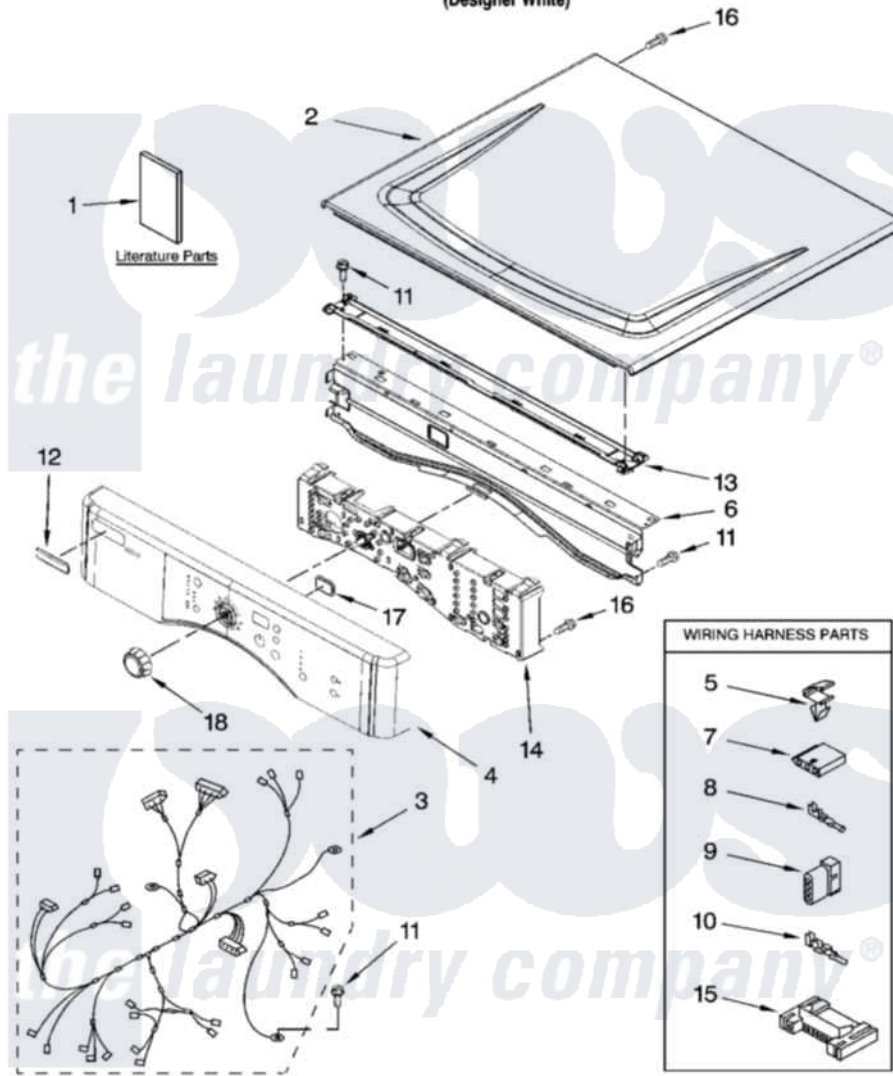

## TOP AND CONSOLE PARTS

For Model: 7MMGD0100TQ1  
(Designer White)

27" GAS DRYER

12-07 Printed in U.S.A. (LAN)

1

Part No. W10180529 Rev. A

Maytag [Residential Maytag 7MMGD0100TQ1 Dryer Parts](#) Parts Diagram 01 - TOP AND CONSOLE PARTS

16

[3400238](#)

Screw, 2-28 X 1/2

17

[W10117387](#)

Lens, Display

18

[W10112899](#)