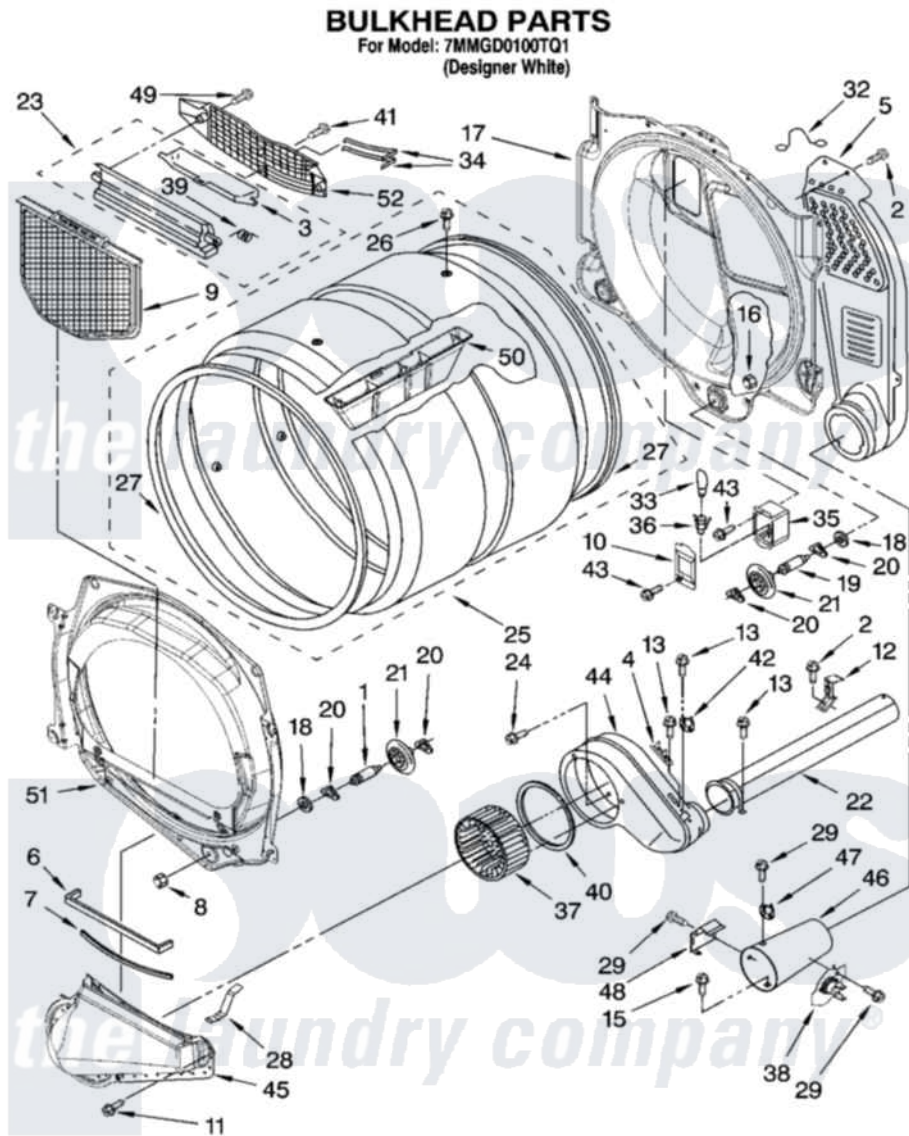

# Maytag 7MMGD0100TQ1 03 - BULKHEAD PARTS

W10180529

5

Maytag [Residential Maytag 7MMGD0100TQ1 Dryer Parts](#) Parts Diagram 03 - BULKHEAD PARTS  
Click on the part number to view part

Item	Original Part Number	Replaced By	Status	Part Description
1	8575324	<a href="#">W10359271</a>		Shaft, Drum Roller Threads
2	3390647	<a href="#">488729</a>		Screw
3	<a href="#">W10153413</a>			Door, Lint Screen
4	<a href="#">3392519</a>			Thermal Limiter
5	<a href="#">3394346</a>			Air Duct Assembly
6	<a href="#">697813</a>			Seal, Outlet Housing
7	697814	<a href="#">697813</a>		Seal, Outlet Housing
8	3934666	<a href="#">W10080210</a>		Nut, 3/8 X 16
9	W10049370	<a href="#">W10120998</a>		Screen
10	3402841	<a href="#">8532165</a>		Lens, Drum Light
11	359625	<a href="#">487240</a>		Screw, For Mtg. Service Capacitor
12	<a href="#">8572105</a>			Retainer, Toe Panel
13	8533971	<a href="#">90767</a>		Screw, 8A X 3/8 HeX Washer Head Tapping
15	<a href="#">693995</a>			Screw, Hex Head
16	W10001120	<a href="#">W10080190</a>		Nut, 3/8-16