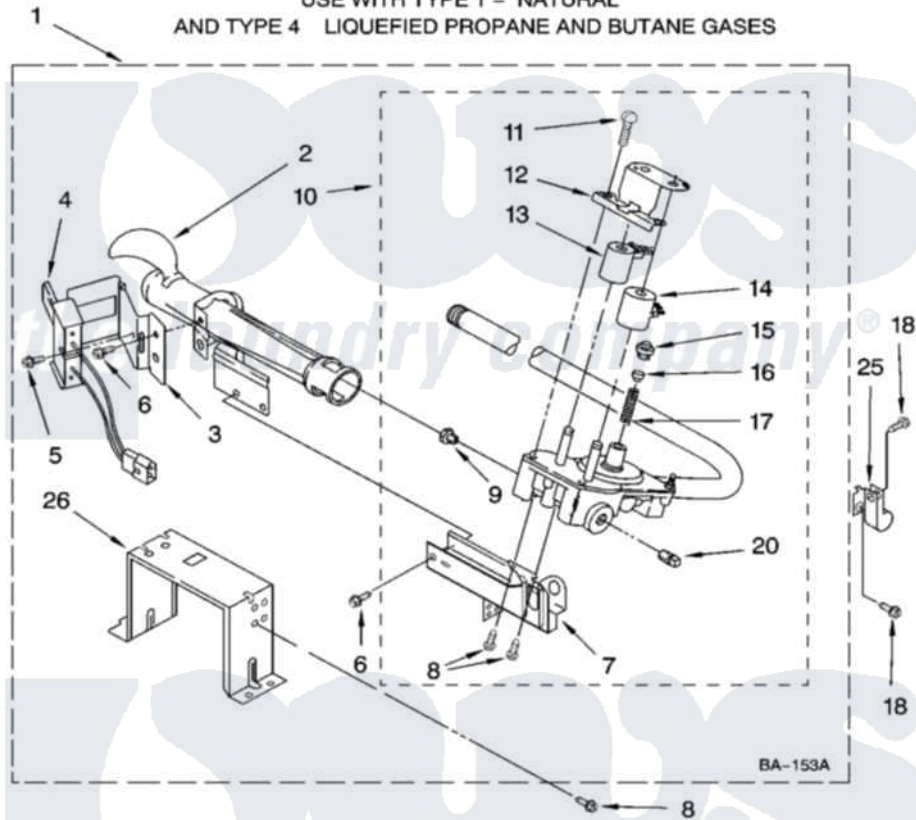

Maytag 7MMGD0100TQ1 04 - 8576353 BURNER ASSEMBLY

8576353 BURNER ASSEMBLY

For Model: 7MMGD0100TQ1
(Designer White)

USE WITH TYPE 1 - NATURAL
AND TYPE 4 LIQUEFIED PROPANE AND BUTANE GASES

W10180529

7

Maytag Residential Maytag 7MMGD0100TQ1 Dryer Parts Parts Diagram 04 - 8576353 BURNER ASSEMBLY
Click on the part number to view part

Item	Original Part Number	Replaced By	Status	Part Description
1	8576353	280119		Burner-Gas
2	688617	693140		Burner
3	694298			Bracket, Ignitor
4	686590	279311		Ignitor
5	3393909			Screw, 8-32 X 7/8
6	343641	681414		Screw, 10AB X 1/2
7	3389871		Not Available	Base, Burner
8	3387057			Screw, 10-16 X 1/2 Orifice, Burner
9	15418			Orifice, Burner Type 1
"	15422		Not Available	ORIFICE, BURNER (TYPE 4) (BUTANE)
"	234867	229742		Orifice, Burner
10	W10118347	W10293912		Valve-Gas
11	694421			Screw, Bracket Mounting
12	694538			Bracket, Shunt
13	694540			Coil, 60 Hz