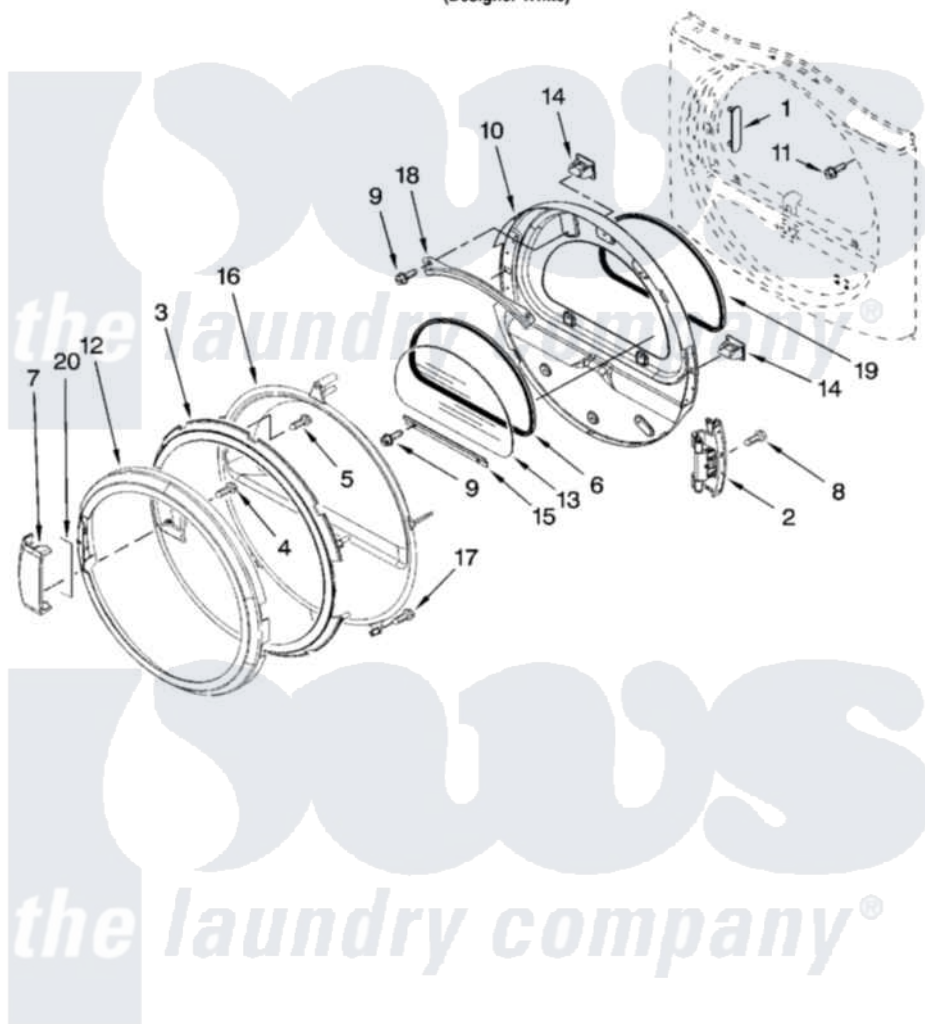

Maytag 7MMGD0100TQ1 05 - DOOR PARTS, OPTIONAL PARTS (NOT INCLUDED)

DOOR PARTS
For Model: 7MMGD0100TQ1
(Designer White)

W10180529

9

Maytag [Residential Maytag 7MMGD0100TQ1 Dryer Parts](#) Parts Diagram 05 - DOOR PARTS, OPTIONAL PARTS (NOT INCLUDED)

[Click on the part number to view part](#)

Item	Original Part Number	Replaced By	Status	Part Description
1	8565119			Label, Hinge Hole Cover
2	8578887			Door Hinge Assembly
3	W10119053			Door Screen And Intermediate Assembly
4	9742177			Screw, 8-18 X .625
5	3400618			Screw, 6-19 X 3/8
6	8579663			Seal, Window
7	W10117478			Handle, Door
8	W10159996			Screw, 10-24 X 25/64
9	3393258	3373329D		Screw
10	8578933	W10164062		Door Assembly
11	355515			Screw, 8-18 X 11/16
12	W10155392			Door, Outer Ring
13	8565117	W10286878		Window
14	690081	279570		Latch

15	8519354		Retainer-Window
16	8580059		Door, Intermediate
17	8534022		Screw, 8-18 X 1/16
18	8519356		Retainer-Window
19	BLANK	Not Available	Door Seal (Not Serviceable)
20	W10112927		Pad, Door Handle
	72017		Paint, Touch-Up
"	350930		Paint, Pressurized Spray B
"	350938		Paint, Pressurized Spray B
"	799344		Paint, Touch-Up)
"	BLANK	Not Available	ACCESSORY PARTS
"	8529894	346764	Kit, Hold Down
"	8522199		Accessory Parts
"	80047		PAINT, BULK (1 QT.) (KIT, DRYER REPAIR)