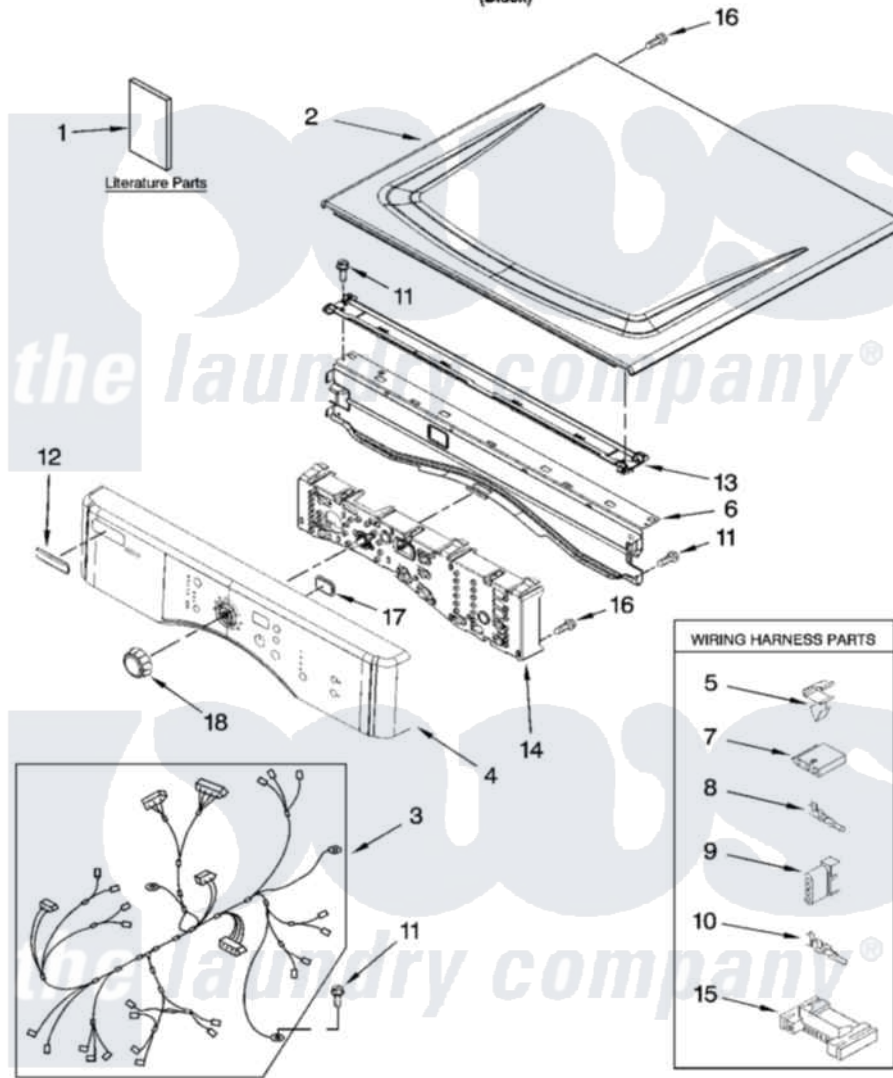

Maytag 7MMGD0600TB0 01 - TOP AND CONSOLE PARTS

TOP AND CONSOLE PARTS

For Model: 7MMGD0600TB0
(Black)

27" GAS DRYER

9-07 Printed in U.S.A. (LT)

1

Part No. W10166765 Rev. A

Maytag [Residential Maytag 7MMGD0600TB0 Dryer Parts](#) Parts Diagram 01 - TOP AND CONSOLE PARTS

[Click on the part number to view part](#)

Item	Original Part Number	Replaced By	Status	Part Description
1	W10155390		Not Available	Use & Care Guide
"	W10133923		Not Available	Tech Sheet
2	W10129703			Top
3	W10110973			Harness, Main
4	W10117393			Panel, Console
5	3394427			Clip-Harness
6	8565237			Bracket, Console
7	353424			Plug, Terminal
8	94614			Terminal
9	3936144			Do-It-Yourself Repair Manuals
10	94613	596797		Terminal
11	3390647	488729		Screw
12	W10112569	W10203949		Medallion
13	8574968			Screw, 10-16 X 1/2
14	W10117417			Assembly, User Interface
15	3395683			Receptacle, Multi-Terminal

16

[3400238](#)

Screw, 2-28 X 1/2

17

[W10117387](#)

Lens, Display

18

[W10119050](#)