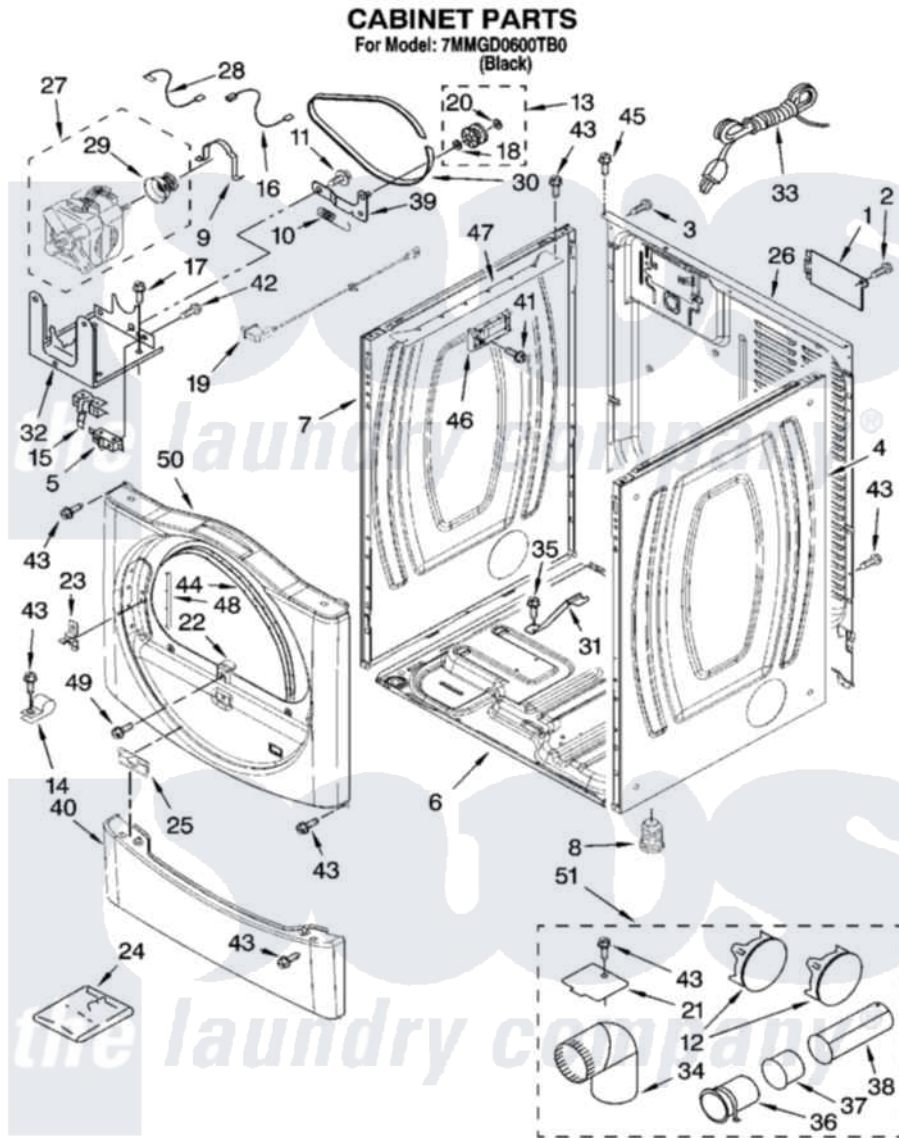

# Maytag 7MMGD0600TB0 02 - CABINET PARTS

W10166765

3

Maytag Residential Maytag 7MMGD0600TB0 Dryer Parts Parts Diagram 02 - CABINET PARTS

[Click on the part number to view part](#)

Item	Original Part Number	Replaced By	Status	Part Description
1	<a href="#">8317340</a>			Cover, Terminal Block
2	3390814	<a href="#">90767</a>		Screw, 8A X 3/8 HeX Washer Head Tapping
3	8533974	<a href="#">4331106</a>		Screw, No.10-32 X 7/16
4	<a href="#">W10112963</a>			Panel, Side
5	3394881	<a href="#">279782</a>		Switch-Lid
6	<a href="#">8565046</a>			(BROKEN BELT BASE, CABINET SWITCH)
7	<a href="#">W10112962</a>			Panel, Side
8	3392100	<a href="#">49621</a>		Feet-Leveling
"	<a href="#">279810</a>			Foot-Optional
9	<a href="#">660658</a>			Clamp, Motor Mounting 343481 685441
10	<a href="#">3387374</a>			Spring, Idler
11	<a href="#">3389420</a>			Retainer-Idler 1/4-20 X 1/16
12	3388309	<a href="#">W10470674</a>		Dryer Exhaust Kit
13	3388672	<a href="#">279640</a>		Pulley-ldr