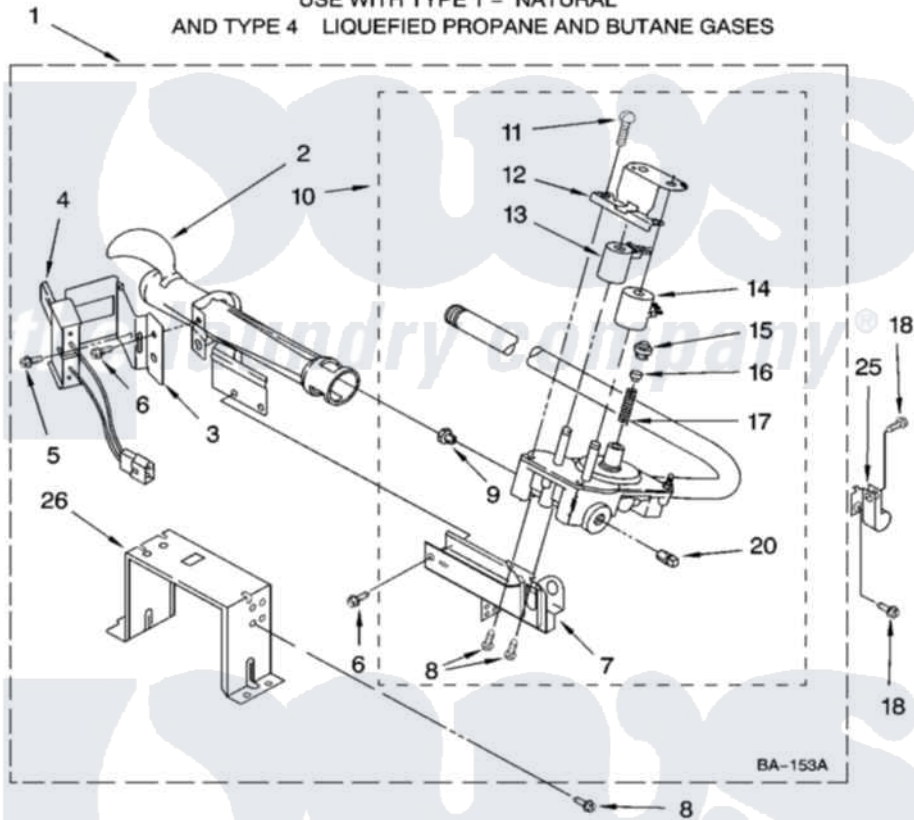

# Maytag 7MMGD0600TB0 04 - 8576353 BURNER ASSEMBLY

## 8576353 BURNER ASSEMBLY

For Model: 7MMGD0600TB0  
(Black)

USE WITH TYPE 1 - NATURAL  
AND TYPE 4 LIQUEFIED PROPANE AND BUTANE GASES

W10166765

7

Maytag [Residential Maytag 7MMGD0600TB0 Dryer Parts](#) Parts Diagram 04 - 8576353 BURNER ASSEMBLY  
Click on the part number to view part

Item	Original Part Number	Replaced By	Status	Part Description
1	8576353	<a href="#">280119</a>		Burner-Gas
2	688617	<a href="#">693140</a>		Burner
3	<a href="#">694298</a>			Bracket, Ignitor
4	686590	<a href="#">279311</a>		Ignitor
5	<a href="#">3393909</a>			Screw, 8-32 X 7/8
6	343641	<a href="#">681414</a>		Screw, 10AB X 1/2
7	3389871		Not Available	Base, Burner
8	<a href="#">3387057</a>			Screw, 10-16 X 1/2 Orifice, Burner
9	<a href="#">15418</a>			Orifice, Burner Type 1
"	15422		Not Available	ORIFICE, BURNER (TYPE 4) (BUTANE)
"	234867	<a href="#">229742</a>		Orifice, Burner
10	W10118347	<a href="#">W10293912</a>		Valve-Gas
11	<a href="#">694421</a>			Screw, Bracket Mounting
12	<a href="#">694538</a>			Bracket, Shunt
13	<a href="#">694540</a>			Coil, 60 Hz