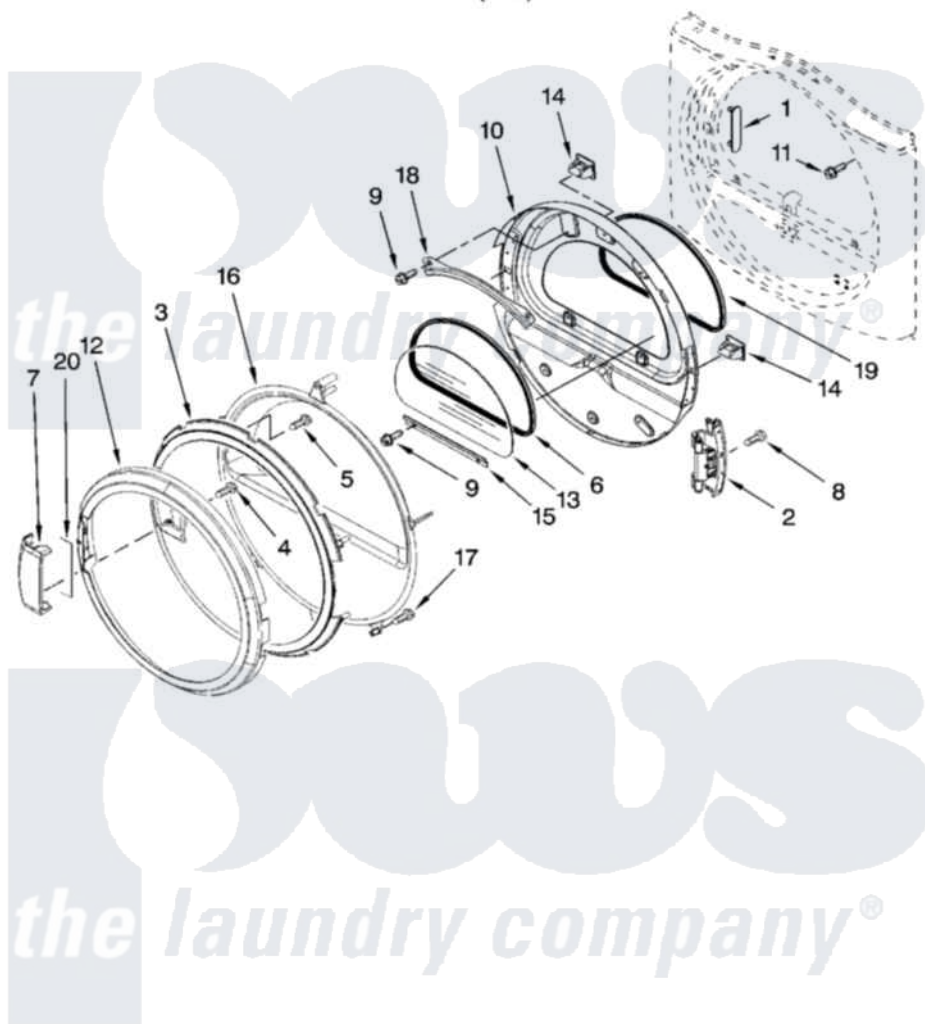

Maytag 7MMGD0600TB0 05 - DOOR PARTS, OPTIONAL PARTS (NOT INCLUDED)

DOOR PARTS
For Model: 7MMGD0600TB0
(Black)

W10166765

9

Maytag [Residential Maytag 7MMGD0600TB0 Dryer Parts](#) Parts Diagram 05 - DOOR PARTS, OPTIONAL PARTS (NOT INCLUDED)

[Click on the part number to view part](#)

Item	Original Part Number	Replaced By	Status	Part Description
1	8565119			Label, Hinge Hole Cover
2	8578887			Door Hinge Assembly
3	W10119053			Door Screen And Intermediate Assembly
4	9742177			Screw, 8-18 X .625
5	3400618			Screw, 6-19 X 3/8
6	8579663			Seal, Window
7	W10117478			Handle, Door
8	W10159996			Screw, 10-24 X 25/64
9	3393258	3373329D		Screw
10	8578933	W10164062		Door Assembly
11	355515			Screw, 8-18 X 11/16
12	W10155392			Door, Outer Ring
13	8565117	W10286878		Window
14	690081	279570		Latch