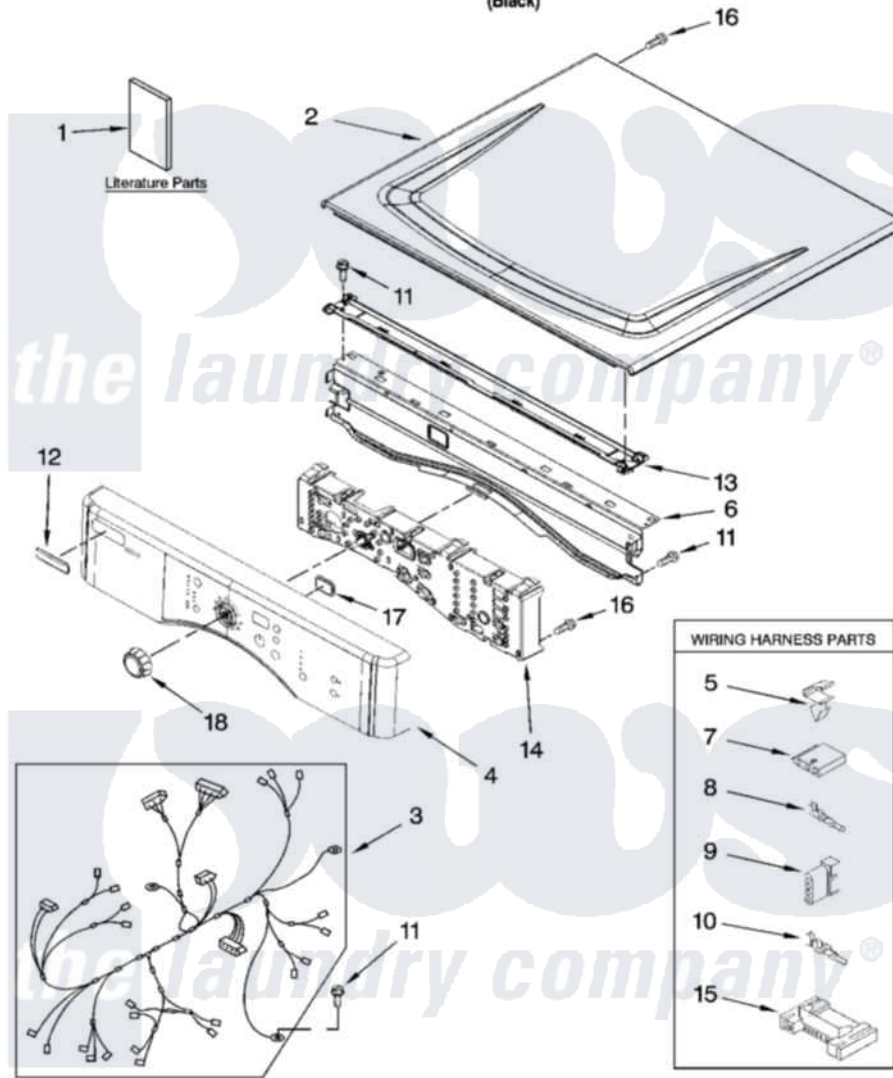

Maytag 7MMGD0600TB1 01 - TOP AND CONSOLE PARTS

TOP AND CONSOLE PARTS

For Model: 7MMGD0600TB1
(Black)

27" GAS DRYER

1-08 Printed in U.S.A. (LAN)

1

Part No. W10180596 Rev. A

Maytag [Residential Maytag 7MMGD0600TB1 Dryer Parts](#) Parts Diagram 01 - TOP AND CONSOLE PARTS

[Click on the part number to view part](#)

Item	Original Part Number	Replaced By	Status	Part Description
1	W10155390		Not Available	Use & Care Guide
"	W10133923		Not Available	Tech Sheet
2	W10129703			Top
3	W10110973			Harness, Main
4	W10117393			Panel, Console
5	3394427			Clip-Harness
6	8565237			Bracket, Console
7	353424			Plug, Terminal
8	94614			Terminal
9	3936144			Do-It-Yourself Repair Manuals
10	94613	596797		Terminal
11	3390647	488729		Screw
12	W10112569	W10203949		Medallion
13	8574968			Screw, 10-16 X 1/2
14	W10117417			Assembly, User Interface
15	3395683			Receptacle, Multi-Terminal

16

[3400238](#)

Screw, 2-28 X 1/2

17

[W10117387](#)

Lens, Display

18

[W10119050](#)