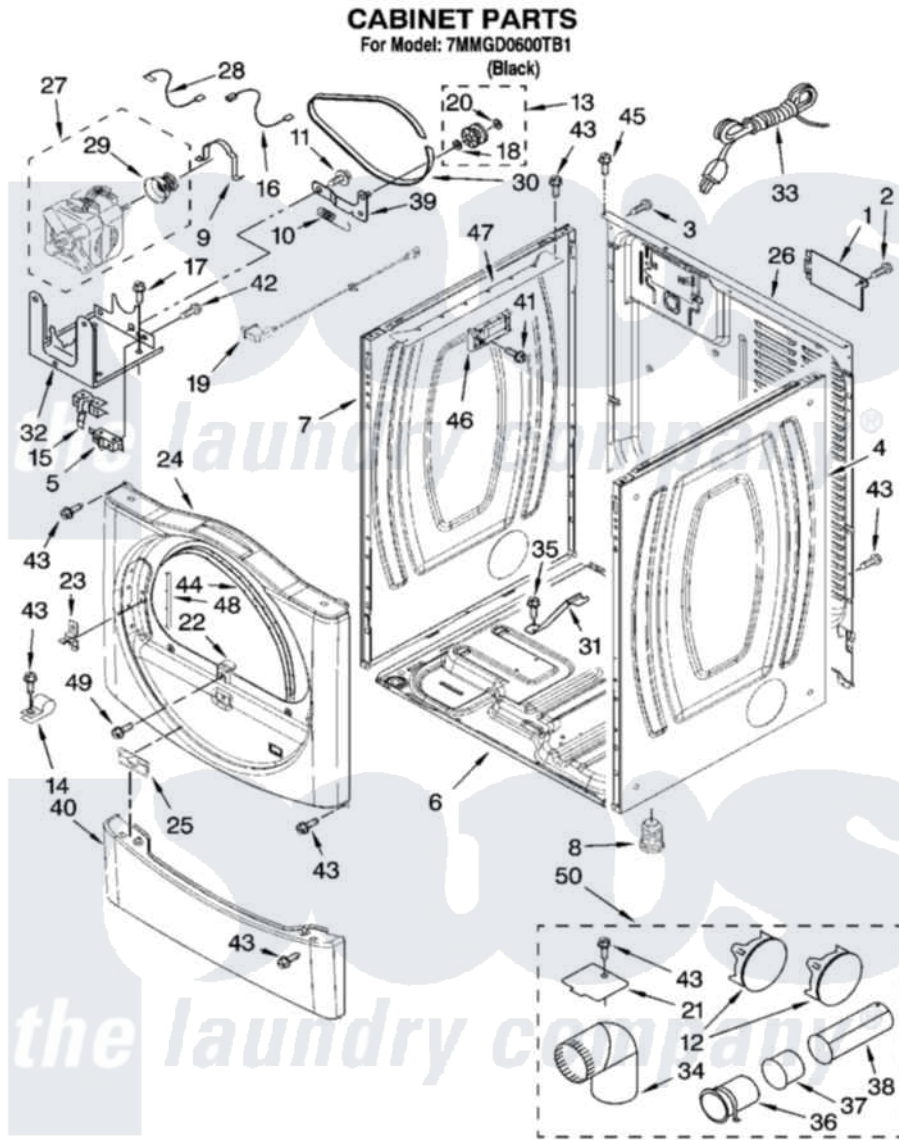

# Maytag 7MMGD0600TB1 02 - CABINET PARTS

W10180596

3

Maytag [Residential Maytag 7MMGD0600TB1 Dryer Parts](#) Parts Diagram 02 - CABINET PARTS

[Click on the part number to view part](#)

Item	Original Part Number	Replaced By	Status	Part Description
1	<a href="#">8317340</a>			Cover, Terminal Block
2	3390814	<a href="#">90767</a>		Screw, 8A X 3/8 HeX Washer Head Tapping
3	8533974	<a href="#">4331106</a>		Screw, No.10-32 X 7/16
4	<a href="#">W10112963</a>			Panel, Side
5	3394881	<a href="#">279782</a>		Switch-Lid
6	<a href="#">8565046</a>			(BROKEN BELT BASE, CABINET SWITCH)
7	<a href="#">W10112962</a>			Panel, Side
8	3392100	<a href="#">49621</a>		Feet-Leveling
"	<a href="#">279810</a>			Foot-Optional
9	<a href="#">660658</a>			Clamp, Motor Mounting 343481 685441
10	<a href="#">3387374</a>			Spring, Idler
11	<a href="#">3389420</a>			Retainer-Idler 1/4-20 X 1/16
12	3388309	<a href="#">W10470674</a>		Dryer Exhaust Kit
13	3388672	<a href="#">279640</a>		Pulley-ldr