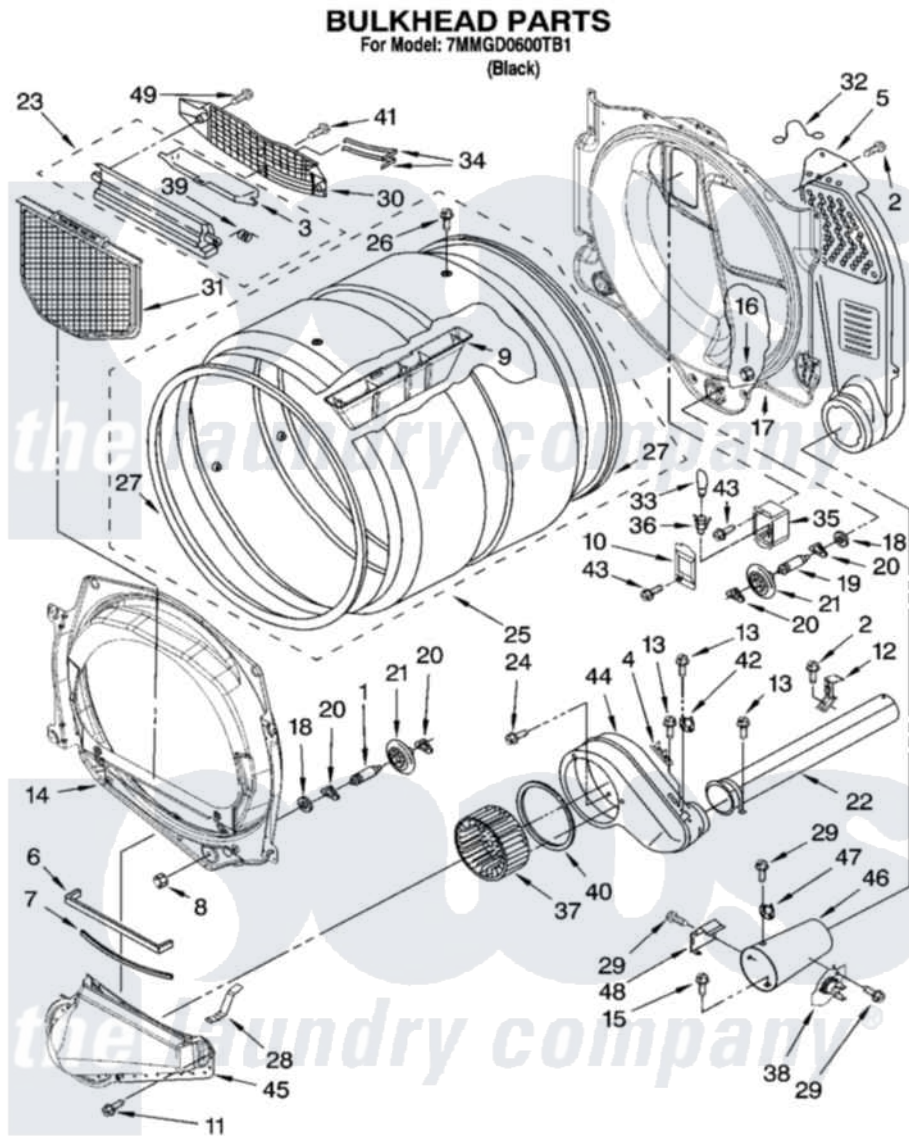

Maytag 7MMGD0600TB1 03 - BULKHEAD PARTS

W10180596

5

Maytag [Residential Maytag 7MMGD0600TB1 Dryer Parts](#) Parts Diagram 03 - BULKHEAD PARTS
Click on the part number to view part

| Item | Original Part Number | Replaced By | Status | Part Description |
|------|---------------------------|---------------------------|--------|---|
| 1 | 8575324 | W10359271 | | Shaft, Drum Roller Threads |
| 2 | 3390647 | 488729 | | Screw |
| 3 | W10153413 | | | Door, Lint Screen |
| 4 | 3392519 | | | Thermal Limiter |
| 5 | 3394346 | | | Air Duct Assembly |
| 6 | 697813 | | | Seal, Outlet Housing |
| 7 | 697814 | 697813 | | Seal, Outlet Housing |
| 8 | 3934666 | W10080210 | | Nut, 3/8 X 16 |
| 9 | W10153409 | | | Baffle, Drum |
| 10 | 3402841 | 8532165 | | Lens, Drum Light |
| 11 | 359625 | 487240 | | Screw, For Mtg. Service Capacitor |
| 12 | 8572105 | | | Retainer, Toe Panel |
| 13 | 8533971 | 90767 | | Screw, 8A X 3/8 HeX Washer Head Tapping |
| 14 | 8565061 | | | Bulkhead, Front |
| 15 | 693995 | | | Screw, Hex Head |