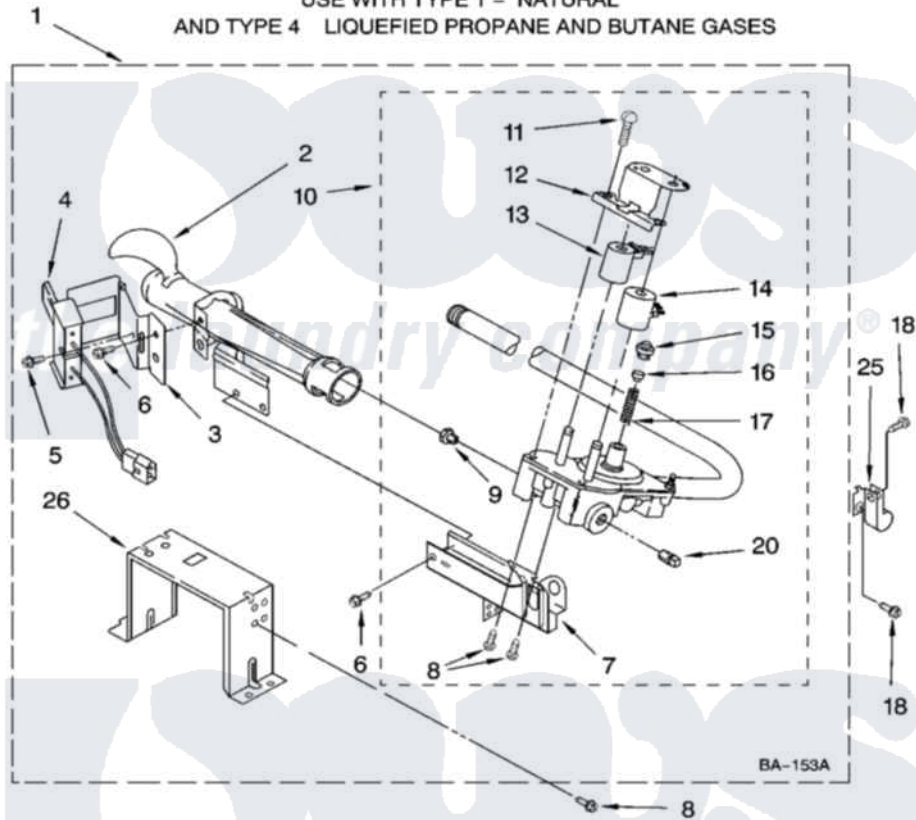

Maytag 7MMGD0600TB1 04 - 8576353 BURNER ASSEMBLY

8576353 BURNER ASSEMBLY

For Model: 7MMGD0600TB1

(Black)

USE WITH TYPE 1 - NATURAL
AND TYPE 4 LIQUEFIED PROPANE AND BUTANE GASES

W10180596

7

Maytag [Residential Maytag 7MMGD0600TB1 Dryer Parts](#) Parts Diagram 04 - 8576353 BURNER ASSEMBLY
Click on the part number to view part

Item	Original Part Number	Replaced By	Status	Part Description
1	8576353	280119		Burner-Gas
2	688617	693140		Burner
3	694298			Bracket, Ignitor
4	686590	279311		Ignitor
5	3393909			Screw, 8-32 X 7/8
6	343641	681414		Screw, 10AB X 1/2
7	3389871		Not Available	Base, Burner
8	3387057			Screw, 10-16 X 1/2 Orifice, Burner
9	15418			Orifice, Burner Type 1
"	15422		Not Available	ORIFICE, BURNER (TYPE 4) (BUTANE)
"	234867	229742		Orifice, Burner
10	W10118347	W10293912		Valve-Gas
11	694421			Screw, Bracket Mounting
12	694538			Bracket, Shunt
13	694540			Coil, 60 Hz