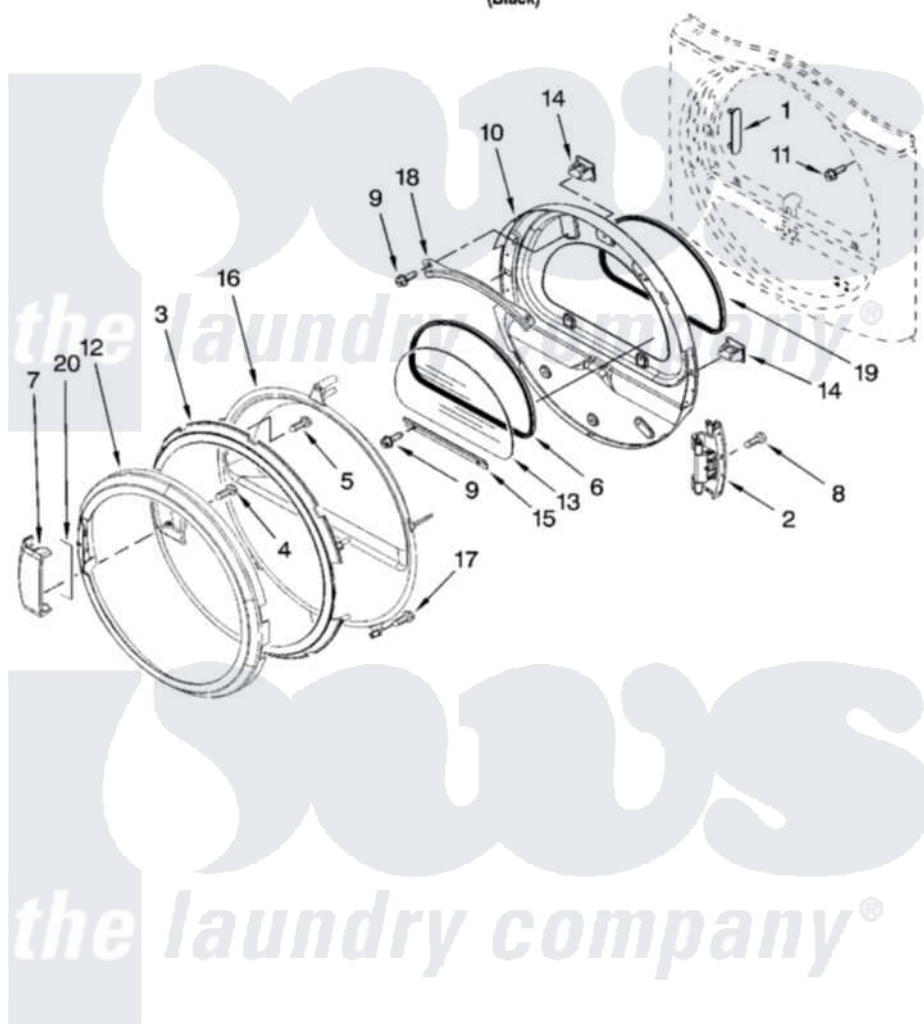

Maytag 7MMGD0600TB1 05 - DOOR PARTS, OPTIONAL PARTS (NOT INCLUDED)

DOOR PARTS
For Model: 7MMGD0600TB1
(Black)

W10180596

9

Maytag [Residential Maytag 7MMGD0600TB1 Dryer Parts](#) Parts Diagram 05 - DOOR PARTS, OPTIONAL PARTS (NOT INCLUDED)

[Click on the part number to view part](#)

Item	Original Part Number	Replaced By	Status	Part Description
1	8565119			Label, Hinge Hole Cover
2	8578887			Door Hinge Assembly
3	W10119053			Door Screen And Intermediate Assembly
4	9742177			Screw, 8-18 X .625
5	3400618			Screw, 6-19 X 3/8
6	8579663			Seal, Window
7	W10117478			Handle, Door
8	W10159996			Screw, 10-24 X 25/64
9	3393258	3373329D		Screw
10	8578933	W10164062		Door Assembly
11	355515			Screw, 8-18 X 11/16
12	W10155392			Door, Outer Ring
13	8565117	W10286878		Window
14	690081	279570		Latch