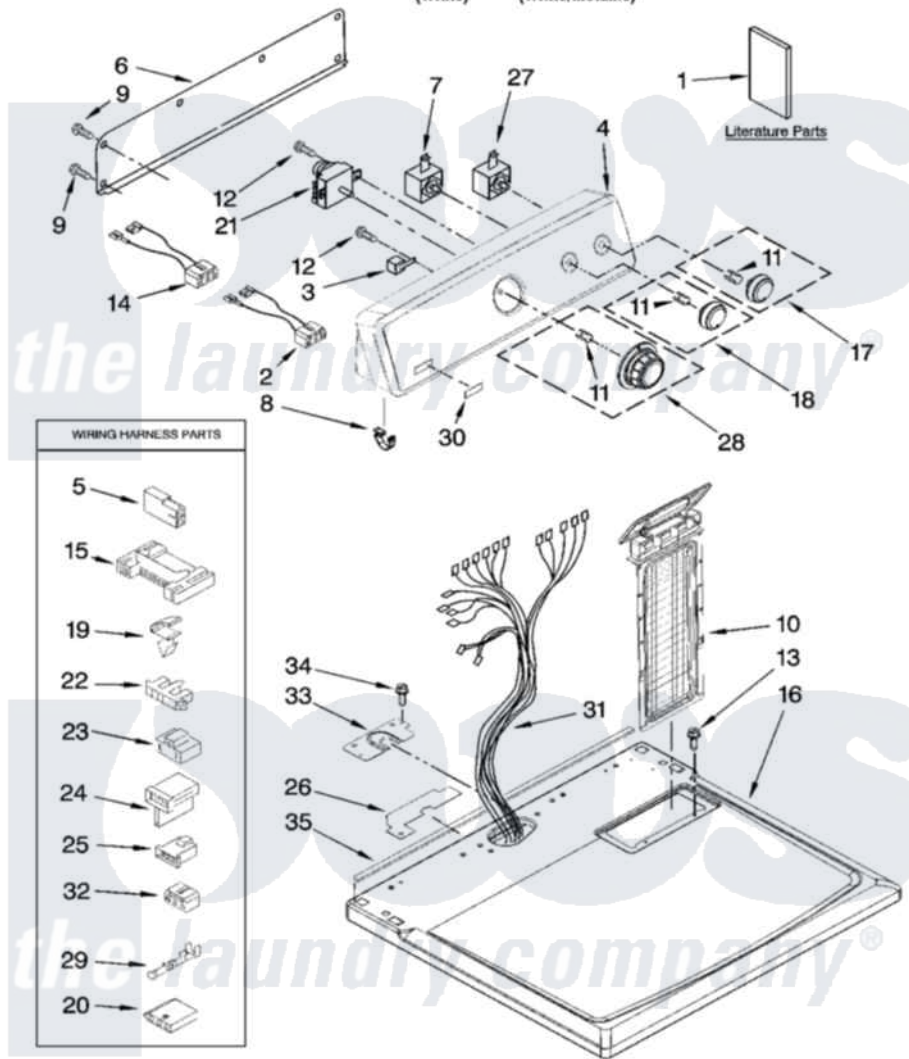

Maytag 7MMGD6630TM0 01 - TOP AND CONSOLE PARTS

TOP AND CONSOLE PARTS

29" GAS DRYER

For Model: 7MMGD6630TQ0, 7MMGD6630TM0
(White) (White/Metallic)

11-07 Litho in U.S.A. (drd)

1

Part No. W10129611 Rev. C

Maytag [Residential Maytag 7MMGD6630TM0 Dryer Parts](#) Parts Diagram 01 - TOP AND CONSOLE PARTS

[Click on the part number to view part](#)

Item	Original Part Number	Replaced By	Status	Part Description
1	W10118198		Not Available	Instructions, Installation
"	8576793		Not Available	Wiring Diagram
"	W10118199		Not Available	Sheet, Cycle Feature
2	W10119078		Not Available	Wire, Jumper Mini-Buzzer
3	694419			Mini-Buzzer
4	W10116404	W10144635		Console
"	W10116403	W10144637		Console
5	717252			Receptacle, Terminal
6	W10112576			Panel, Rear Console
7	3405152			Switch, Wrinkle Shield
8	8312709			Clip-Console
9	693995			Screw, Hex Head
10	8565972			Screen, Lint
11	8536939			Clip, Knob
12	8533971	90767		Screw, 8A X 3/8 HeX Washer Head Tapping
				Screw, For Mfg. Service

13	688983	487240	Screw, For Mtg. Service Capacitor
14	W10119077		Wire, Jumper Gaurd On/Off
15	3395683		Receptacle, Multi-Terminal
16	W10112597	W10112599	Top
17	W10110031		Knob, Push-To-Start
18	W10110029		Knob, Control
19	3394427		Clip-Harness
20	3936144		Do-It-Yourself Repair Manuals
21	3976584		Timer Assembly
22	3397269		Connector, Timer
23	3401144		Connector
24	3403499		Connector, 2-Postion
25	3403498		Connector, 3-Position
26	W10118608		Foam-Seal Console Bracket
27	W10156101		Switch, Push-To-Start
28	W10110030		Timer Knob Assembly
29	94614		Terminal
30	W10112569	W10203949	Medallion
31	W10119079		Harness, Wiring
32	3347243		Block, Disconnect
33	8565981		Bracket, Harness
34	359625	487240	Screw, For Mtg. Service Capacitor
35	W10112267		Foam-Seal Control Bracket