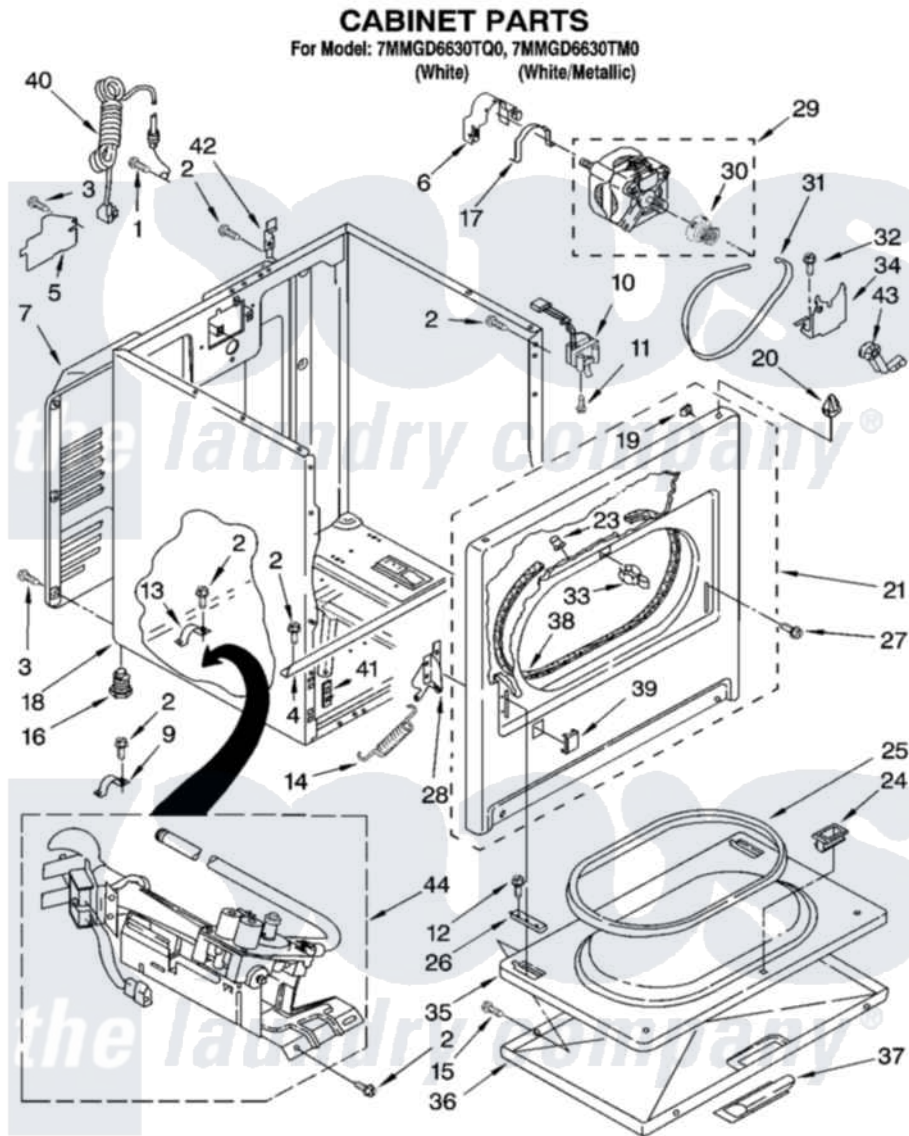

# Maytag 7MMGD6630TM0 02 - CABINET PARTS

W10129611

3

Maytag [Residential Maytag 7MMGD6630TM0 Dryer Parts](#) Parts Diagram 02 - CABINET PARTS  
Click on the part number to view part

Item	Original Part Number	Replaced By	Status	Part Description
1	697776	<a href="#">4331106</a>		Screw, No.10-32 X 7/16
2	343641	<a href="#">681414</a>		Screw, 10AB X 1/2
3	<a href="#">693995</a>			Screw, Hex Head
4	<a href="#">8541400</a>			Bracket, Cabinet
5	<a href="#">3396795</a>			Cover, Terminal Block
6	<a href="#">3404162</a>			Clamp, Motor
7	3396805	<a href="#">280043</a>		Panel-Rear
9	<a href="#">3980175</a>			Clamp, Elbow
10	3406109	<a href="#">3406107</a>		Door Switch Assembly
11	697773	<a href="#">3395530</a>		Screw
12	<a href="#">694091</a>			Trim, Side Right Hand
13	<a href="#">341029</a>			Clamp, Pipe Door Spring
14	<a href="#">W10041960</a>			Spring, Door
15	3357011	<a href="#">308685</a>		Side Trim )
16	3392100	<a href="#">49621</a>		Feet-Leveling
"	<a href="#">279810</a>			Foot-Optional