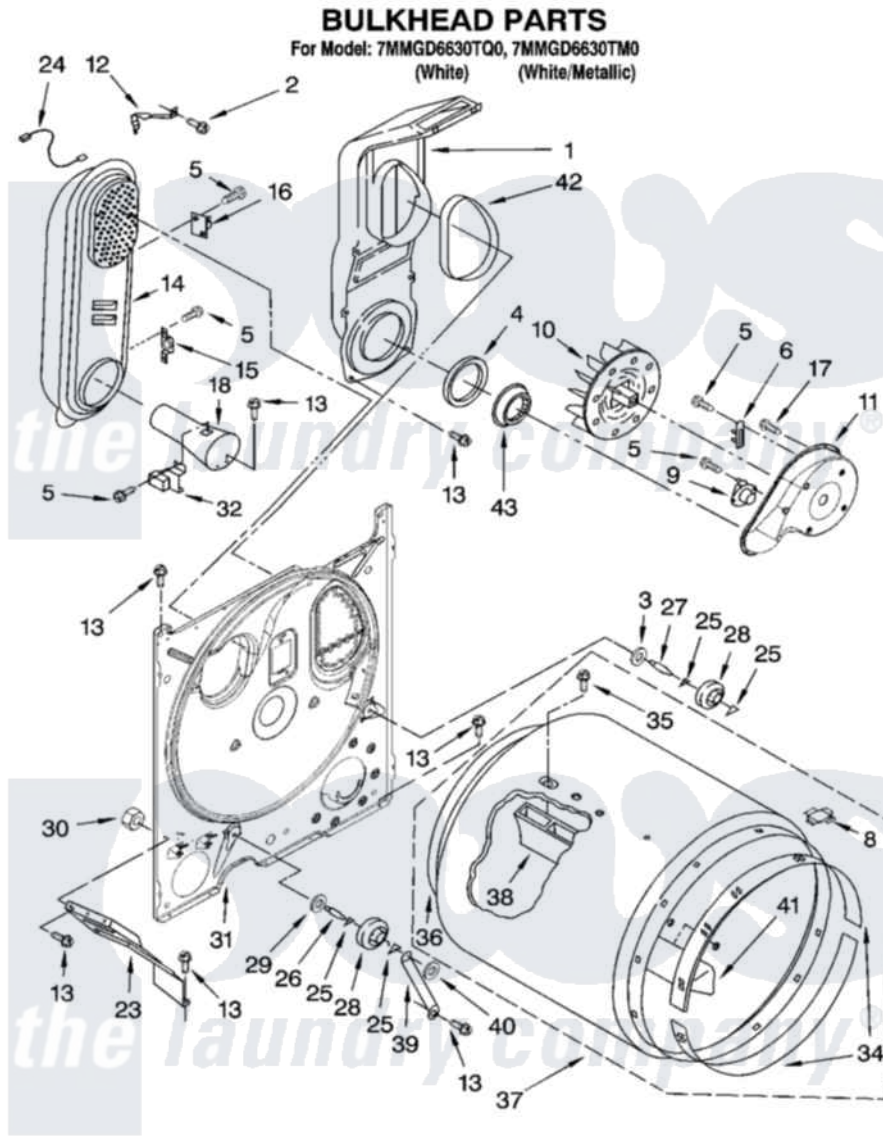

Maytag 7MMGD6630TM0 03 - BULKHEAD PARTS

W10129611

5

Maytag [Residential Maytag 7MMGD6630TM0 Dryer Parts](#) Parts Diagram 03 - BULKHEAD PARTS
 Click on the part number to view part

Item	Original Part Number	Replaced By	Status	Part Description
1	348368			Lint Chute Assembly
2	489463			Screw, 8-18 X 1/16
3	3388703			Washer, Support
4	347139			Seal, Lint Chute
5	90767			Screw, 8A X 3/8 HeX Washer Head Tapping
6	3392519			Thermal Limiter
8	8066086			Plug, Drum Hole
9	3387134			Thermostat, Internal-Bias
10	694089			Wheel, Blower
11	8577230			Housing, Blower
12	8066155			Clip, Heater Box
13	343641	681414		Screw, 10AB X 1/2
14	8530285	279980		Box
15	3403140			Thermostat, High-Limit 205F
16	3977394	279769		Cutoff-Tml
17	3390647	488729		Screw

18	8066049		Funnel, Burner Light
23	3406022		Bracket, Bulkhead
24	3401707		Jumper, Tco-High Limit
25	690997		Washer, Thrust
26	3399506	W10359270	Shaft, Drum Roller Threads
27	3399507	W10359269	Shaft, Drum Roller Threads
28	3397590	349241T	Support
29	348197		Washer, Support
30	3359452		Nut, Lock
31	3403491	279796	Bulkhead
32	338906		Radiant, Sensor
34	692526	279441	BeaRng-Rng
35	W10109200		Screw, Baffle Mounting
36	3406130	279857	Seal
37	695587		Drum Assembly
38	692490		Baffle, Drum
39	3976434		Bracket, Support Shaft
40	90296		Nut, Push On
41	3403636		Baffle, Drum
42	339956		Seal, Air Duct To Bulkhead
43	696302		Shield, Exhaust