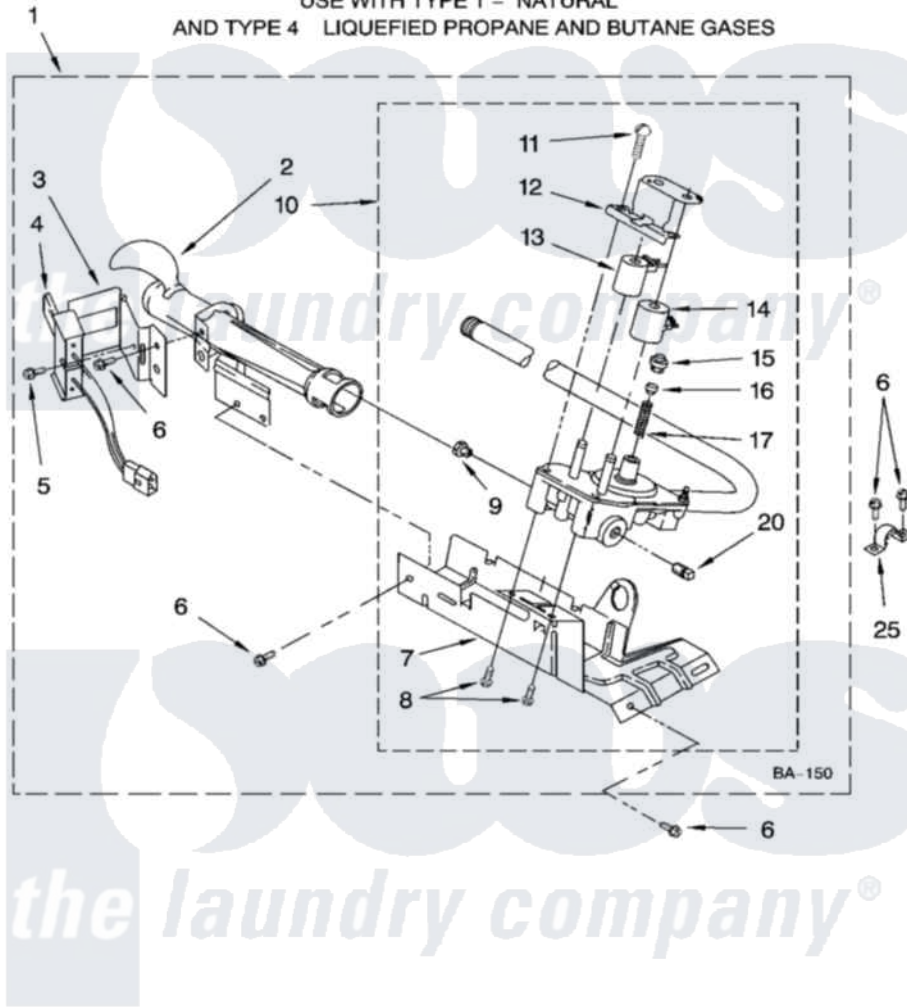

Maytag 7MMGD6630TM0 04 - 8318272 BURNER ASSEMBLY, OPTIONAL PARTS (NOT INCLUDED)

8318272 BURNER ASSEMBLY

For Model: 7MMGD6630TQ0, 7MMGD6630TM0

(White) (White/Metallic)

USE WITH TYPE 1 - NATURAL

AND TYPE 4 LIQUEFIED PROPANE AND BUTANE GASES

W10129611

7

Maytag [Residential Maytag 7MMGD6630TM0 Dryer Parts](#) Parts Diagram 04 - 8318272 BURNER ASSEMBLY, OPTIONAL PARTS (NOT INCLUDED).
Click on the part number to view part

Item	Original Part Number	Replaced By	Status	Part Description
1	8318272	W10465748		Burner-Gas
2	688617	693140		Burner
3	694298			Bracket, Ignitor
4	686590	279311		Ignitor
5	3393909			Screw, 8-32 X 7/8
6	343641	681414		Screw, 10AB X 1/2
7	693986			Base, Burner
8	3387057			Screw, 10-16 X 1/2 Orifice, Burner
9	234826			Orifice, Burner Type 1
"	229742			Orifice, Burner
"	234868			Orifice, Burner
10	8318277	W10337269		Valve-Gas
11	694421			Screw, Bracket Mounting
12	694538			Bracket, Shunt