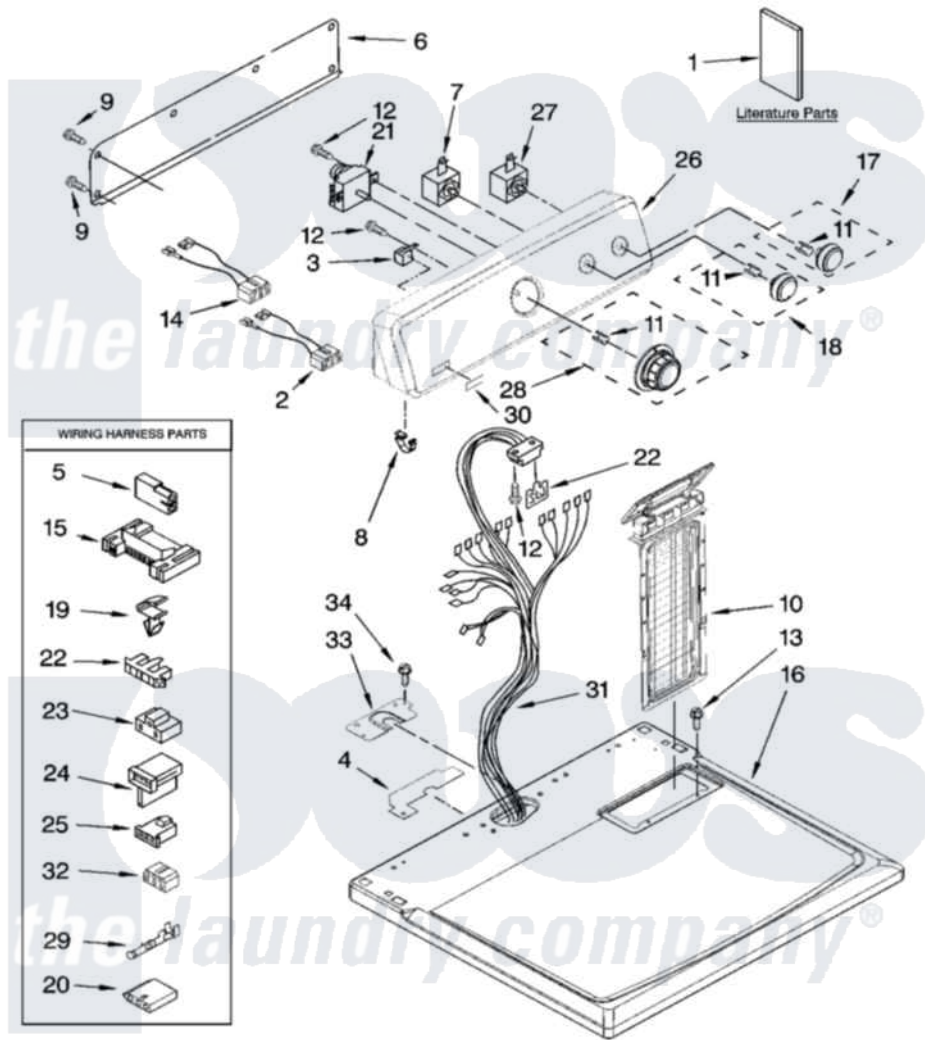

Maytag 7MMGD6630TM1 01 - TOP AND CONSOLE PARTS

TOP AND CONSOLE PARTS

For Model: 7MMGD6630TQ1, 7MMGD6630TM1
(White) (White/Metallic)

7-07 Litho in U.S.A.(LT)

1

Part No. W10155381 Rev. A

Maytag [Residential Maytag 7MMGD6630TM1 Dryer Parts](#) Parts Diagram 01 - TOP AND CONSOLE PARTS
Click on the part number to view part

Item	Original Part Number	Replaced By	Status	Part Description
1	W10118198		Not Available	Instructions, Installation
"	8576793		Not Available	Wiring Diagram
"	W10118199		Not Available	Sheet, Cycle Feature
2	W10119078		Not Available	Wire, Jumper Mini-Buzzer
3	694419			Mini-Buzzer
4	W10112603			Seal, Harness
5	717252			Receptacle, Terminal
6	W10112577			Panel, Rear Console
7	3405152			Switch, Wrinkle Shield
8	8312709			Clip-Console
9	693995			Screw, Hex Head
10	8565972			Screen, Lint
11	8536939			Clip, Knob
12	8533971	90767		Screw, 8A X 3/8 HeX Washer Head Tapping
13	688983	487240		Screw, For Mtg. Service Capacitor

14	W10119077		Wire, Jumper Gaurd On/Off
15	3395683		Receptacle, Multi-Terminal
16	W10112597	W10112599	Top
17	W10110031		Knob, Push-To-Start
18	W10110029		Knob, Control
19	3394427		Clip-Harness
20	3936144		Do-It-Yourself Repair Manuals
21	3976584		Timer Assembly
22	3397269		Connector, Timer
23	3401144		Connector
24	3403499		Connector, 2-Postion
25	3403498		Connector, 3-Position
26	W10116404	W10144635	Console
"	W10116403	W10144637	Console
27	3977456		Switch, Push-To-Start
28	W10110030		Timer Knob Assembly
29	94614		Terminal
30	W10112569	W10203949	Medallion
31	W10129558	Not Available	Harness, Wiring
32	3347243		Block, Disconnect
33	W10112578		Harness, Bracket
34	359625	487240	Screw, For Mtg. Service Capacitor