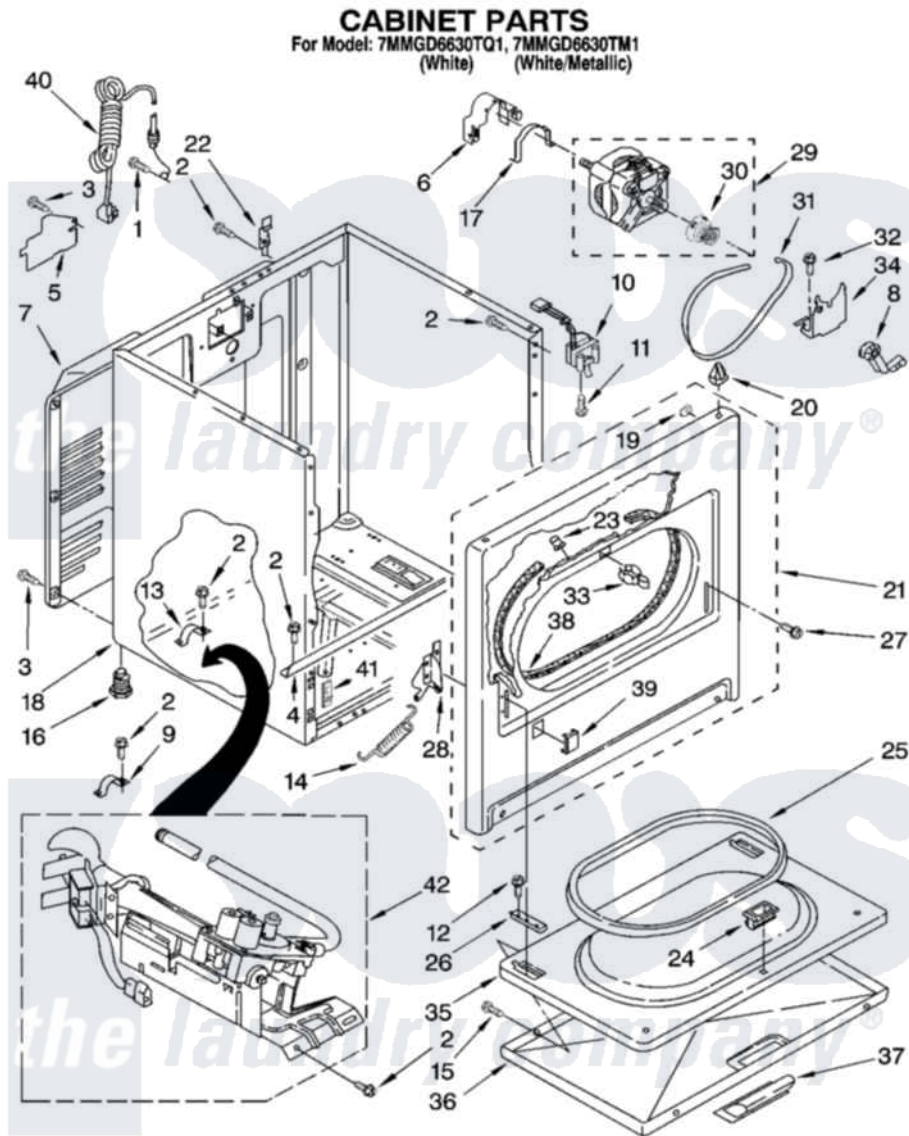

Maytag 7MMGD6630TM1 02 - CABINET PARTS

W10155381

3

Maytag [Residential Maytag 7MMGD6630TM1 Dryer Parts](#) Parts Diagram 02 - CABINET PARTS
Click on the part number to view part

Item	Original Part Number	Replaced By	Status	Part Description
1	697776	4331106		Screw, No.10-32 X 7/16
2	343641	681414		Screw, 10AB X 1/2
3	693995			Screw, Hex Head
4	8541400			Bracket, Cabinet
5	3396795			Cover, Terminal Block
6	3404162			Clamp, Motor
7	3396805	280043		Panel-Rear
8	691366			Idler And Pulley Assembly
9	3980175			Clamp, Elbow
10	3406109	3406107		Door Switch Assembly
11	697773	3395530		Screw
12	694091			Trim, Side Right Hand
13	341029			Clamp, Pipe Door Spring
14	W10041960			Spring, Door
15	3357011	308685		Side Trim)
16	3392100	49621		Feet-Leveling

"	279810		Foot-Optional
17	660658		Clamp, Motor Mounting 343481 685441
18	8530603	8533643	Cabinet
19	98234		Clip, U-Bend
20	690363	18776	Lock, Front Top
21	3395197	279740	Panel
22	8066217		Hinge, Top
23	685203	279220	Clip
24	3389441		Door Catch Assembly
25	3390731		Seal, Door
26	337189		Clip, Hinge
27	342043	486146	Screw
28	8066056		Hinge, Door
"	8066057		Hinge, Door
29	8066206	279827	Motor-Drive
30	8066184		Pulley, Motor
31	8066065	341241	Belt
32	3400500		Bolt, 3405245 5/16-18 X 3/4
33	696144	279570	Latch
34	348780		Base, Motor
35	695737		Door, Rear
36	3393549		Door, Front
37	W10116360		Handle, Door
38	3406129		Seal And Bearing Assembly
39	3394975		Plug, Front Panel
40	344020	3401402	Cord, Power
41	3394083		Clip, Front Panel
42	8318272	W10465748	Burner-Gas