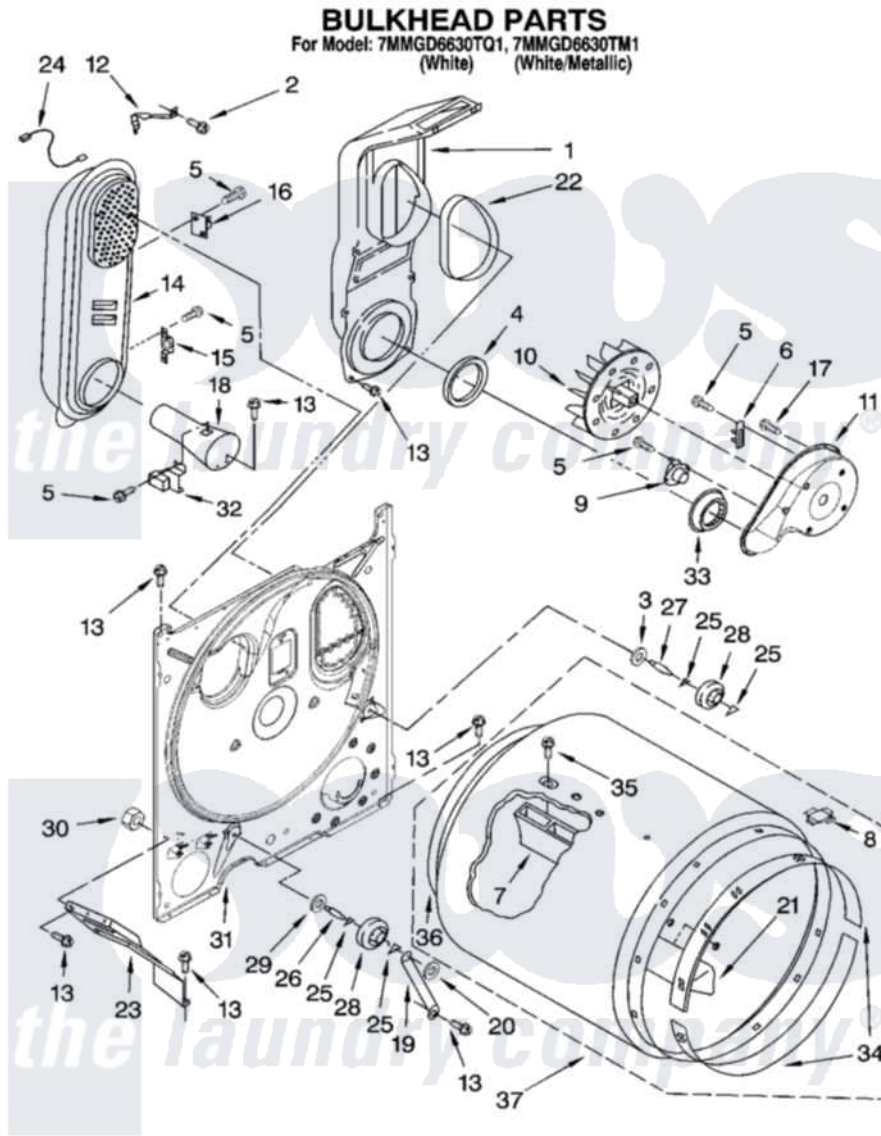

Maytag 7MMGD6630TM1 03 - BULKHEAD PARTS

W10155381

5

Maytag [Residential Maytag 7MMGD6630TM1 Dryer Parts](#) Parts Diagram 03 - BULKHEAD PARTS
Click on the part number to view part

Item	Original Part Number	Replaced By	Status	Part Description
1	348368			Lint Chute Assembly
2	489463			Screw, 8-18 X 1/16
3	3388703			Washer, Support
4	347139			Seal, Lint Chute
5	90767			Screw, 8A X 3/8 HeX Washer Head Tapping
6			Not Available	
7	692490			Baffle, Drum
8	8066086			Plug, Drum Hole
9	3387134			Thermostat, Internal-Bias
10	694089			Wheel, Blower
11	8577230			Housing, Blower
12	8066155			Clip, Heater Box
13	343641	681414		Screw, 10AB X 1/2
14	8530285	279980		Box
15	3403140			Thermostat, High-Limit 205F
16	280010			Kit, Thermal Cut-Off

17	3390647	488729	Screw
18	8066049		Funnel, Burner Light
19	3976434		Bracket, Support Shaft
20	90296		Nut, Push On
21	3403636		Baffle, Drum
22	339956		Seal, Air Duct To Bulkhead
23	3406022		Bracket, Bulkhead
24	3401707		Jumper, Tco-High Limit
25	690997		Washer, Thrust
26	3399506	W10359270	Shaft, Drum Roller Threads
27	3399507	W10359269	Shaft, Drum Roller Threads
28	3397590	349241T	Support
29	348197		Washer, Support
30	3359452		Nut, Lock
31	3403491	279796	Bulkhead
32	338906		Radiant, Sensor
33	696302		Shield, Exhaust
34	692526	279441	BeaRng-Rng
35	W10109200		Screw, Baffle Mounting
36	3406130	279857	Seal
37	695587		Drum Assembly