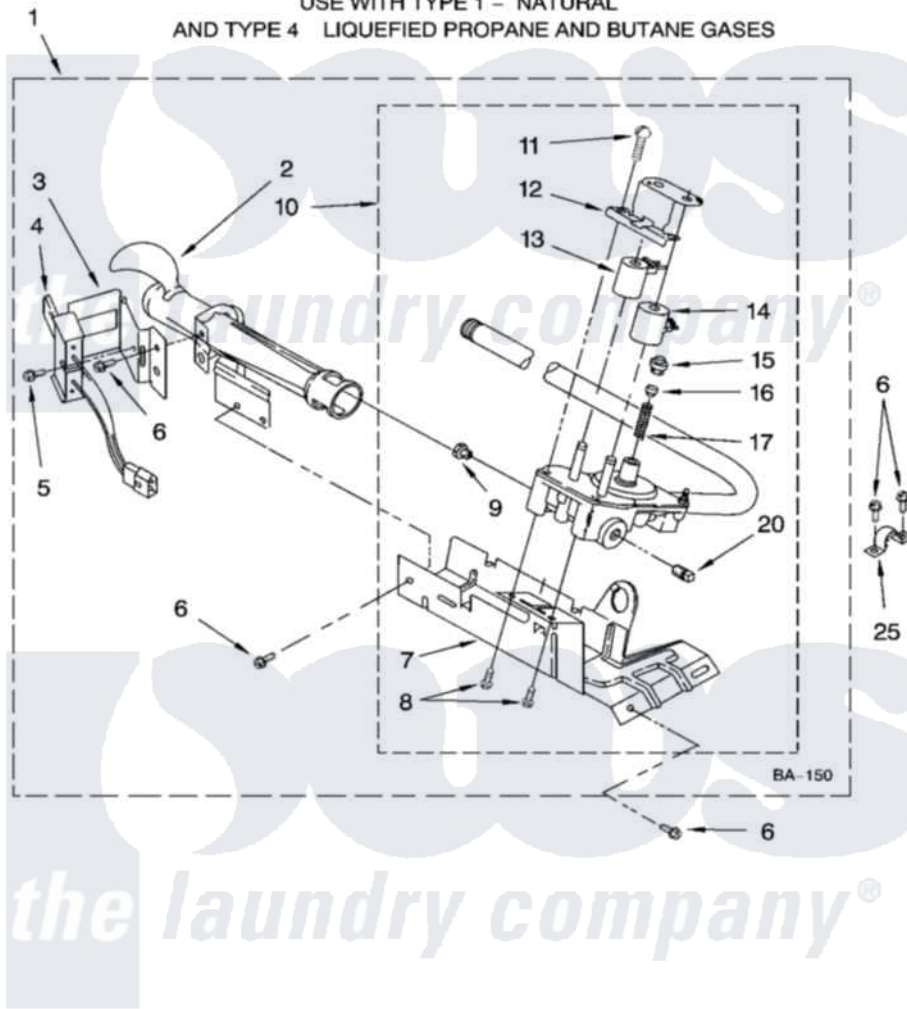

Maytag 7MMGD6630TM1 04 - 8318272 BURNER ASSEMBLY, OPTIONAL PARTS (NOT INCLUDED)

8318272 BURNER ASSEMBLY

For Model: 7MMGD6630TQ1, 7MMGD6630TM1
(White) (White/Metallic)

USE WITH TYPE 1 - NATURAL
AND TYPE 4 LIQUEFIED PROPANE AND BUTANE GASES

W10155381

7

Maytag [Residential Maytag 7MMGD6630TM1 Dryer Parts](#) Parts Diagram 04 - 8318272 BURNER ASSEMBLY, OPTIONAL PARTS (NOT INCLUDED).
Click on the part number to view part

Item	Original Part Number	Replaced By	Status	Part Description
1	8318272	W10465748		Burner-Gas
2	688617	693140		Burner
3	694298			Bracket, Ignitor
4	686590	279311		Ignitor
5	3393909			Screw, 8-32 X 7/8
6	343641	681414		Screw, 10AB X 1/2
7	693986			Base, Burner
8	3387057			Screw, 10-16 X 1/2 Orifice, Burner
9	234826			Orifice, Burner Type 1
"	229742			Orifice, Burner
"	234868			Orifice, Burner
10	8318277	W10337269		Valve-Gas
11	694421			Screw, Bracket Mounting
12	694538			Bracket, Shunt