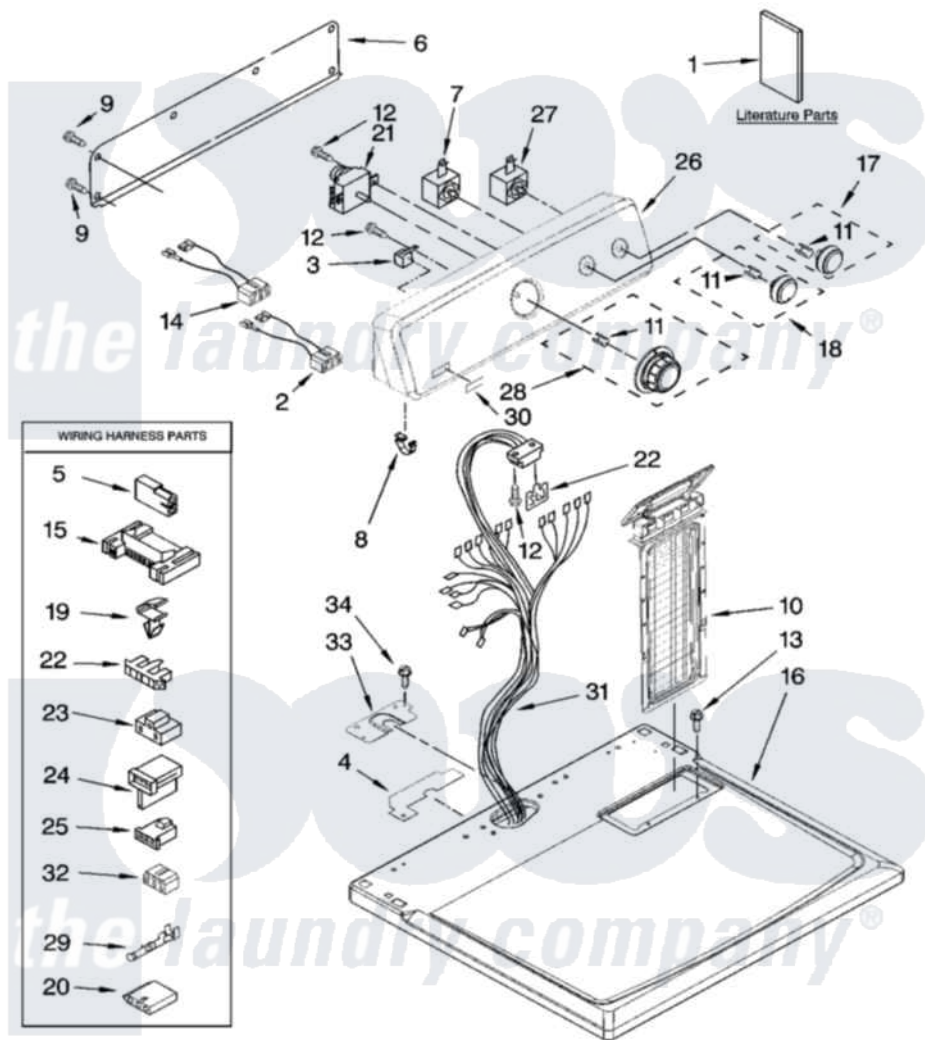

# Maytag 7MMGD6630TQ1 01 - TOP AND CONSOLE PARTS

## TOP AND CONSOLE PARTS

For Model: 7MMGD6630TQ1, 7MMGD6630TM1  
(White) (White/Metallic)

7-07 Litho in U.S.A.(LT)

1

Part No. W10155381 Rev. A

Maytag [Residential Maytag 7MMGD6630TQ1 Dryer Parts](#) Parts Diagram 01 - TOP AND CONSOLE PARTS

[Click on the part number to view part](#)

Item	Original Part Number	Replaced By	Status	Part Description
1	W10118198		Not Available	Instructions, Installation
"	8576793		Not Available	Wiring Diagram
"	W10118199		Not Available	Sheet, Cycle Feature
2	W10119078		Not Available	Wire, Jumper Mini-Buzzer
3	<a href="#">694419</a>			Mini-Buzzer
4	<a href="#">W10112603</a>			Seal, Harness
5	<a href="#">717252</a>			Receptacle, Terminal
6	<a href="#">W10112577</a>			Panel, Rear Console
7	<a href="#">3405152</a>			Switch, Wrinkle Shield
8	<a href="#">8312709</a>			Clip-Console
9	<a href="#">693995</a>			Screw, Hex Head
10	<a href="#">8565972</a>			Screen, Lint
11	<a href="#">8536939</a>			Clip, Knob
12	8533971	<a href="#">90767</a>		Screw, 8A X 3/8 HeX Washer Head Tapping
13	688983	<a href="#">487240</a>		Screw, For Mtg. Service Capacitor