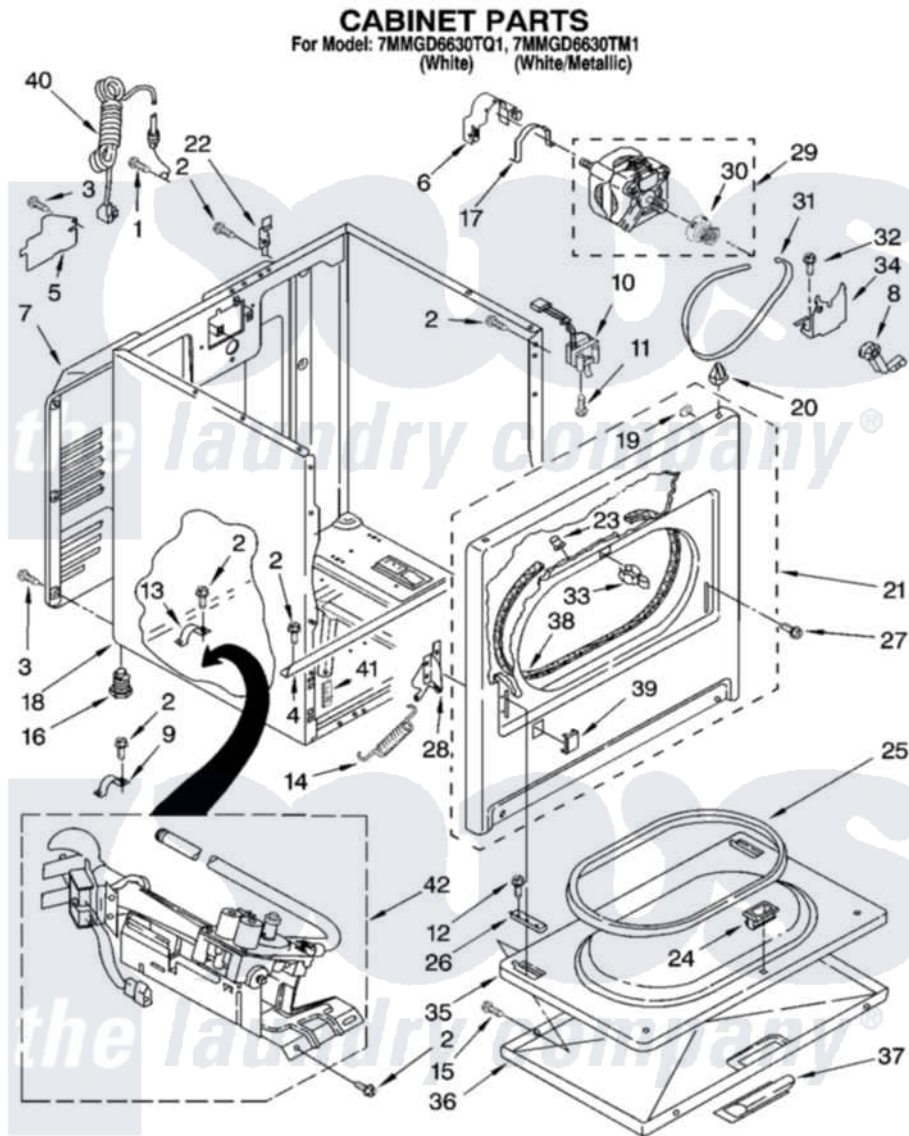

Maytag 7MMGD6630TQ1 02 - CABINET PARTS

W10155381

3

Maytag [Residential Maytag 7MMGD6630TQ1 Dryer Parts](#) Parts Diagram 02 - CABINET PARTS
Click on the part number to view part

Item	Original Part Number	Replaced By	Status	Part Description
1	697776	4331106		Screw, No.10-32 X 7/16
2	343641	681414		Screw, 10AB X 1/2
3	693995			Screw, Hex Head
4	8541400			Bracket, Cabinet
5	3396795			Cover, Terminal Block
6	3404162			Clamp, Motor
7	3396805	280043		Panel-Rear
8	691366			Idler And Pulley Assembly
9	3980175			Clamp, Elbow
10	3406109	3406107		Door Switch Assembly
11	697773	3395530		Screw
12	694091			Trim, Side Right Hand
13	341029			Clamp, Pipe Door Spring
14	W10041960			Spring, Door
15	3357011	308685		Side Trim)
16	3392100	49621		Feet-Leveling

"	279810		Foot-Optional
17	660658		Clamp, Motor Mounting 343481 685441
18	8530603	8533643	Cabinet
19	98234		Clip, U-Bend
20	690363	18776	Lock, Front Top
21	3395197	279740	Panel
22	8066217		Hinge, Top
23	685203	279220	Clip
24	3389441		Door Catch Assembly
25	3390731		Seal, Door
26	337189		Clip, Hinge
27	342043	486146	Screw
28	8066056		Hinge, Door
"	8066057		Hinge, Door
29	8066206	279827	Motor-Drive
30	8066184		Pulley, Motor
31	8066065	341241	Belt
32	3400500		Bolt, 3405245 5/16-18 X 3/4
33	696144	279570	Latch
34	348780		Base, Motor
35	695737		Door, Rear
36	3393549		Door, Front
37	W10116360		Handle, Door
38	3406129		Seal And Bearing Assembly
39	3394975		Plug, Front Panel
40	344020	3401402	Cord, Power
41	3394083		Clip, Front Panel
42	8318272	W10465748	Burner-Gas