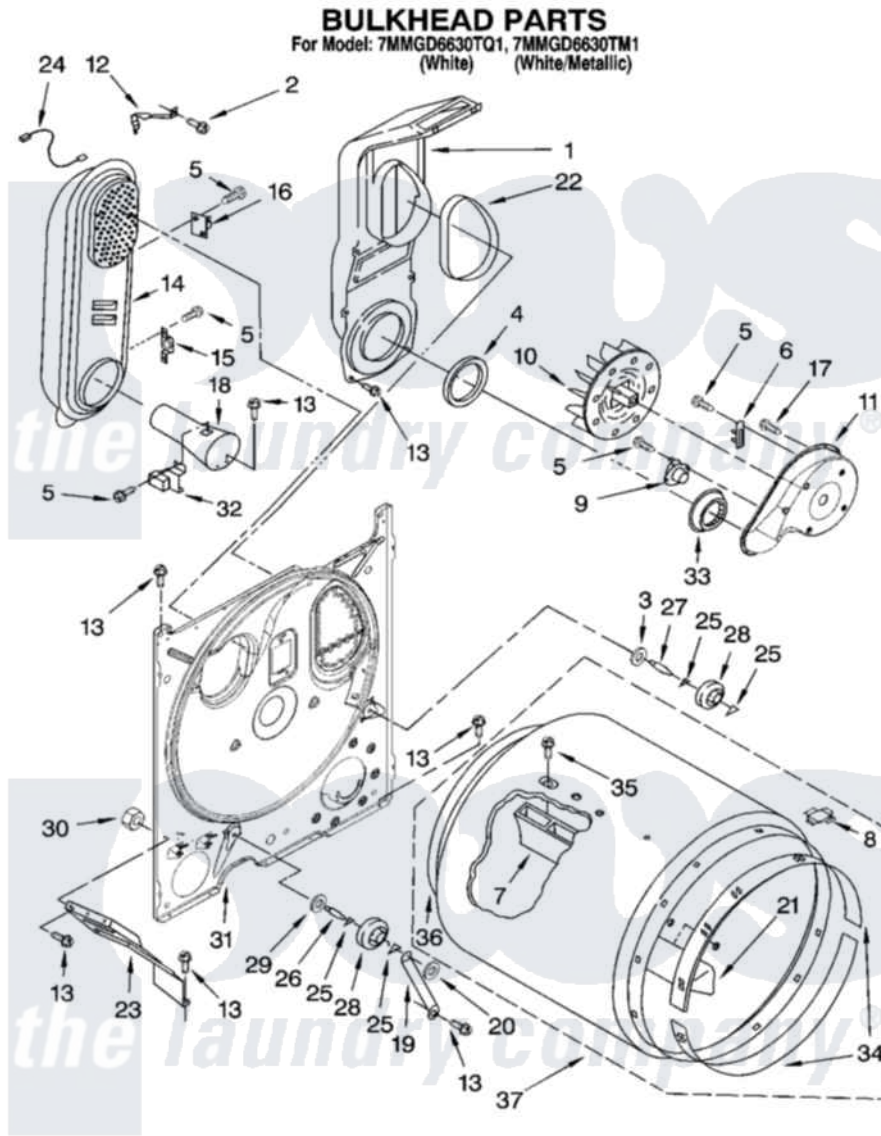

# Maytag 7MMGD6630TQ1 03 - BULKHEAD PARTS

W10155381

5

Maytag [Residential Maytag 7MMGD6630TQ1 Dryer Parts](#) Parts Diagram 03 - BULKHEAD PARTS  
 Click on the part number to view part

Item	Original Part Number	Replaced By	Status	Part Description
1	<a href="#">348368</a>			Lint Chute Assembly
2	<a href="#">489463</a>			Screw, 8-18 X 1/16
3	<a href="#">3388703</a>			Washer, Support
4	<a href="#">347139</a>			Seal, Lint Chute
5	<a href="#">90767</a>			Screw, 8A X 3/8 HeX Washer Head Tapping
6			Not Available	
7	<a href="#">692490</a>			Baffle, Drum
8	<a href="#">8066086</a>			Plug, Drum Hole
9	<a href="#">3387134</a>			Thermostat, Internal-Bias
10	<a href="#">694089</a>			Wheel, Blower
11	<a href="#">8577230</a>			Housing, Blower
12	<a href="#">8066155</a>			Clip, Heater Box
13	343641	<a href="#">681414</a>		Screw, 10AB X 1/2
14	8530285	<a href="#">279980</a>		Box
15	<a href="#">3403140</a>			Thermostat, High-Limit 205F
16	<a href="#">280010</a>			Kit, Thermal Cut-Off

17	3390647	<a href="#">488729</a>	Screw
18	<a href="#">8066049</a>		Funnel, Burner Light
19	<a href="#">3976434</a>		Bracket, Support Shaft
20	<a href="#">90296</a>		Nut, Push On
21	<a href="#">3403636</a>		Baffle, Drum
22	<a href="#">339956</a>		Seal, Air Duct To Bulkhead
23	<a href="#">3406022</a>		Bracket, Bulkhead
24	<a href="#">3401707</a>		Jumper, Tco-High Limit
25	<a href="#">690997</a>		Washer, Thrust
26	3399506	<a href="#">W10359270</a>	Shaft, Drum Roller Threads
27	3399507	<a href="#">W10359269</a>	Shaft, Drum Roller Threads
28	3397590	<a href="#">349241T</a>	Support
29	<a href="#">348197</a>		Washer, Support
30	<a href="#">3359452</a>		Nut, Lock
31	3403491	<a href="#">279796</a>	Bulkhead
32	<a href="#">338906</a>		Radiant, Sensor
33	<a href="#">696302</a>		Shield, Exhaust
34	692526	<a href="#">279441</a>	BeaRng-Rng
35	<a href="#">W10109200</a>		Screw, Baffle Mounting
36	3406130	<a href="#">279857</a>	Seal
37	<a href="#">695587</a>		Drum Assembly