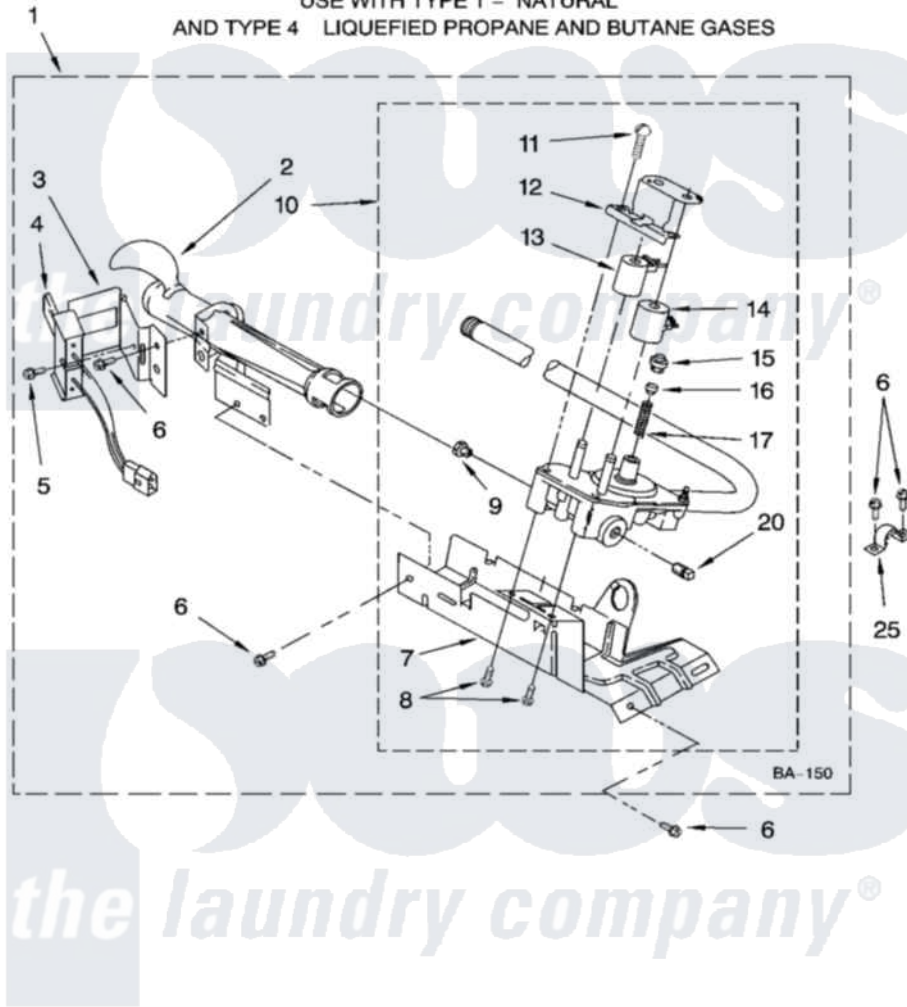

Maytag 7MMGD6630TQ1 04 - 8318272 BURNER ASSEMBLY, OPTIONAL PARTS (NOT INCLUDED)

8318272 BURNER ASSEMBLY

For Model: 7MMGD6630TQ1, 7MMGD6630TM1
(White) (White/Metallic)

USE WITH TYPE 1 - NATURAL
AND TYPE 4 LIQUEFIED PROPANE AND BUTANE GASES

W10155381

7

Maytag [Residential Maytag 7MMGD6630TQ1 Dryer Parts](#) Parts Diagram 04 - 8318272 BURNER ASSEMBLY, OPTIONAL PARTS (NOT INCLUDED).
Click on the part number to view part

Item	Original Part Number	Replaced By	Status	Part Description
1	8318272	W10465748		Burner-Gas
2	688617	693140		Burner
3	694298			Bracket, Ignitor
4	686590	279311		Ignitor
5	3393909			Screw, 8-32 X 7/8
6	343641	681414		Screw, 10AB X 1/2
7	693986			Base, Burner
8	3387057			Screw, 10-16 X 1/2 Orifice, Burner
9	234826			Orifice, Burner Type 1
"	229742			Orifice, Burner
"	234868			Orifice, Burner
10	8318277	W10337269		Valve-Gas
11	694421			Screw, Bracket Mounting
12	694538			Bracket, Shunt