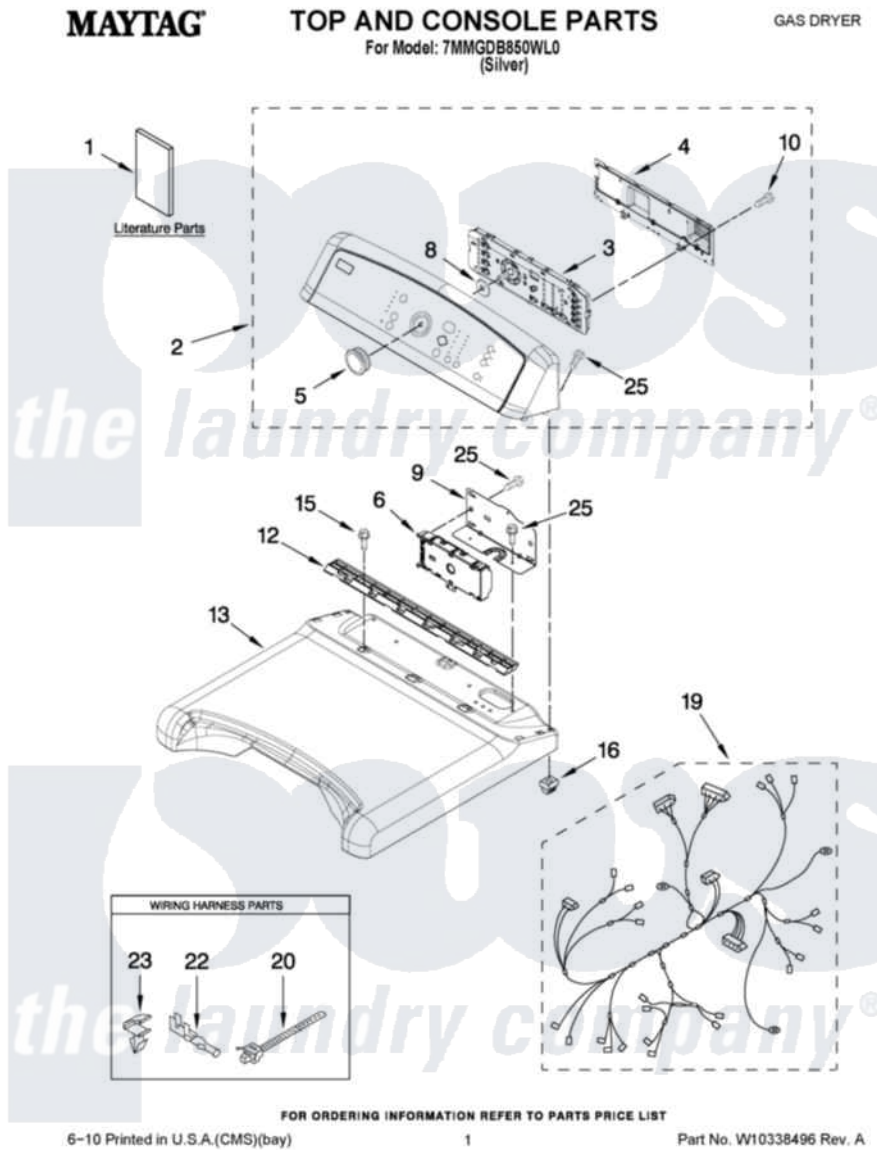

# Maytag 7MMGDB850WL0 01 - TOP AND CONSOLE PARTS

Maytag [Residential Maytag 7MMGDB850WL0 Dryer Parts](#) Parts Diagram 01 - TOP AND CONSOLE PARTS  
Click on the part number to view part

Item	Original Part Number	Replaced By	Status	Part Description
1	W10156734		Not Available	Tech, Sheet
"	W10201177		Not Available	Guide, Use & Care
2	<a href="#">W10252469</a>			Panel, Console
3	W10051114	<a href="#">W10336131</a>		User Interface
4	<a href="#">W10051124</a>			Cover, Rear
5	<a href="#">W10051126</a>			Knob Assembly
6	<a href="#">W10111620</a>			Control Electronic
8	<a href="#">8572039</a>			Seal, User Interface
9	<a href="#">8563853</a>			Bracket, Machine Controller
10	<a href="#">W10003770</a>			Screw, 6-19 X 1/2
12	<a href="#">W10110295</a>			Bracket, Console
13	<a href="#">W10283289</a>			Top
15	337686		Not Available	SCREW, 8-18 X .500
16	<a href="#">W10112673</a>			Screw, Grommet
19	<a href="#">W10319803</a>			Harness, Wiring Main
20	<a href="#">3391018</a>			Tie Cable