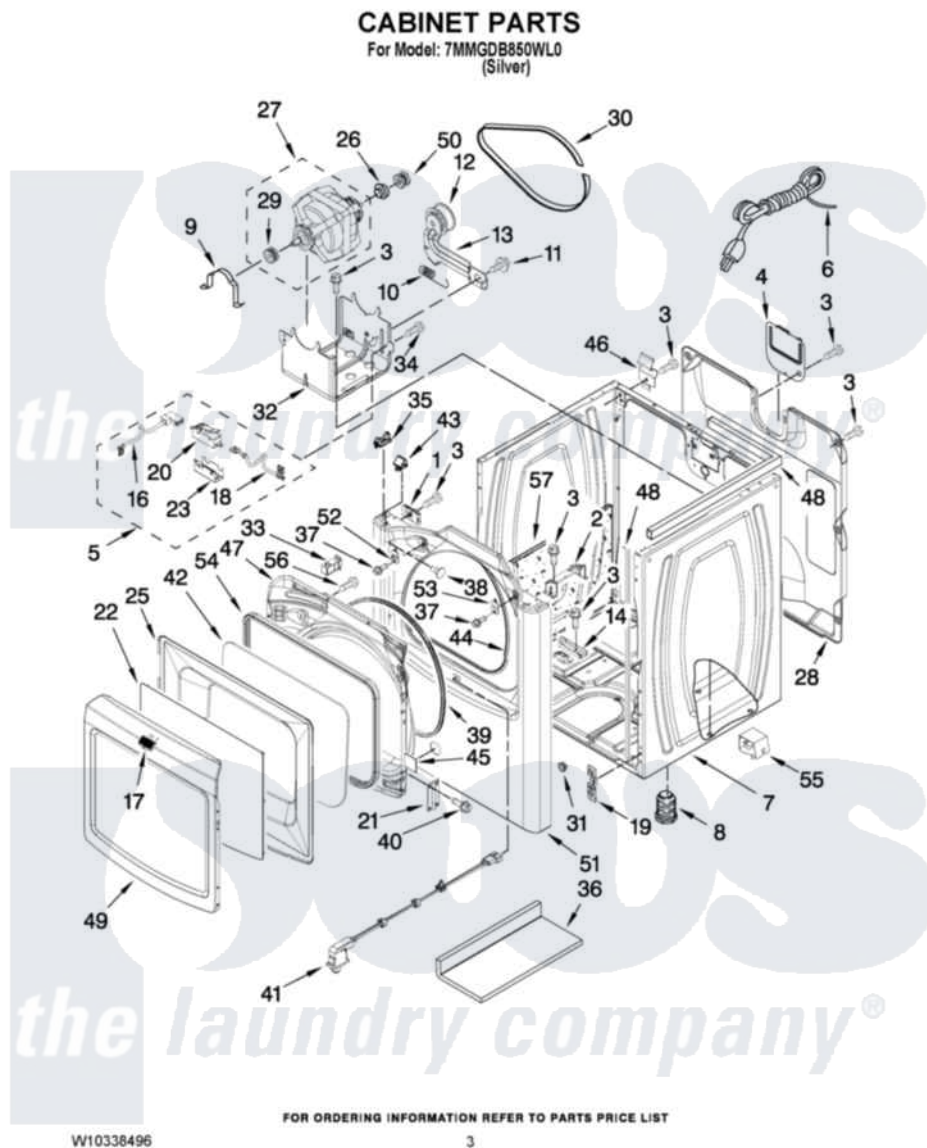

Maytag 7MMGDB850WL0 02 - CABINET PARTS

Maytag Residential Maytag 7MMGDB850WL0 Dryer Parts Parts Diagram 02 - CABINET PARTS
Click on the part number to view part

Item	Original Part Number	Replaced By	Status	Part Description
1	W10007520			Clip, Ground
2	8544753			Bracket, Burner
3	3390631			Screw, 10-16 X 3/8
4	8558833			Plate, Cover Terminal Block
5	8564012			Switch, Assembly
6	344020	3401402		Cord, Power
7	W10283292			Cabinet
8	3392100	49621		Feet-Leveling
"	279810			Foot-Optional
9	660658			Clamp, Motor Mounting 343481 685441
10	3387374			Spring, Idler
11	3389420			Retainer-Idler 1/4-20 X 1/16
12	3388672	279640		Pulley-Idr
13	8547160			Pulley Assembly
14	W10201446			Bracket-Gas Pipe
16	8539892			Wire-Motor To Belt Switch

17	W10323735		Badge
18	W10167613		Wire, Belt Switch
19	3394083		Clip, Front Panel
20	8564010		Assembly, Switch And Actuator
21	W10252472		Hinge Assembly
22	W10111858		Glass,
23	8564011		Bracket-Switch
25	W10111880		Bezel, Door
26	3393657		Restrainer, Belt
27	W10136932		Motor, Assembly 60 Hz
28	W10140148		Panel, Rear
29	W10139247		Pulley, Blower
30	W10136934		Belt, Drive
31	8578560		Hole, Plug
32	8547158		Bracket, Motor
33	W10111905		Assembly, Door Catch
34	W10002600		Screw, 6-20 X 1 1/4
35	8568303		Locator, Snap Down
36	W10215725		Cover, Door Switch
37	3400805		Screw, 8-18 X 3/64
38	W10144494		Plug-Hole
39	W10221653	W10239307	Seal-Door
40	342055	488627	Screw
41	W10201785		Door Switch Assembly
42	W10111857		Glass, Inner Door
43	8576625		Lock, Front Top
44	W10044490		Seal, Front Panel
45	W10249704		Plug, Front Panel
46	238088	8066217	Hinge, Top
47	W10111900		Door, Inner
48	W10224768		Seal, Foam Spill Guard
49	W10252478		Door, Outer
50	W10136930		Pulley,
51	W10283296		Panel, Front
52	W10111906	W10295405	Strike
53	W10111888		Plug, Strike
54	W10111859		Gasket, Inner Door
55	W10183818		Cover, Gas Valve
56	3393008	308685	Side Trim)
57	W10123956		Dampening Panel