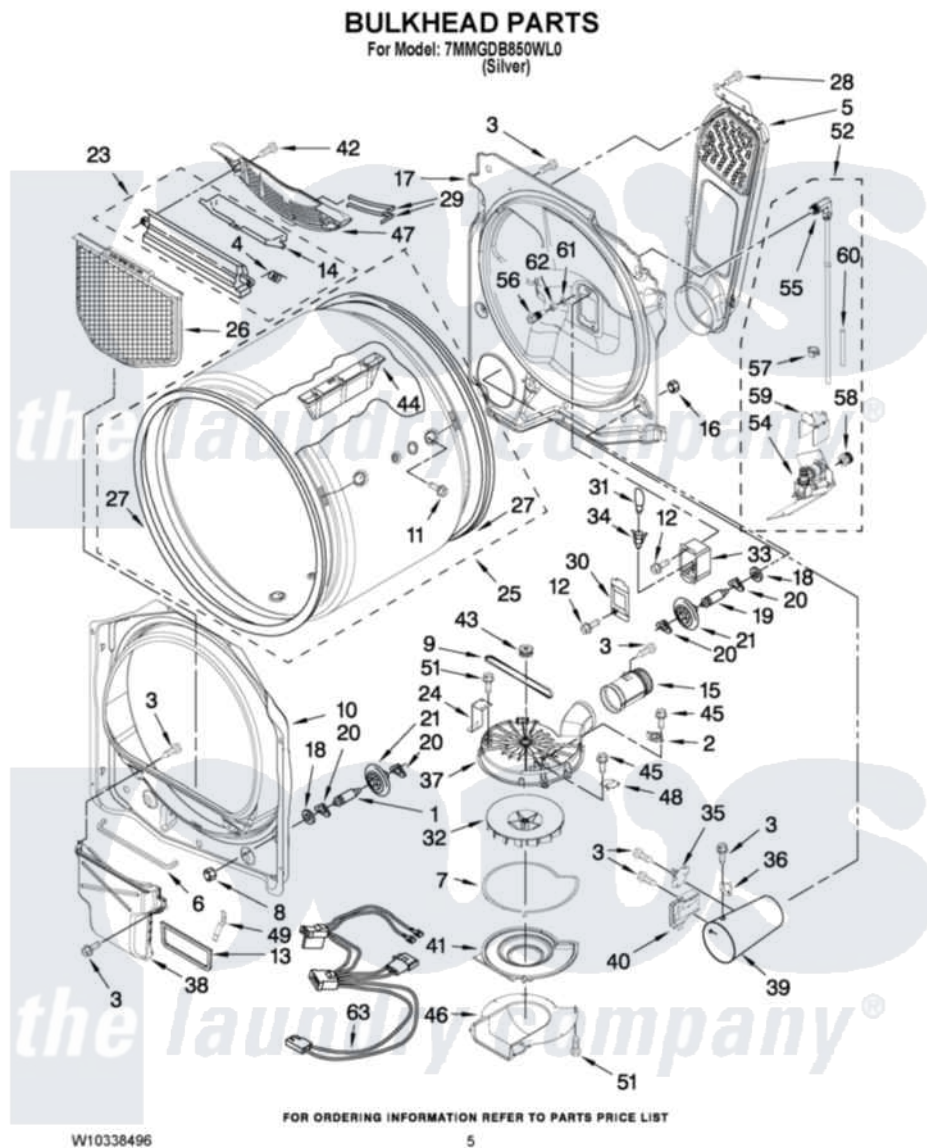

Maytag 7MMGDB850WL0 03 - BULKHEAD PARTS

Maytag [Residential Maytag 7MMGDB850WL0 Dryer Parts](#) Parts Diagram 03 - BULKHEAD PARTS
Click on the part number to view part

Item	Original Part Number	Replaced By	Status	Part Description
1	8575324	W10359271		Shaft, Drum Roller Threads
2	8577274			Thermostat 295F
3	90767			Screw, 8A X 3/8 HeX Washer Head Tapping
4	3394986			Spring, Lint Screen Door
5	8544757			Air Duct Assembly
6	697813			Seal, Outlet Housing
7	8573068			Seal, Blower Cover
8	3934666	W10080210		Nut, 3/8 X 16
9	8544742			Belt, Blower
10	8557244			Bulkhead, Front
11	W10219342			Screw, Baffle Mounting
12	3390647	488729		Screw
13	8544721			Seal, Lint Duct
14	3394984	8563758		Door, Lint Screen
15	8544755			Exhaust Pipe
16	W10001120	W10080190		Nut, 3/8-16