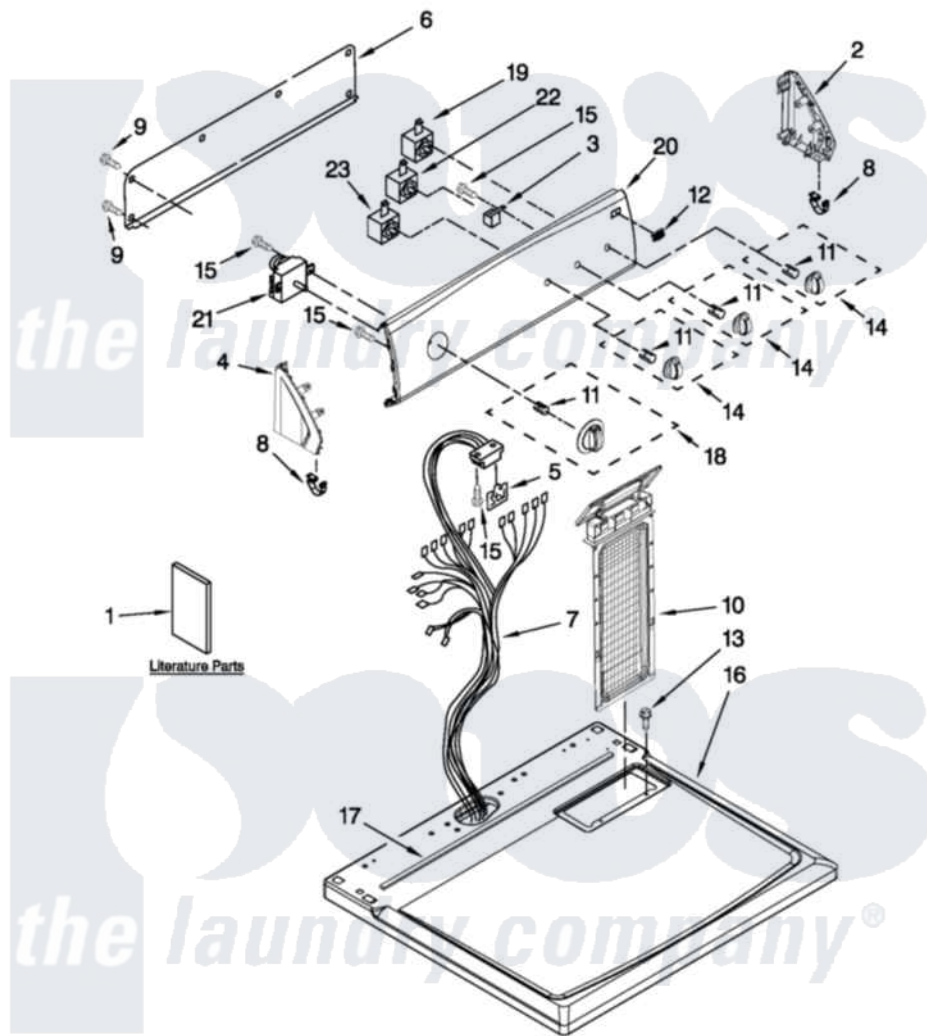

Maytag 7MMGDC300YW1 01 - TOP AND CONSOLE PARTS

MAYTAG

TOP AND CONSOLE PARTS

29" GAS DRYER

For Model: 7MMGDC300YW1
(White/Grey)

FOR ORDERING INFORMATION REFER TO PARTS PRICE LIST

11-11 Litho in U.S.A. (JLP)(bay)

1

Part No. W10454651 Rev. A

Maytag [Residential Maytag 7MMGDC300YW1 Dryer Parts](#) Parts Diagram 01 - TOP AND CONSOLE PARTS

[Click on the part number to view part](#)

Item	Original Part Number	Replaced By	Status	Part Description
1	W10368976		Not Available	USE & CARE GUIDE
"	W10329763		Not Available	INSTRUCTIONS, INSTALLATION
"	W10337814		Not Available	WIRING DIAGRAM
2	W10251355			Cap, End
3	694419			Mini-Buzzer
4	W10251358			Cap, End
5	8558178			Control, Electronic
6	8274261			Do-It-Yourself Repair Manuals
7	W10328032			Harness, Wiring
8	8312709			Clip-Console
9	693995			Screw, Hex Head
10	8565972			Screen, Lint
11	8536939			Clip, Knob
12	W10199708			Badge, Maytag
13	688983	487240		Screw, For Mtg. Service Capacitor

14	W10192636		Knob, Control
15	3348629	90767	Screw, 8A X 3/8 HeX Washer Head Tapping
16	W10225059		Top And Seal Assembly
17	W10316616		Foam Seal Top
18	W10169851	W10327522	Knob, Timer Assembly
19	W10117655		Switch, Push-To-Start
20	W10354027		Console Panel And Bracket Assembly
21	W10337521		Timer Assembly
22	3399639		Switch, Rotary Temperature
23	3405156		Switch, Rotary