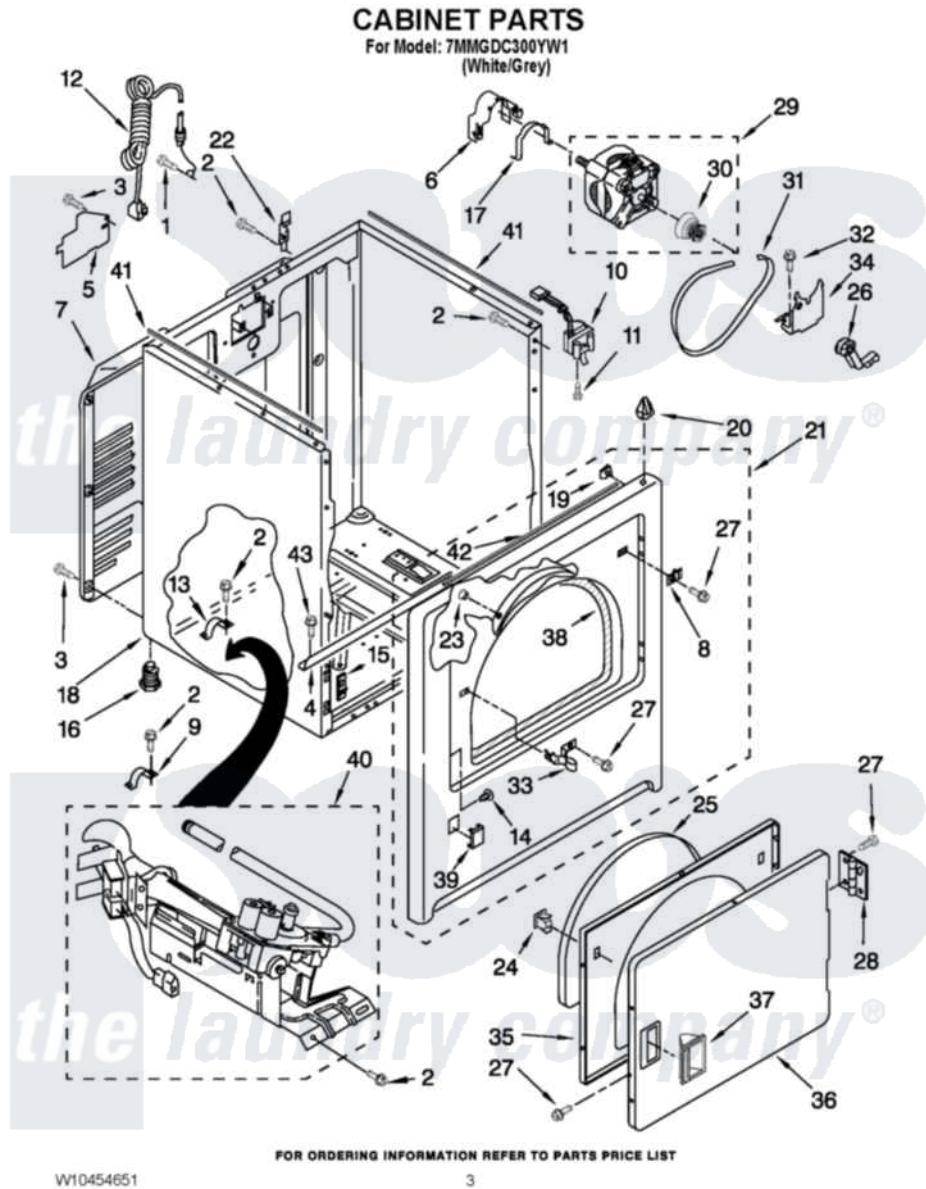

Maytag 7MMGDC300YW1 02 - CABINET PARTS

Maytag [Residential Maytag 7MMGDC300YW1 Dryer Parts](#) Parts Diagram 02 - CABINET PARTS
Click on the part number to view part

Item	Original Part Number	Replaced By	Status	Part Description
1	3390631			Screw, 10-16 X 3/8
2	343641	681414		Screw, 10AB X 1/2
3	693995			Screw, Hex Head
4	W10236073			Bracket, Cabinet
5	3396795			Cover, Terminal Block
6	3404162			Clamp, Motor
7	3396805	280043		Panel-Rear
8	3403630			Plug, Strike Hole
9	3980175			Clamp, Elbow
10	3406107			Door Switch Assembly
11	697773	3395530		Screw
12	W10440460			Cord, Power
13	341029			Clamp, Pipe Door Spring
14	3404413			Plug, Hinge Hole
15	3394083			Clip, Front Panel
16	3392100	49621		Feet-Leveling

NI	279810		Foot-Optional
17	W10121316		Plug, Multivent
18	W10224934		Cabinet
19	98234		Clip, U-Bend
20	690363	18776	Lock, Front Top
21	W10224857	W10242624	Panel
22	8066217		Hinge, Top
23	685203	279220	Clip
24	3389441		Door Catch Assembly
25	3405246		Seal, Door Push-To-Start
26	691366		Idler And Pulley Assembly
27	342055	488627	Screw
28	W10362431		Hinge And Pin Assembly
29	8066206	279827	Motor-Drive
30	8066184		Pulley, Motor
31	W10198086		Belt, Drive
32	3400500		Bolt, 3405245 5/16-18 X 3/4
33	3403431		Strike, Panel
34	348780		Base, Motor
35	3402341		Door, Inner
36	3402335		Door, Front
37	8565970		Handle, Door
38	3406129		Seal And Bearing Assembly
39	8564457		Plug, Front Panel
40	W10336852	W10465748	Burner-Gas
41	W10316529		Foam-Seal Cabinet
42	W10316619		Seal, Spill Guard Foam
43	3390647	488729	Screw