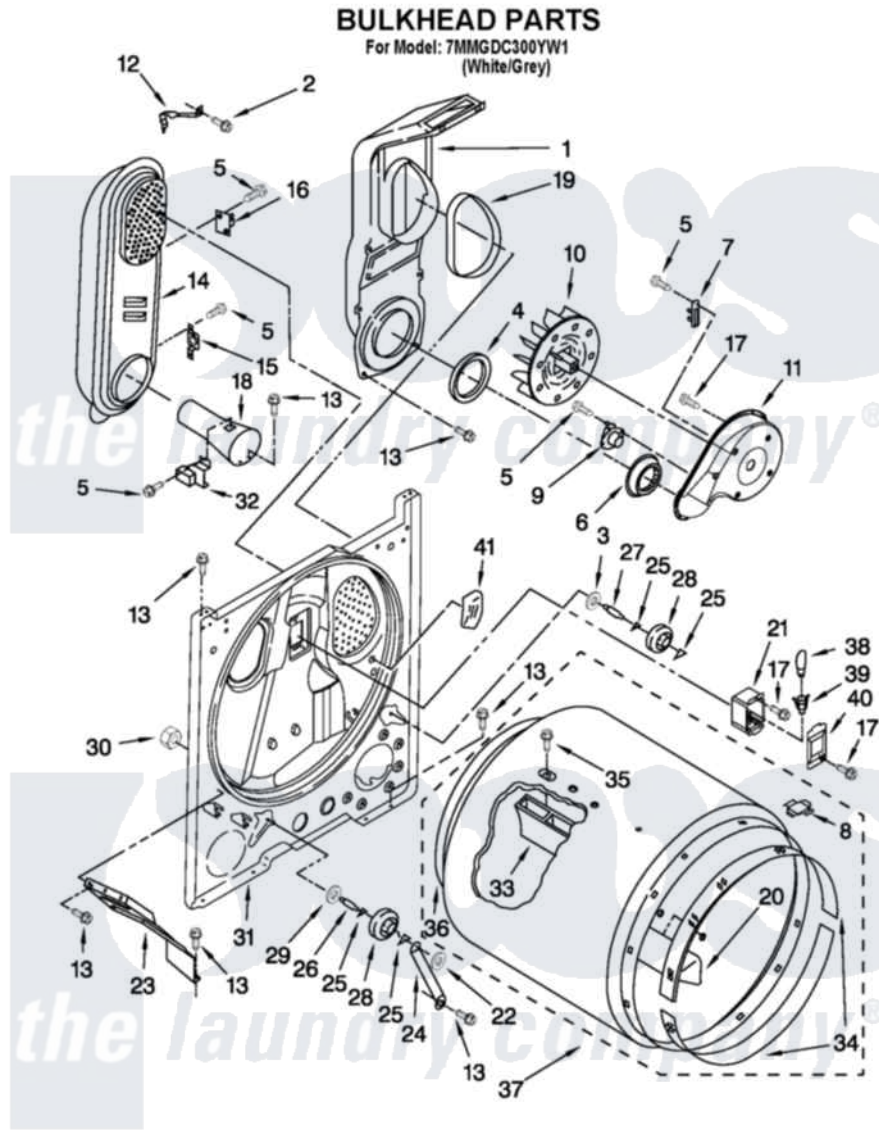

Maytag 7MMGDC300YW1 03 - BULKHEAD PARTS

FOR ORDERING INFORMATION REFER TO PARTS PRICE LIST

W10454651

5

Maytag [Residential Maytag 7MMGDC300YW1 Dryer Parts](#) Parts Diagram 03 - BULKHEAD PARTS
Click on the part number to view part

Item	Original Part Number	Replaced By	Status	Part Description
1	348368			Lint Chute Assembly
2	489463			Screw, 8-18 X 1/16
3	3388703			Washer, Support
4	347139			Seal, Lint Chute
5	90767			Screw, 8A X 3/8 HeX Washer Head Tapping
6	696302			Shield, Exhaust
7	3392519			Thermal Limiter
8	8066086			Plug, Drum Hole
9	8318268			Thermostat, Internal-Bias
10	694089			Wheel, Blower
11	8577230			Housing, Blower
12	8066155			Clip, Heater Box
13	343641	681414		Screw, 10AB X 1/2
14	8530285	279980		Box
15	W10423382			Thermostat, High Limit 205F
16	280010			Kit, Thermal Cut-Off

17	3390647	488729	Screw
18	8066049		Funnel, Burner Light
19	339956		Seal, Air Duct To Bulkhead
20	3403636		Baffle, Drum
21	3977373		Bracket, Drum Light
22	90296		Nut, Push On
23	3406022		Bracket, Bulkhead
24	3976434		Bracket, Support Shaft
25	690997		Washer, Thrust
26	W10359270		Shaft, Drum Roller Threads
27	W10359269		Shaft, Drum Roller Threads
28	W10314171		Roller, Support Assembly
29	348197		Washer, Support
30	W10298789		Nut, Push-In
31	3403494	279797	Bulkhead
32	338906		Radiant, Sensor
33	692490		Baffle, Drum
34	692526	279441	BeaRng-Rng
35	W10219342		Screw, Baffle Mounting
36	W10352407	279857	Seal
37	695587		Drum Assembly
38	3406124	22002263	Lamp
39	W10214261		Socket, Drum Light Assembly
40	3402841	8532165	Lens, Drum Light
41	3976479	279366	Electrode