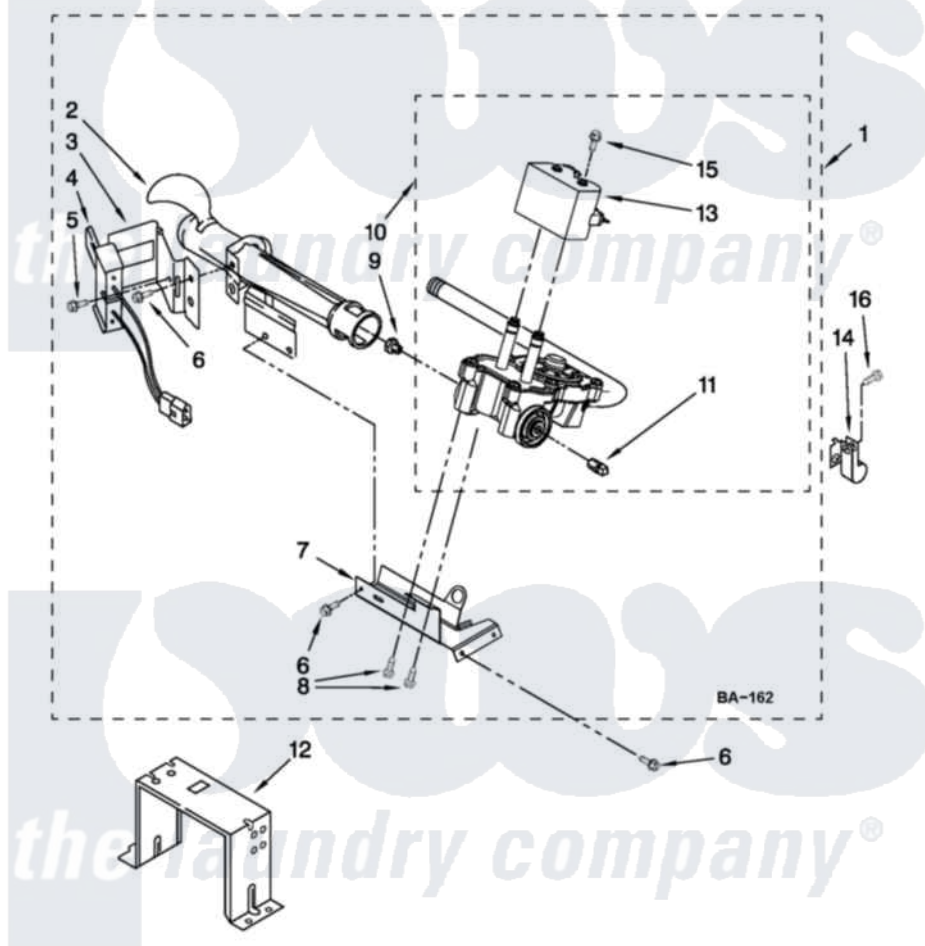

Maytag 7MMGDC300YW1 04 - W10336852 BURNER ASSEMBLY

W10336852 BURNER ASSEMBLY

For Model: 7MMGDC300YW1
(White/Grey)

USE WITH TYPE 1 - NATURAL, TYPE 2 - MIXED,
AND TYPE 4 - LIQUEFIED PROPANE AND BUTANE GASES

FOR ORDERING INFORMATION REFER TO PARTS PRICE LIST

W10454651

7

Maytag [Residential Maytag 7MMGDC300YW1 Dryer Parts](#) Parts Diagram 04 - W10336852 BURNER ASSEMBLY
Click on the part number to view part

Item	Original Part Number	Replaced By	Status	Part Description
1	W10336852	W10465748		Burner-Gas
2	688617	693140		Burner
3	694298			Bracket, Ignitor
4	686590	279311		Ignitor
5	3393909			Screw, 8-32 X 7/8
6	343641	681414		Screw, 10AB X 1/2
7	693986			Base, Burner
8	3387057			Screw, 10-16 X 1/2 Orifice, Burner
9	234826			Orifice, Burner Type 1
10	W10304604	W10500695		Valve-Gas
11	W10295523			Plug, Pipe
12	3389889			Bracket, Support
13	W10328463			Coil, 60 Hz
14	3978776			Bracket, Gas Pipe Switch
15	326049536			Screw, Coil
16	3390647	488729		Screw