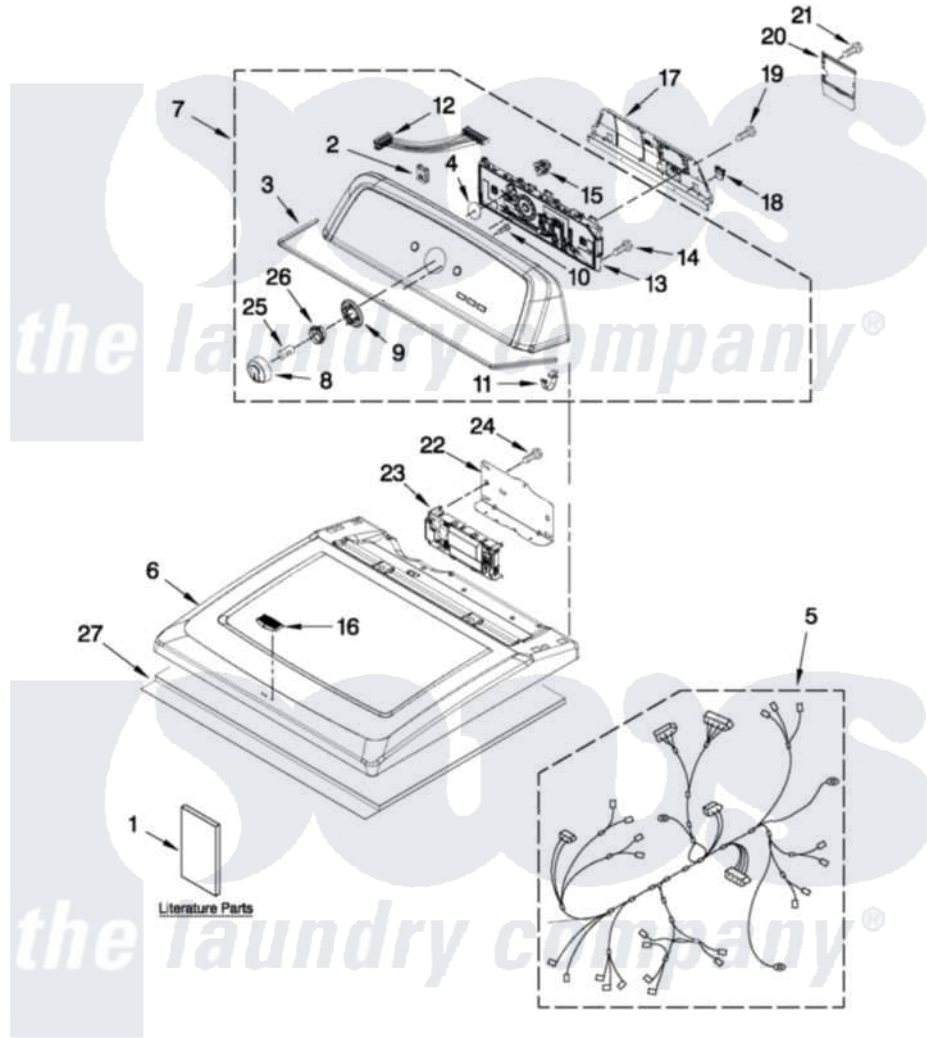

# Maytag 7MMGD550XW1 01 - TOP AND CONSOLE PARTS

**MAYTAG**

## TOP AND CONSOLE PARTS

27" GAS DRYER

For Model: 7MMGD550XW1  
(White)

FOR ORDERING INFORMATION REFER TO PARTS PRICE LIST

6-11 Printed in U.S.A. (JLP)(bay)

1

Part No. W10416612 Rev. A

Maytag [Residential Maytag 7MMGD550XW1 Dryer Parts](#) Parts Diagram 01 - TOP AND CONSOLE PARTS

[Click on the part number to view part](#)

Item	Original Part Number	Replaced By	Status	Part Description
1	W10259284		Not Available	WIRING DIAGRAM
"	W10329762		Not Available	GUIDE, USE & CARE
"	W10329763		Not Available	INSTRUCTIONS, INSTALLATION
"	W10097035		Not Available	TECH SHEET
2	<a href="#">W10298336</a>			8-18 Nch, U-Type NUT
3	<a href="#">W10280079</a>			Seal, Console
4	<a href="#">W10323092</a>			Seal, User Interface
5	<a href="#">W10253982</a>			Harness, Wiring
6	<a href="#">W10268730</a>			Top
7	<a href="#">W10329789</a>			Console Assembly
8	<a href="#">W10251381</a>			Knob, Control
9	<a href="#">W10305134</a>			Bezel, Cycle Trim
10	<a href="#">3196172</a>			Screw, 6-19 X 3/8
11	<a href="#">8312709</a>			Clip-Console
12	<a href="#">W10285495</a>			Cable, User Interface
13	<a href="#">W10272635</a>			User Interface Assembly

14	<a href="#">W10219342</a>		Screw, Baffle Mounting
15	<a href="#">W10274524</a>		Tensioner, Facia
16	<a href="#">W10323735</a>		Badge
17	<a href="#">W10096969</a>		Panel, Rear Console
18	<a href="#">W10279552</a>		Plug-Upper Rear Panel
19	3390647	<a href="#">488729</a>	Screw
20	<a href="#">W10338363</a>		Cover, Terminal Block
21	3390814	<a href="#">90767</a>	Screw, 8A X 3/8 HeX Washer Head Tapping
22	<a href="#">W10271580</a>		Bracket, Motor Control
23	<a href="#">W10317638</a>		Control, Electronic
24	342055	<a href="#">488627</a>	Screw
25	<a href="#">8536939</a>		Clip, Knob
26	<a href="#">W10326923</a>		Spacer, Knob
27	<a href="#">W10123956</a>		Dampening Panel