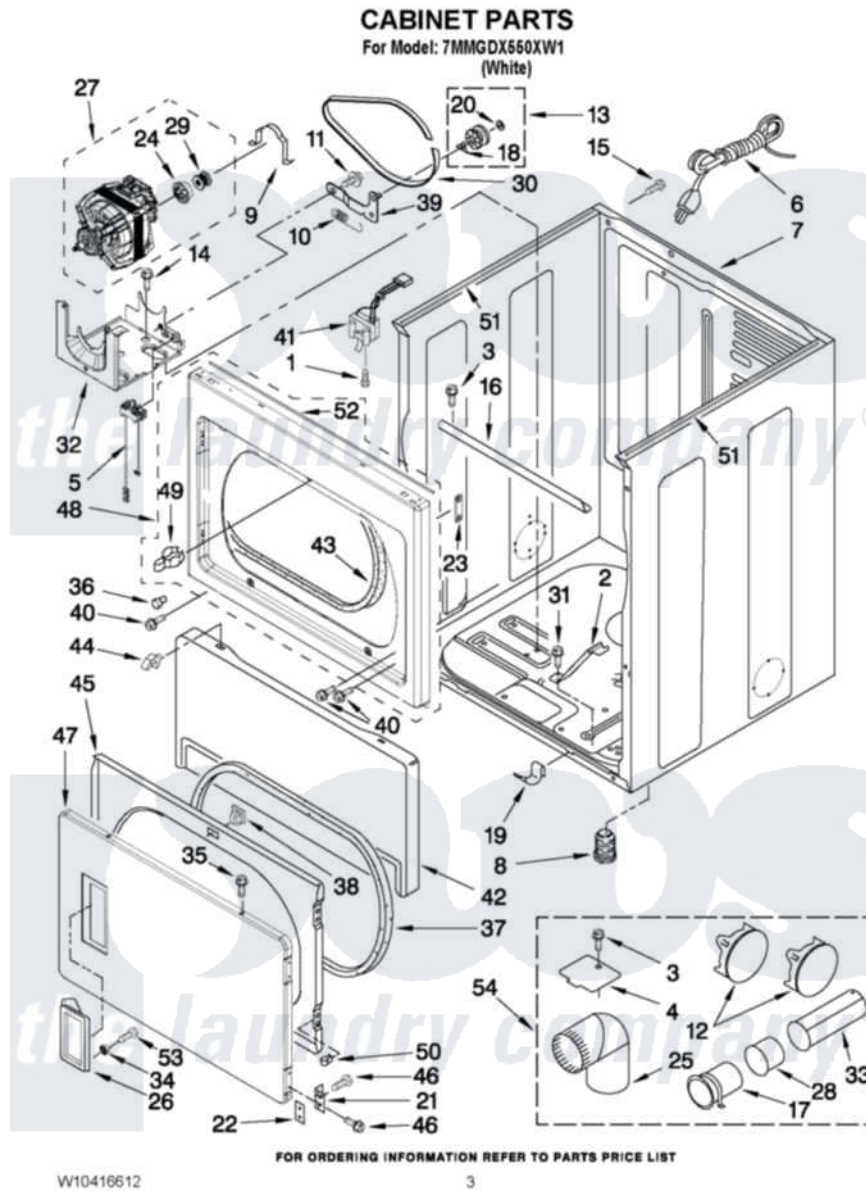

# Maytag 7MMGD550XW1 02 - CABINET PARTS

Maytag [Residential Maytag 7MMGD550XW1 Dryer Parts](#) Parts Diagram 02 - CABINET PARTS  
Click on the part number to view part

Item	Original Part Number	Replaced By	Status	Part Description
1	697773	<a href="#">3395530</a>		Screw
2	<a href="#">8529757</a>			Bracket, Burner
3	3390647	<a href="#">488729</a>		Screw
4	<a href="#">3394331</a>			Plate Cover
5	W10246525	<a href="#">W10314253</a>		Switch, Assembly Broken Belt
6	344020	<a href="#">3401402</a>		Cord, Power
7	<a href="#">8310656</a>			Cabinet
8	3392100	<a href="#">49621</a>		Feet-Leveling
NI	<a href="#">279810</a>			Foot-Optional
9	<a href="#">660658</a>			Clamp, Motor Mounting 343481 685441
10	<a href="#">3387374</a>			Spring, Idler
11	<a href="#">3389420</a>			Retainer-Idler 1/4-20 X 1/16
12	<a href="#">49252</a>			Plug, Multivent
13	3388672	<a href="#">279640</a>		Pulley-ldr
14	343641	<a href="#">681414</a>		Screw, 10AB X 1/2
				Screw, 8A X 3/8 Hex Washer