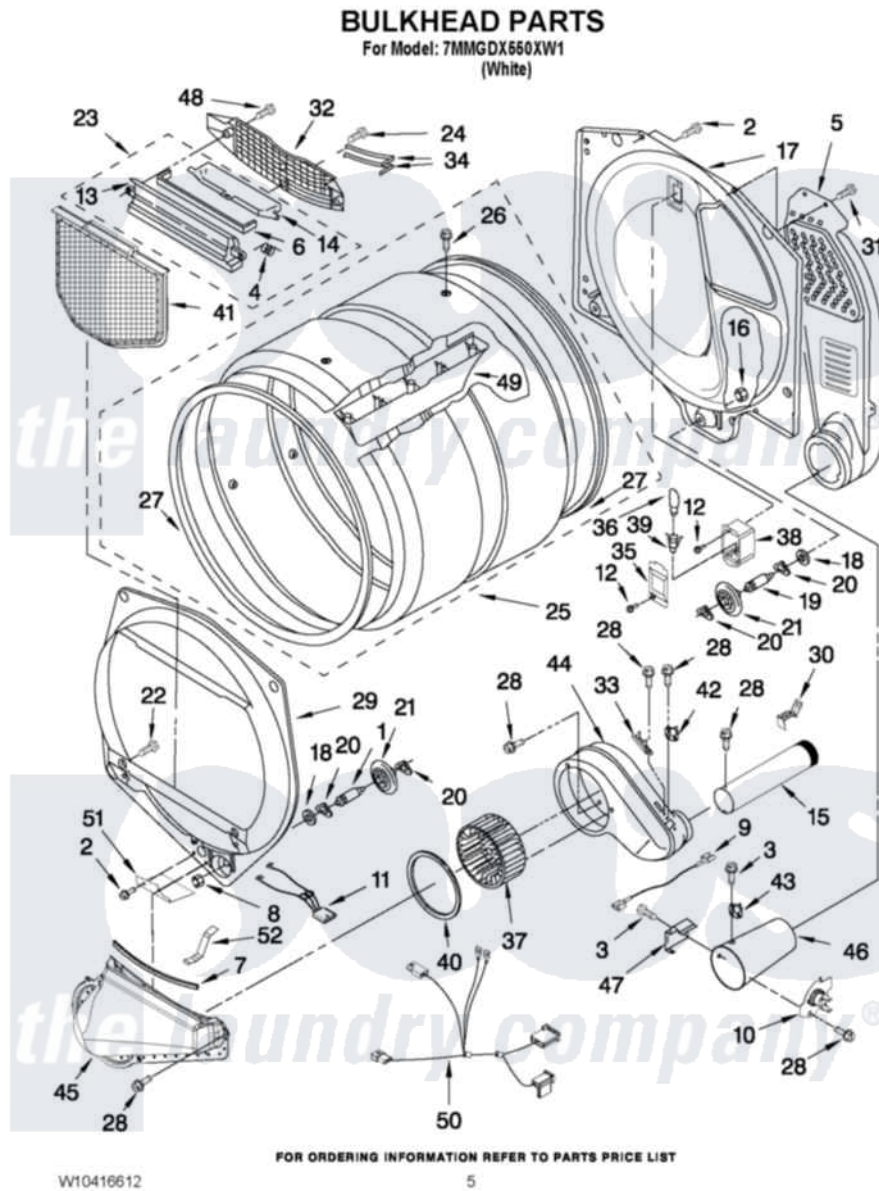

Maytag 7MMGD550XW1 03 - BULKHEAD PARTS

Maytag Residential Maytag 7MMGD550XW1 Dryer Parts Parts Diagram 03 - BULKHEAD PARTS
Click on the part number to view part

Item	Original Part Number	Replaced By	Status	Part Description
1	W10359271			Shaft, Drum Roller Threads
2	3390647	488729		Screw
3	90767			Screw, 8A X 3/8 HeX Washer Head Tapping
4	3394986			Spring, Lint Screen Door
5	W10293765			Air Duct Assembly
6	697813			Seal, Outlet Housing
7	697814	697813		Seal, Outlet Housing
8	3934666	W10080210		Nut, 3/8 X 16
9	3401707			Jumper, Tco-High Limit
10	8573713			Thermal-Cutoff
11	W10298258			Harness, Sensor
12	487909	488729		Screw
13	W10153414			Outlet, Housing Assembly
14	W10153413			Door, Lint Screen
15	8066224	279936		Kit-Exhst
16	W10001120	W10080190		Nut, 3/8-16

17	8520836		Bulkhead, Rear
18	3387459	W10080960	Washer, Support
19	W10359272		Shaft, Roller Drum Threads
20	690997		Washer, Thrust
21	W10314171		Roller, Support Assembly
22	342055	488627	Screw
23	W10153423		Outlet Grille, Housing Assembly
24	359625	487240	Screw, For Mtg. Service Capacitor
25	8318215	W10197999	Drum
26	W10219342		Screw, Baffle Mounting
27	W10166807	280114	Seal
28	8533971	90767	Screw, 8A X 3/8 HeX Washer Head Tapping
29	697557		Bulkhead, Front
30	8572105		Retainer, Toe Panel
31	489463		Screw, 8-18 X 1/16
32	W10153412		Grille, Outlet
33	3392519		Thermal Limiter
34	3387223		Electrode, Sensor
35	3402841	8532165	Lens, Drum Light
36	3406124	22002263	Lamp
37	697772		Wheel, Blower
38	8578825		Bracket, Drum Light
39	W10214261		Socket, Drum Light Assembly
40	697770		Seal, Cover Plate Blower Housing
41	W10049370	W10120998	Screen
42	8577274		Thermostat 295F
43	3391912		Thermostat, High-Limit 255 F
44	8544362	W10119255	Housing, Blower
45	8066168	W10128606	Duct-Lint
46	8573824		Funnel, Burner
47	338906		Radiant, Sensor
48	3387230		Screw, 10-16 X 13/16
49	697693	W10113136	Baffle, Drum
50	W10305870		Harness, Gas
51	W10128629		Shield, Blower Housing
52	W10345456	8066208	Clip-Exhaust