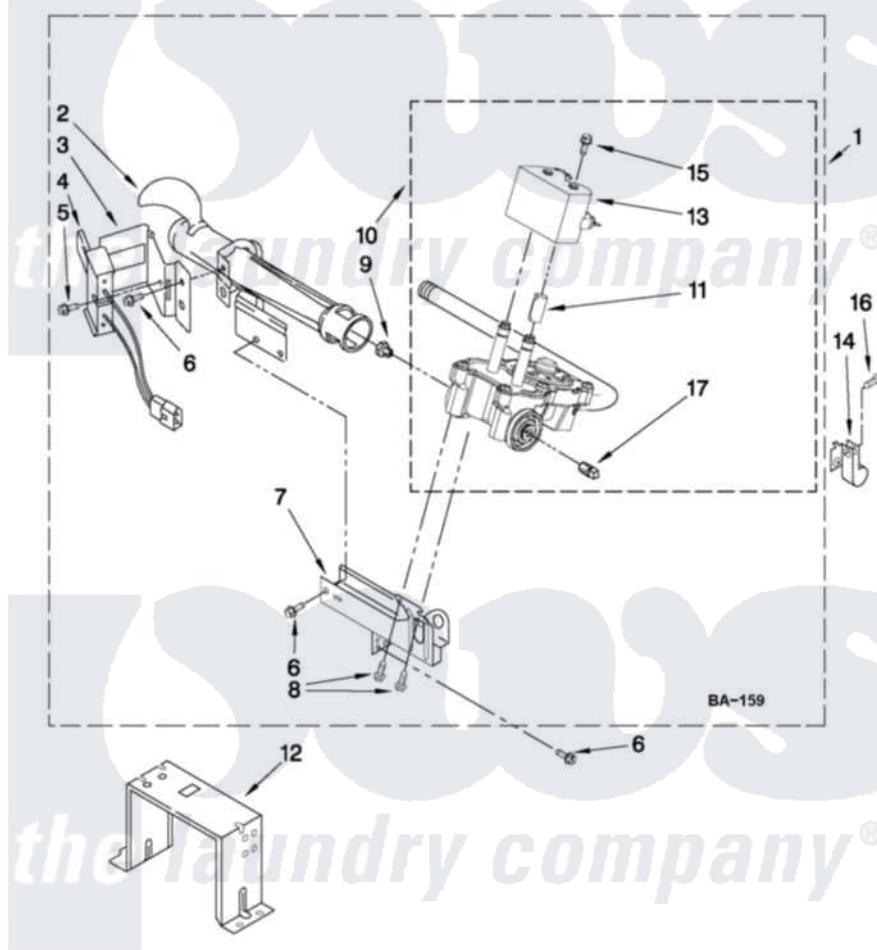

Maytag 7MMGDX550XW1 04 - W10293911 BURNER ASSEMBLY

W10293911 BURNER ASSEMBLY

For Model: 7MMGDX550XW1
(White)

USE WITH TYPE 1 - NATURAL, TYPE 2 - MIXED,
AND TYPE 4 - LIQUEFIED PROPANE AND BUTANE GASES

FOR ORDERING INFORMATION REFER TO PARTS PRICE LIST

W10416612

7

Maytag Residential Maytag 7MMGDX550XW1 Dryer Parts Parts Diagram 04 - W10293911 BURNER ASSEMBLY
Click on the part number to view part

| Item | Original Part Number | Replaced By | Status | Part Description |
|------|---------------------------|---------------------------|---------------|------------------------------------|
| 1 | W10293911 | W10310204 | | Burner-Gas |
| 2 | 688617 | 693140 | | Burner |
| 3 | 694298 | | | Bracket, Ignitor |
| 4 | 686590 | 279311 | | Ignitor |
| 5 | 3393909 | | | Screw, 8-32 X 7/8 |
| 6 | 343641 | 681414 | | Screw, 10AB X 1/2 |
| 7 | 3389871 | | Not Available | Base, Burner |
| 8 | 3387057 | | | Screw, 10-16 X 1/2 Orifice, Burner |
| 9 | 15418 | | | Orifice, Burner Type 1 |
| 10 | W10175144 | W10293912 | | Valve-Gas |
| 11 | W10295524 | W10328463 | | Coil, 60 Hz |
| 12 | 3389889 | | | Bracket, Support |
| 13 | W10273784 | W10328463 | | Coil, 60 Hz |
| 14 | 3978776 | | | Bracket, Gas Pipe Switch |
| 15 | 326049536 | | | Screw, Coil |
| 16 | 3390647 | 488729 | | Screw |